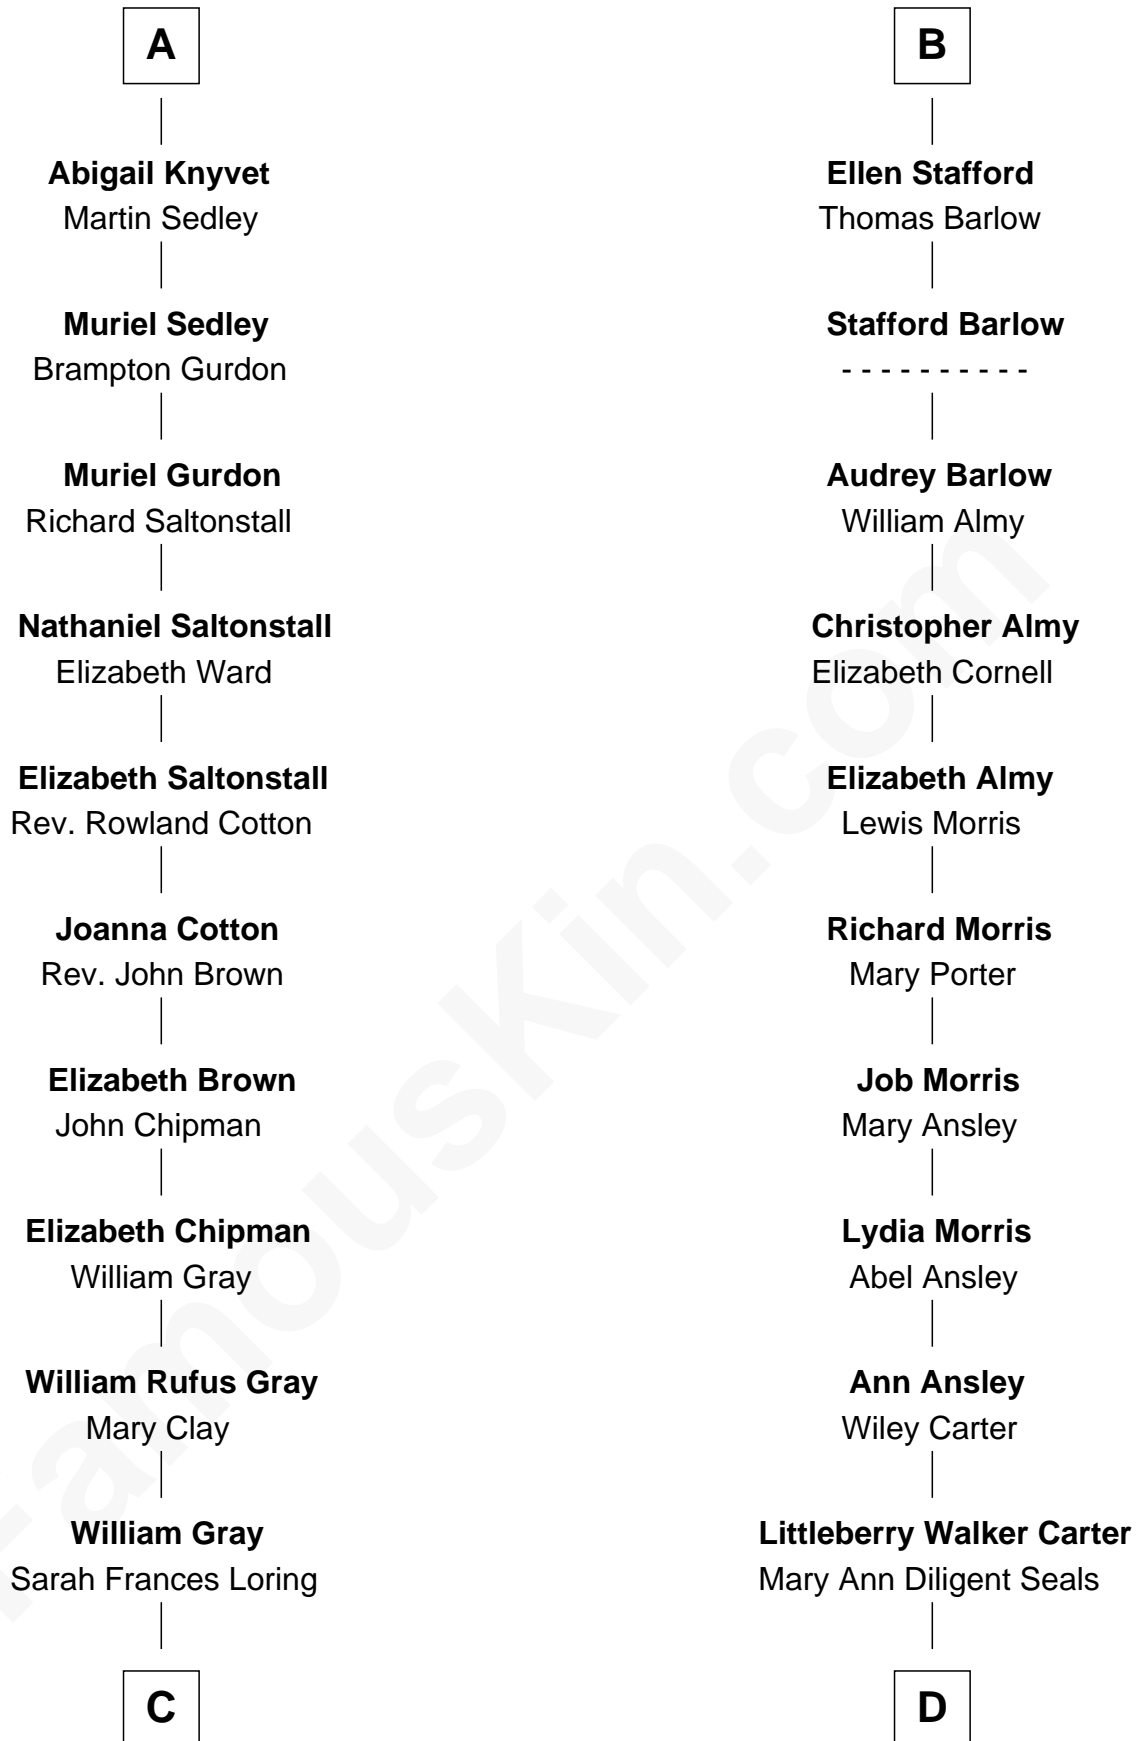

FamousKin.com
Relationship Chart of
Story Musgrave
NASA Astronaut

19th cousin 1 time removed of

Jimmy Carter
39th U.S. President

C

Edward Gray
Elizabeth Gray Story

Marguerite Gray
John Butler Swann

Marguerite Swann
Percy Musgrave

Story Musgrave
NASA Astronaut

D

William Archibald Carter
Nina Pratt

Earl Carter
Lillian Gordy

Jimmy Carter
39th U.S. President

FamousKin.com