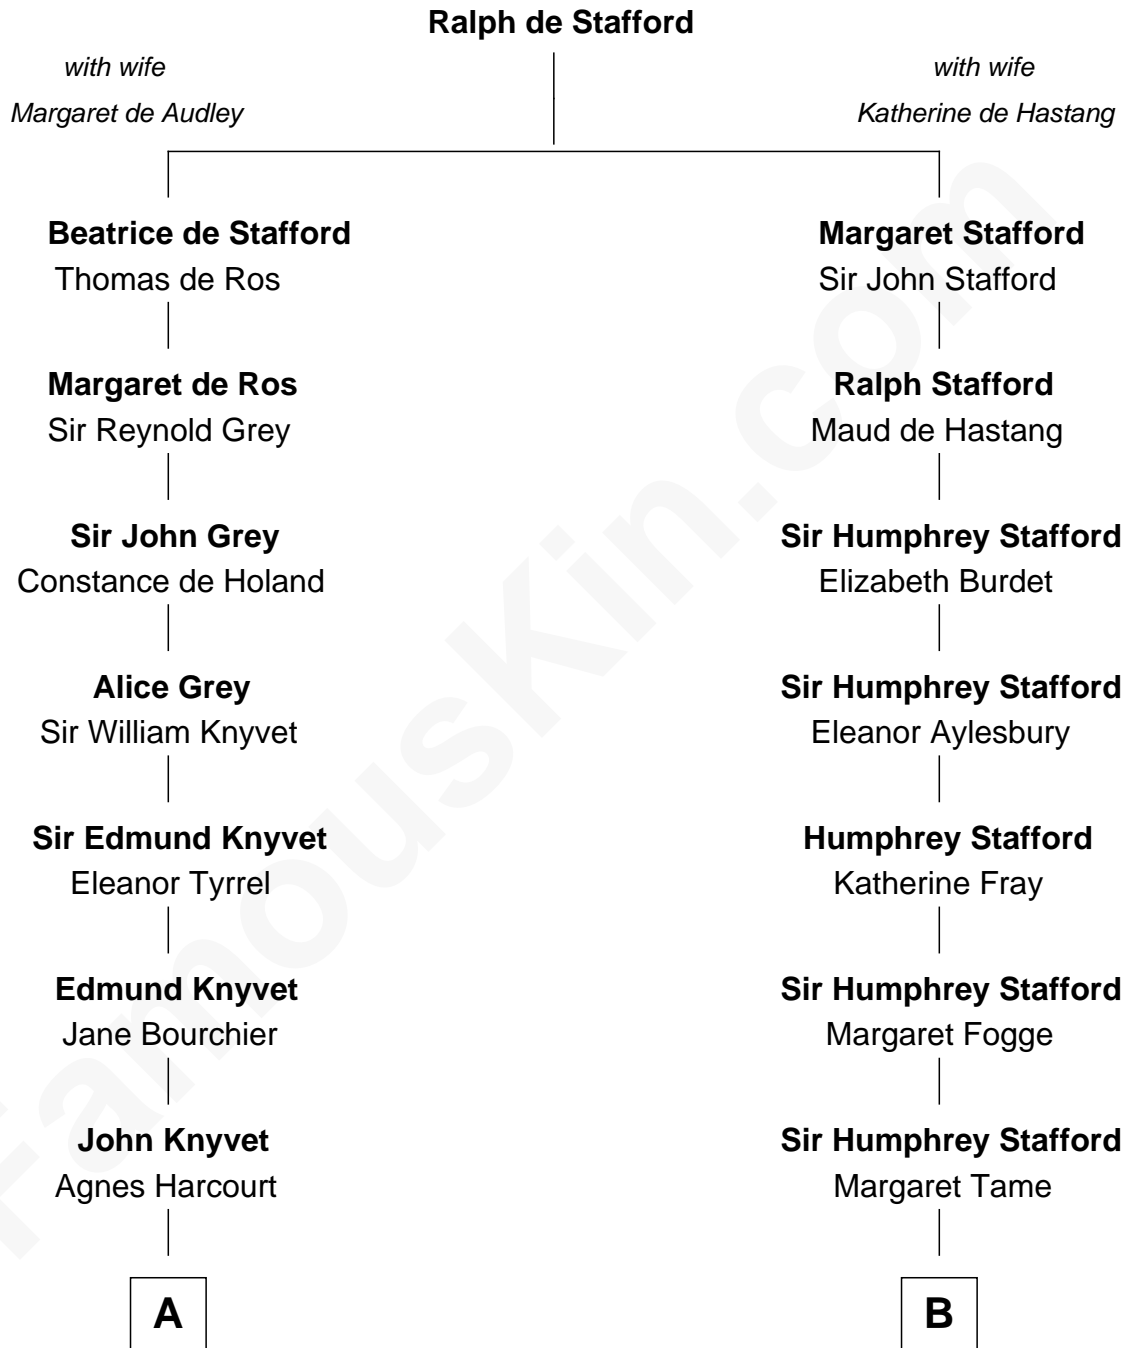

FamousKin.com
Relationship Chart of
Story Musgrave
NASA Astronaut

19th cousin 1 time removed of

Jimmy Carter
39th U.S. President

C

Edward Gray
Elizabeth Gray Story

Marguerite Gray
John Butler Swann

Marguerite Swann
Percy Musgrave

Story Musgrave
NASA Astronaut

D

William Archibald Carter
Nina Pratt

Earl Carter
Lillian Gordy

Jimmy Carter
39th U.S. President

FamousKin.com