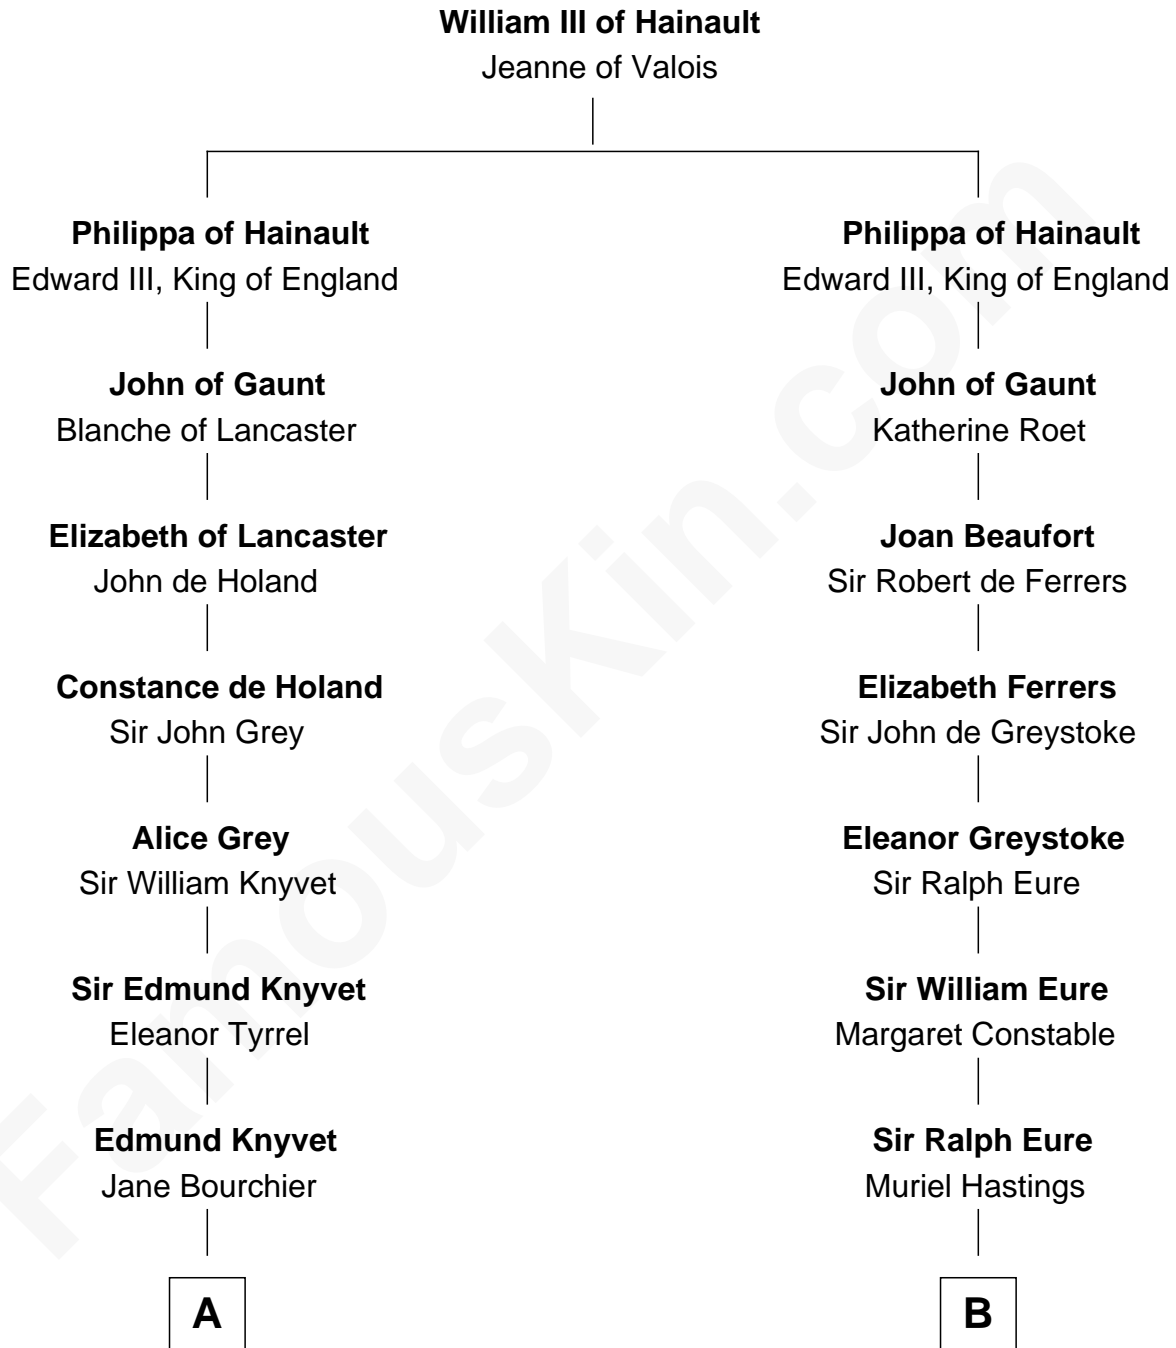

**FamousKin.com**  
**Relationship Chart of**  
**Story Musgrave**  
*NASA Astronaut*

19th cousin 2 times removed of  
**William Howard Taft**  
*27th U.S. President*

**C**

**William Gray**  
Sarah Frances Loring

**Edward Gray**  
Elizabeth Gray Story

**Marguerite Gray**  
John Butler Swann

**Marguerite Swann**  
Percy Musgrave

**Story Musgrave**  
*NASA Astronaut*

**D**

**Peter Rawson Taft**  
Sylvia Howard

**Alphonso Taft**  
Louisa Maria Torrey

**William Howard Taft**  
*27th U.S. President*