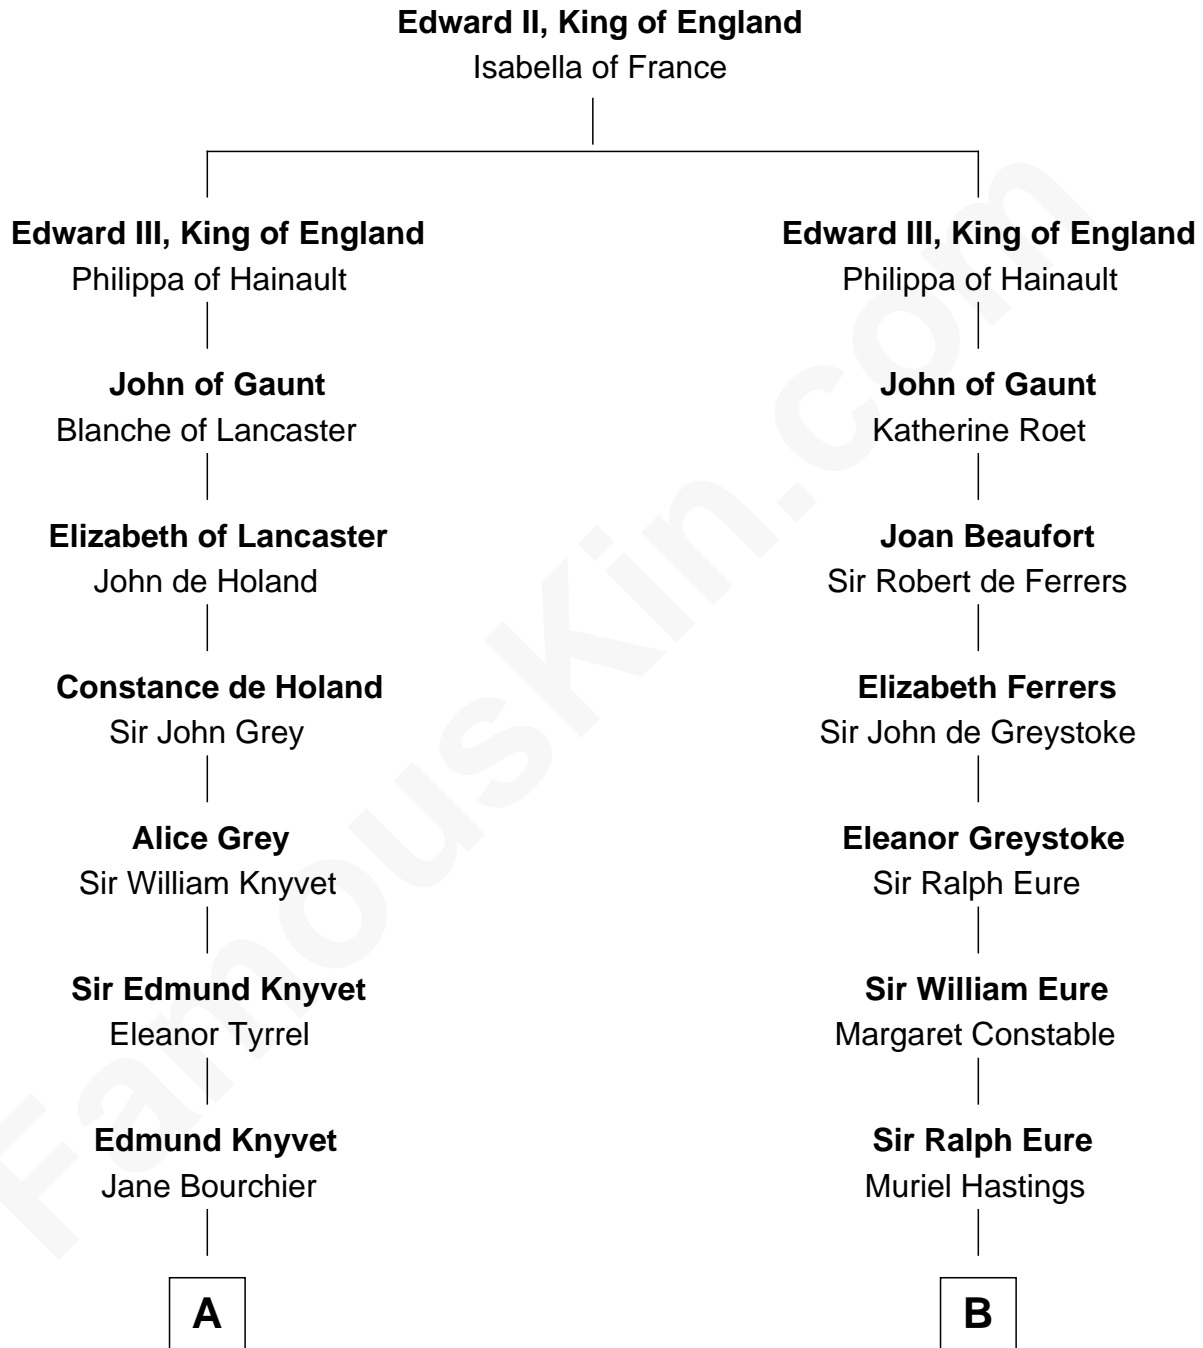

**FamousKin.com**  
**Relationship Chart of**  
**Story Musgrave**  
*NASA Astronaut*

19th cousin 2 times removed of  
**William Howard Taft**  
*27th U.S. President*

**C**

**William Gray**  
Sarah Frances Loring

**Edward Gray**  
Elizabeth Gray Story

**Marguerite Gray**  
John Butler Swann

**Marguerite Swann**  
Percy Musgrave

**Story Musgrave**  
*NASA Astronaut*

**D**

**Peter Rawson Taft**  
Sylvia Howard

**Alphonso Taft**  
Louisa Maria Torrey

**William Howard Taft**  
*27th U.S. President*