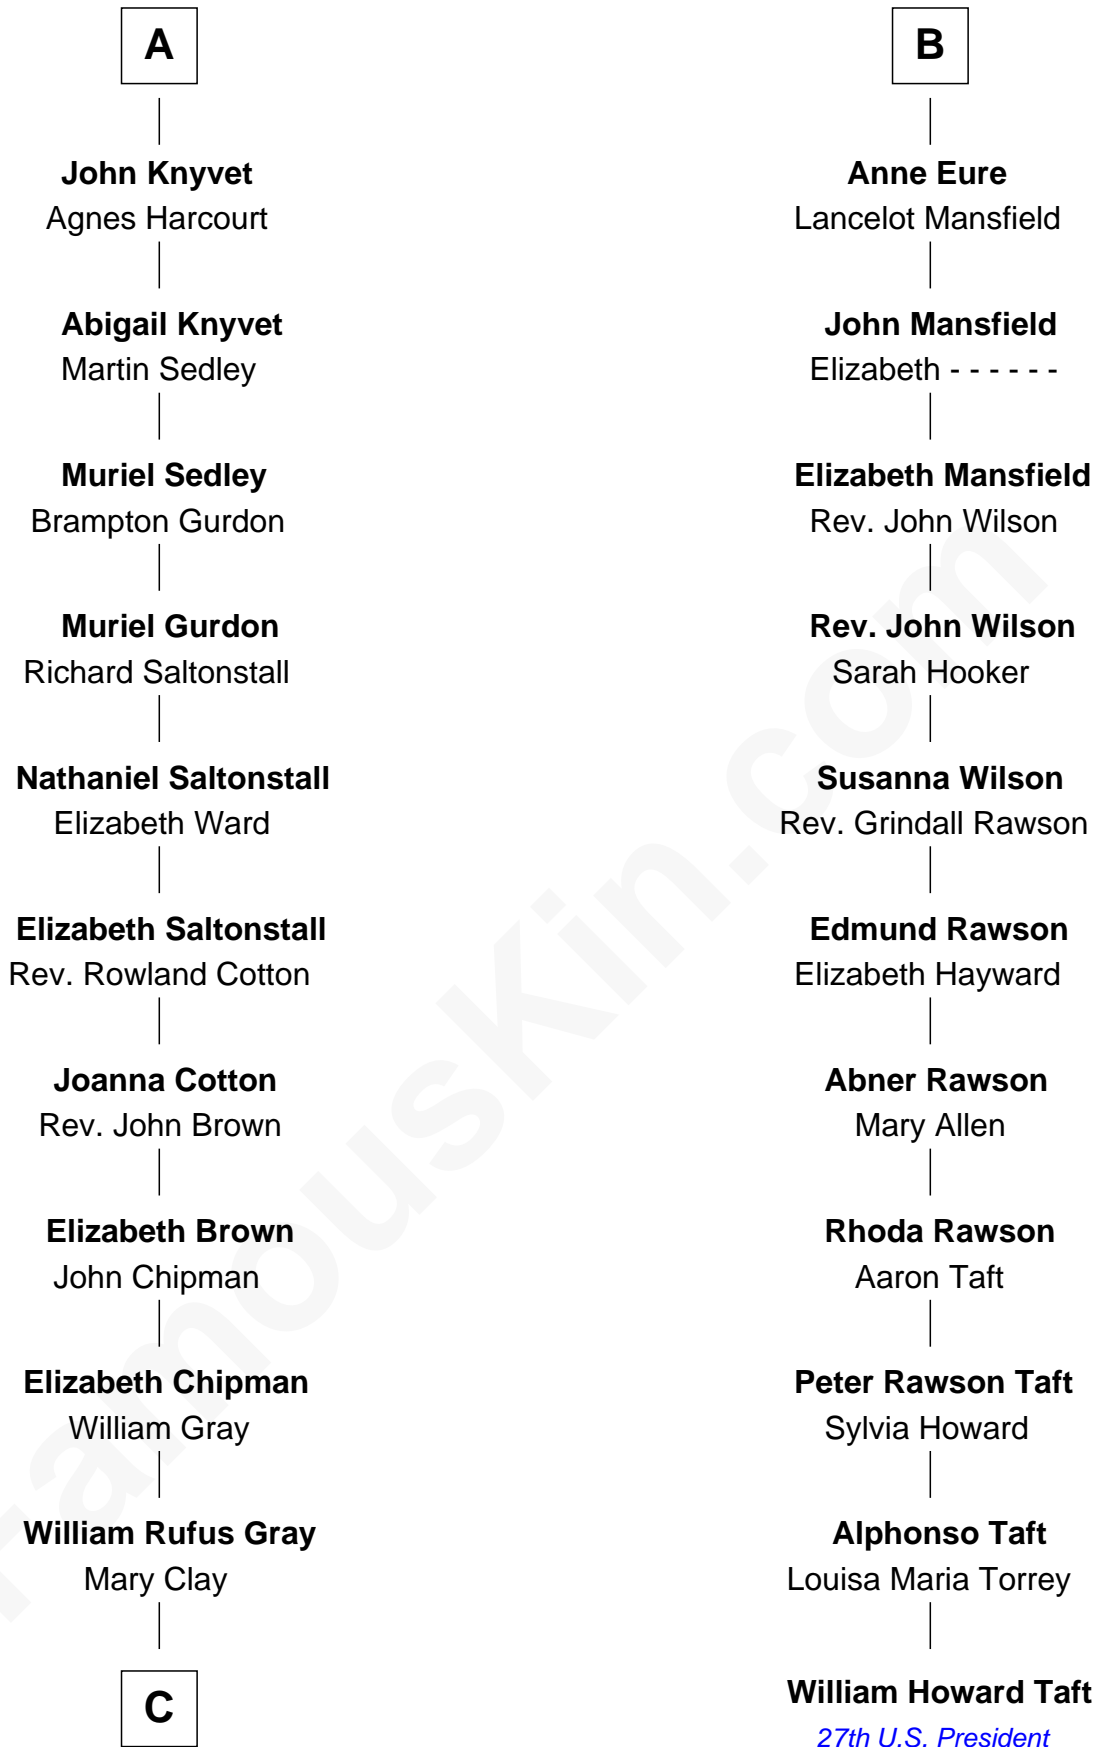

FamousKin.com

Relationship Chart of

Story Musgrave

NASA Astronaut

17th cousin 4 times removed of

William Howard Taft
27th U.S. President

Edmund Fitzalan
Alice de Warenne

Richard Fitzalan
Eleanor Plantagenet

Aline Fitzalan
Sir Roger le Strange

Sir Richard Fitzalan
Elizabeth de Bohun

Lucy le Strange
Sir William Willoughby

Elizabeth Fitzalan
Sir Thomas Mowbray

Margery Willoughby
Sir William FitzHugh

Margaret Mowbray
Sir Robert Howard

Maud FitzHugh
Sir William Bowes

Sir John Howard
Margaret Chedworth

Sir Ralph Bowes
Margery Conyers

Katherine Howard
Sir John Bouchier

Sir Ralph Bowes
Elizabeth Clifford

Jane Bouchier
Edmund Knyvet

Margery Bowes
Sir Ralph Eure

A

B

C

—
William Gray
Sarah Frances Loring

—
Edward Gray
Elizabeth Gray Story

—
Marguerite Gray
John Butler Swann

—
Marguerite Swann
Percy Musgrave

—
Story Musgrave
NASA Astronaut