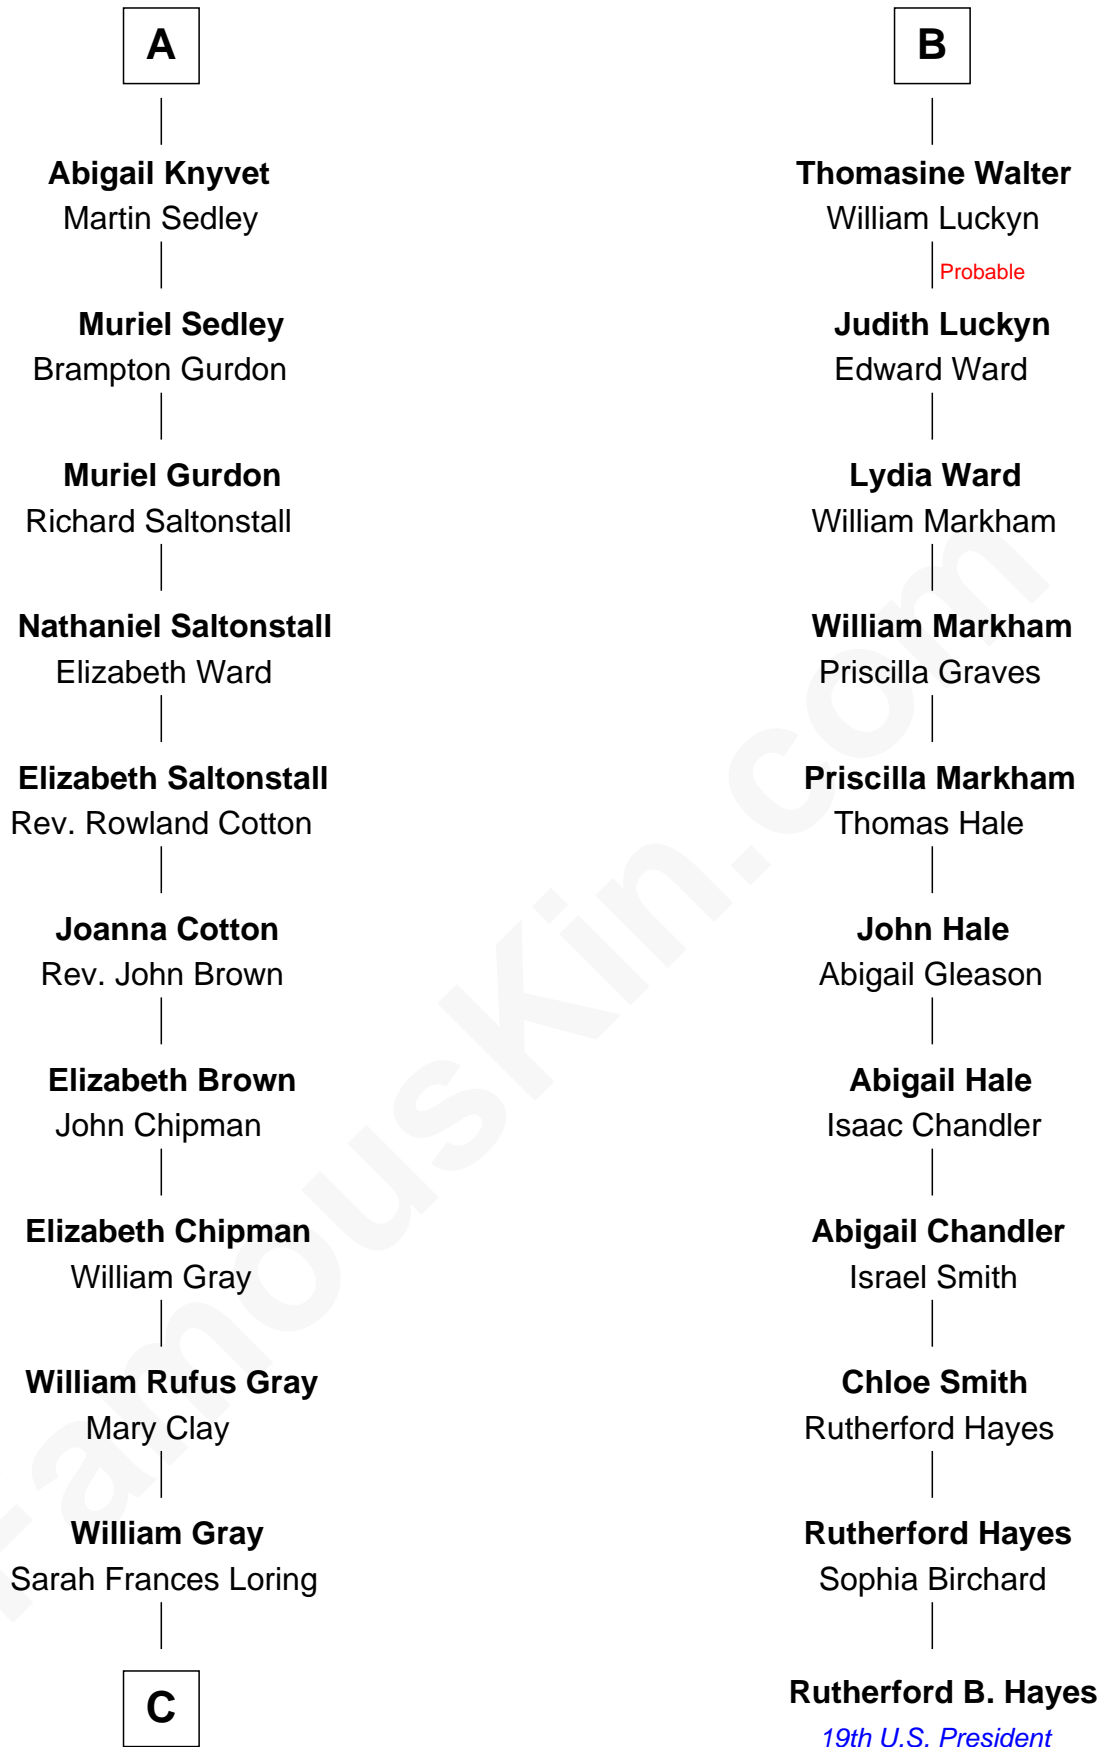

**FamousKin.com**  
**Relationship Chart of**  
**Story Musgrave**  
*NASA Astronaut*

17th cousin 3 times removed of  
**Rutherford B. Hayes**  
*19th U.S. President*

**Sir John Howard**  
 Alice de Bois

**Sir Robert Howard**  
 Margaret de Scales

**Joan Howard**  
 Sir Peter de Brewes

**Sir John Howard**  
 Alice Tendring

**Beatrice Brewes**  
 Sir Hugh Shirley

**Sir Robert Howard**  
 Margaret Mowbray

**Sir Ralph Shirley**  
 Joan Basset

**Sir John Howard**  
 Margaret Chedworth

**Beatrice Shirley**  
 John Brome

**Katherine Howard**  
 Sir John Bourchier

**Isabel Brome**  
 John Denton

**Jane Bourchier**  
 Edmund Knyvet

**Thomas Denton**  
 Jane Webbe

**John Knyvet**  
 Agnes Harcourt

**Isabel Denton**  
 William ap Walter

**A**

**B**

**C**

—  
**Edward Gray**  
Elizabeth Gray Story

—  
**Marguerite Gray**  
John Butler Swann

—  
**Marguerite Swann**  
Percy Musgrave