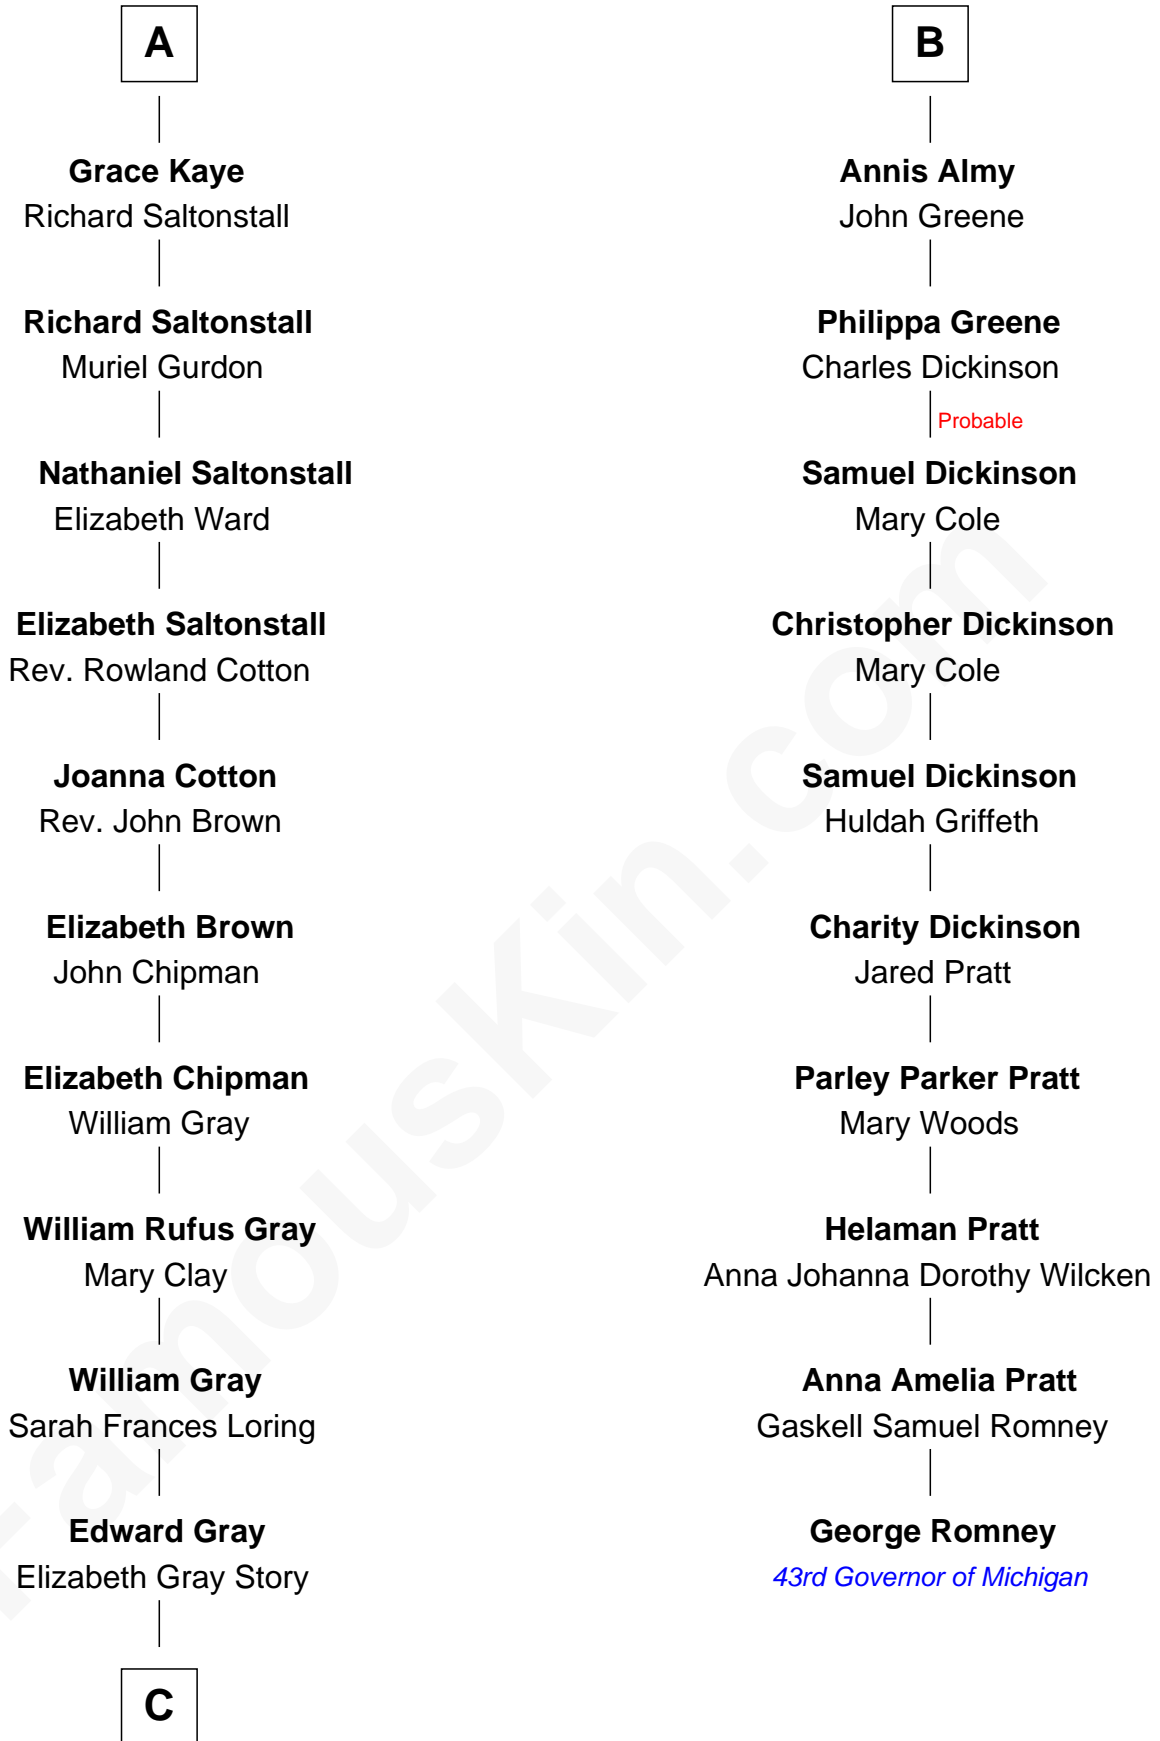

**FamousKin.com**  
**Relationship Chart of**  
**Story Musgrave**  
*NASA Astronaut*

**16th cousin 3 times removed of**  
**George Romney**  
*43rd Governor of Michigan*

**Sir Thomas Aylesbury**  
 Katherine Pabenham

**Isabel Aylesbury**  
 Sir Thomas Chaworth

**Eleanor Aylesbury**  
 Sir Humphrey Stafford

**Elizabeth Chaworth**  
 Sir William FitzWilliam

**Humphrey Stafford**  
 Katherine Fray

**Isabel FitzWilliam**  
 Richard Wentworth

**John Kaye**  
 Dorothy Mauleverer

**Stafford Barlow**  
 -----

**Robert Kaye**  
 Anne Flower

**Audrey Barlow**  
 William Almy

**A**

**B**

**C**

—  
**Marguerite Gray**  
John Butler Swann

—  
**Marguerite Swann**  
Percy Musgrave

—  
**Story Musgrave**  
*NASA Astronaut*

FamousKin.com