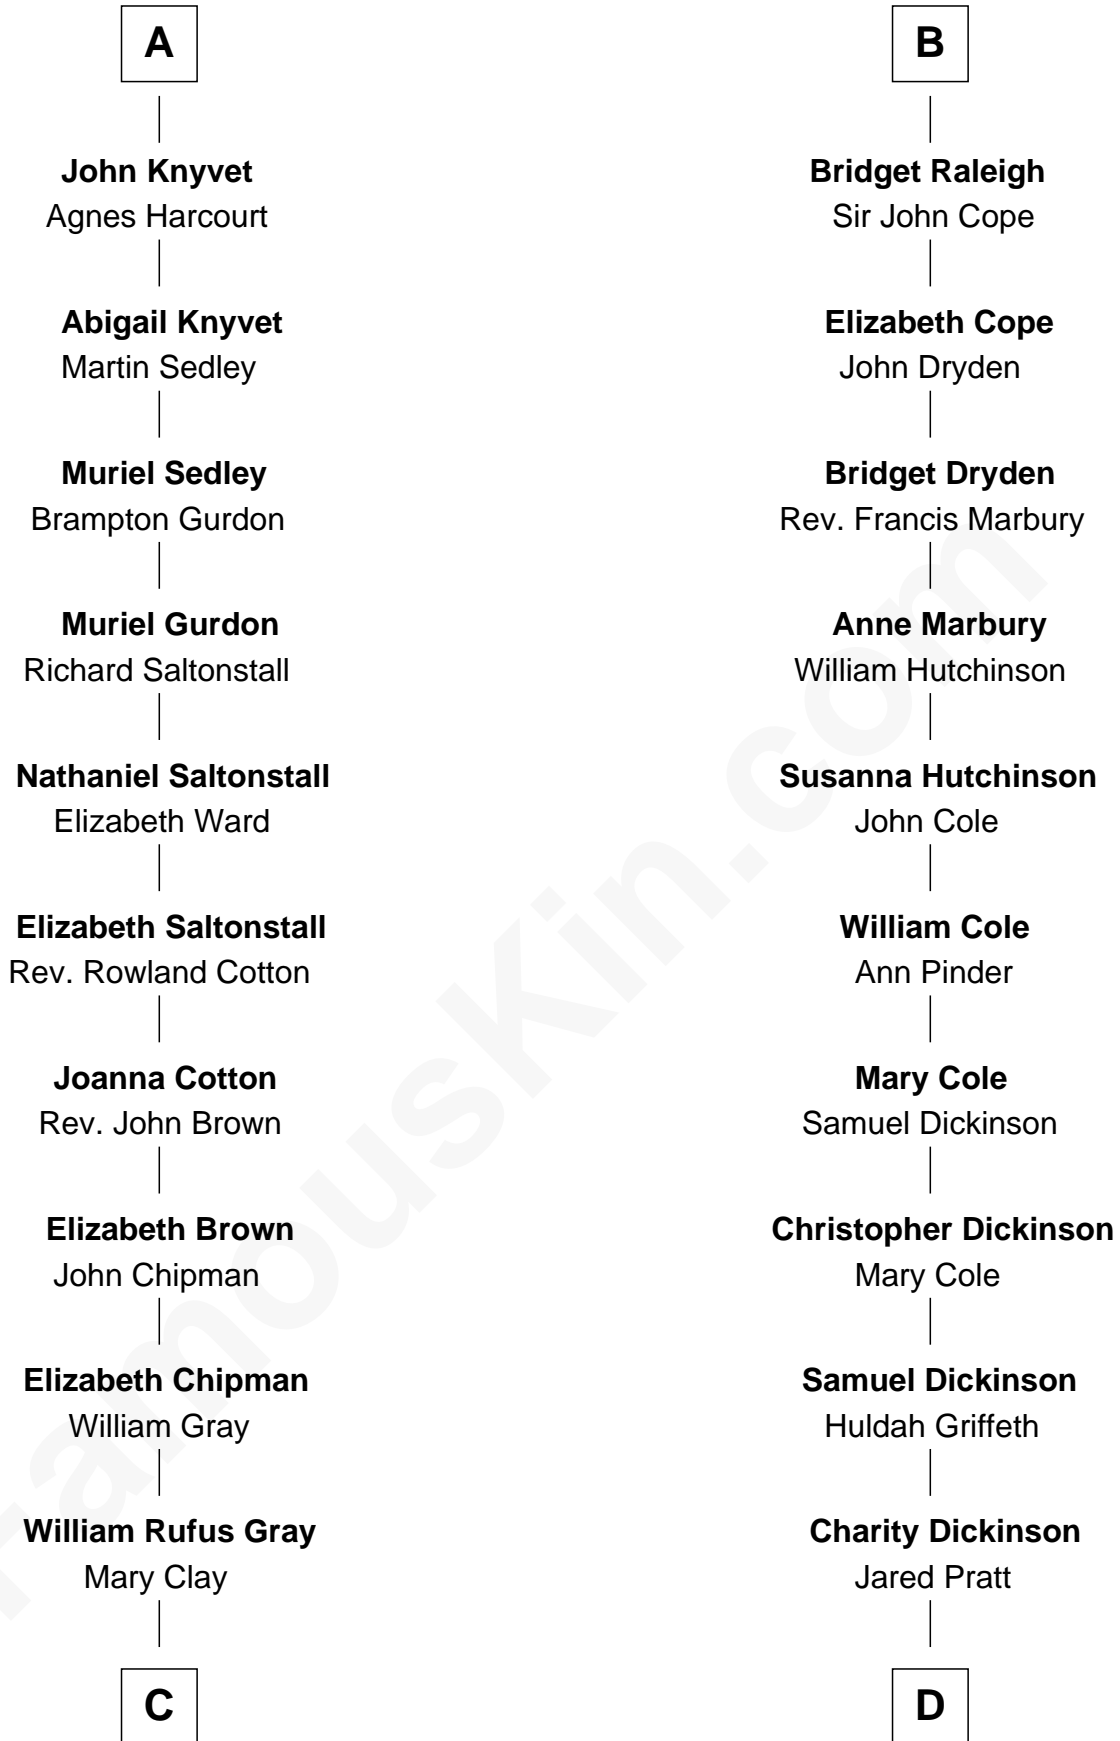

FamousKin.com Relationship Chart of

Story Musgrave

NASA Astronaut

20th cousin 1 time removed of

George Romney

43rd Governor of Michigan

Hugh de Audley

Margaret de Clare

C

William Gray
Sarah Frances Loring

Edward Gray
Elizabeth Gray Story

Marguerite Gray
John Butler Swann

Marguerite Swann
Percy Musgrave

Story Musgrave
NASA Astronaut

D

Parley Parker Pratt
Mary Woods

Helaman Pratt
Anna Johanna Dorothy Wilcken

Anna Amelia Pratt
Gaskell Samuel Romney

George Romney
43rd Governor of Michigan