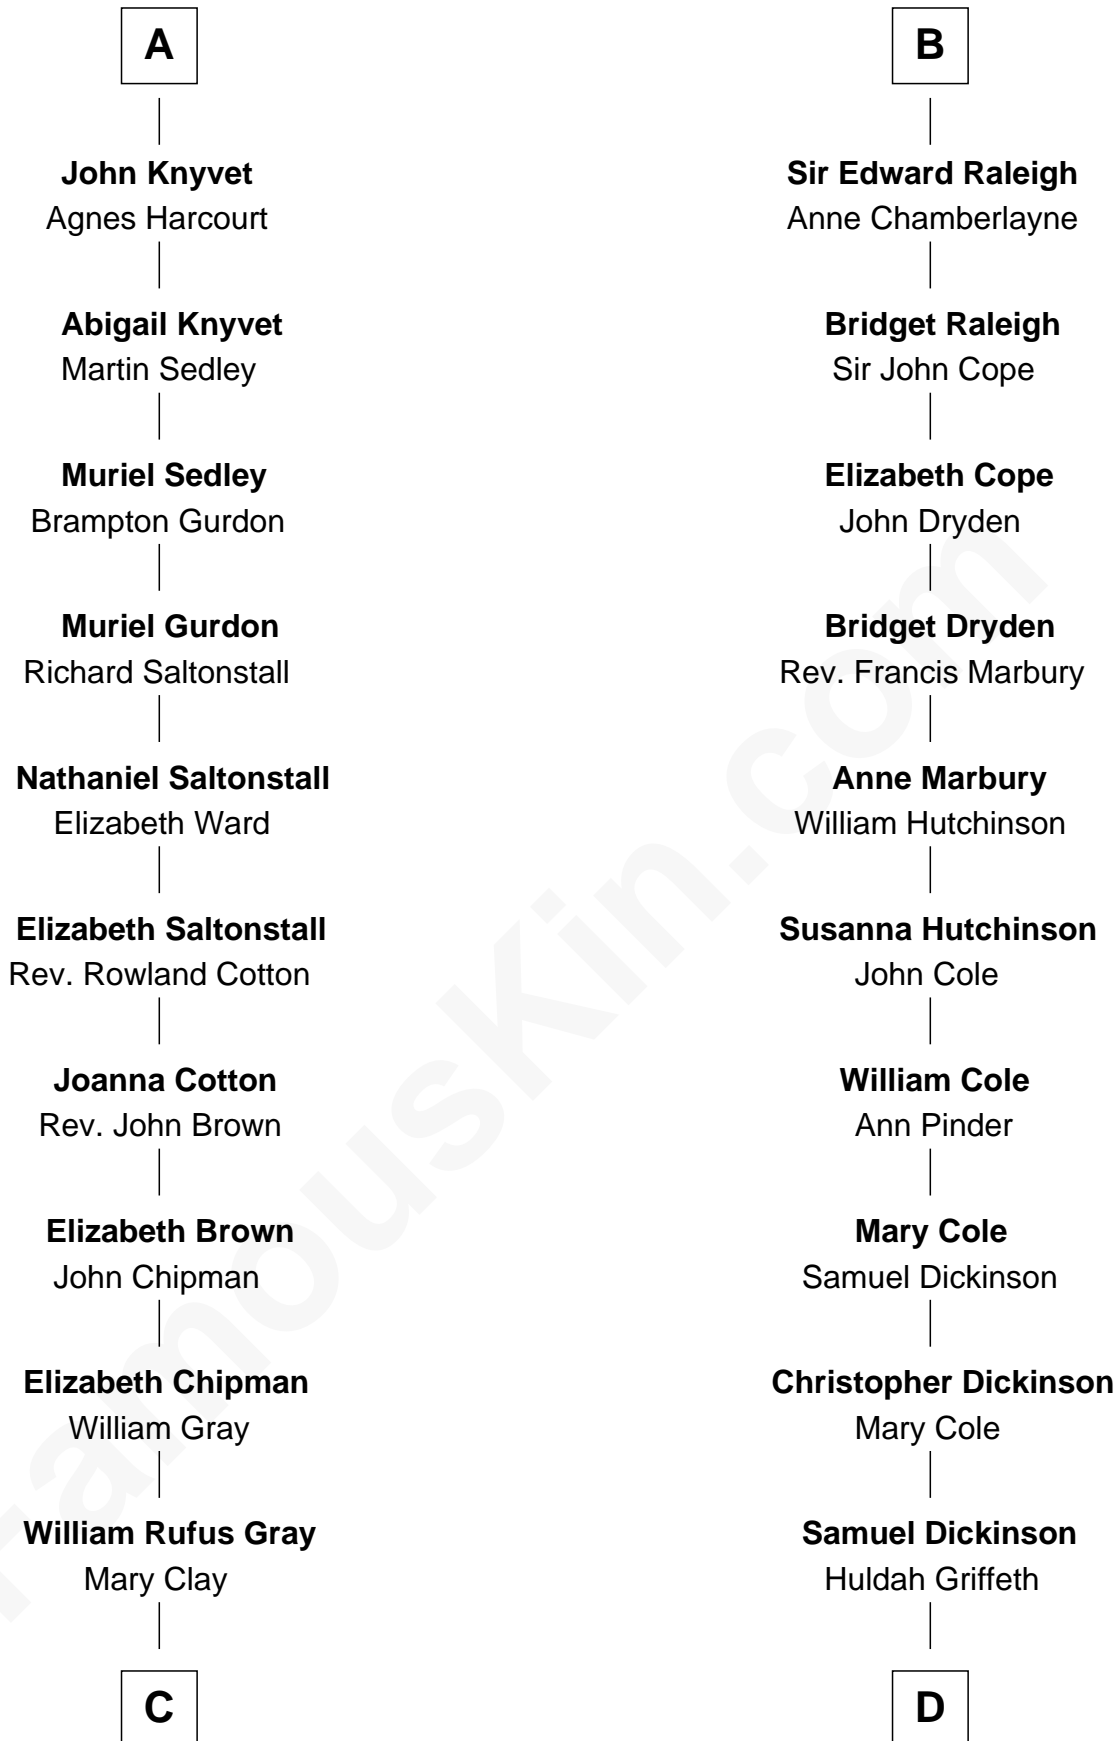

FamousKin.com Relationship Chart of

Story Musgrave

NASA Astronaut

21st cousin of

George Romney

43rd Governor of Michigan

Humphrey de Bohun

Elizabeth Plantagenet

Sir William de Bohun
Elizabeth de Badlesmere

Elizabeth de Bohun
Sir Richard Fitzalan

Elizabeth Fitzalan
Sir Thomas Mowbray

Margaret Mowbray
Sir Robert Howard

Sir John Howard
Margaret Chedworth

Katherine Howard
Sir John Bouchier

Jane Bouchier
Edmund Knyvet

A

Eleanor de Bohun
Sir James le Boteler

Pernel le Boteler
Sir Gilbert Talbot

Sir Richard Talbot
Ankaret le Strange

Mary Talbot
Sir Thomas Greene

Sir Thomas Greene
Phillippa Ferrers

Elizabeth Greene
William Raleigh

Sir Edward Raleigh
Margaret Verney

B

C

William Gray
Sarah Frances Loring

Edward Gray
Elizabeth Gray Story

Marguerite Gray
John Butler Swann

Marguerite Swann
Percy Musgrave