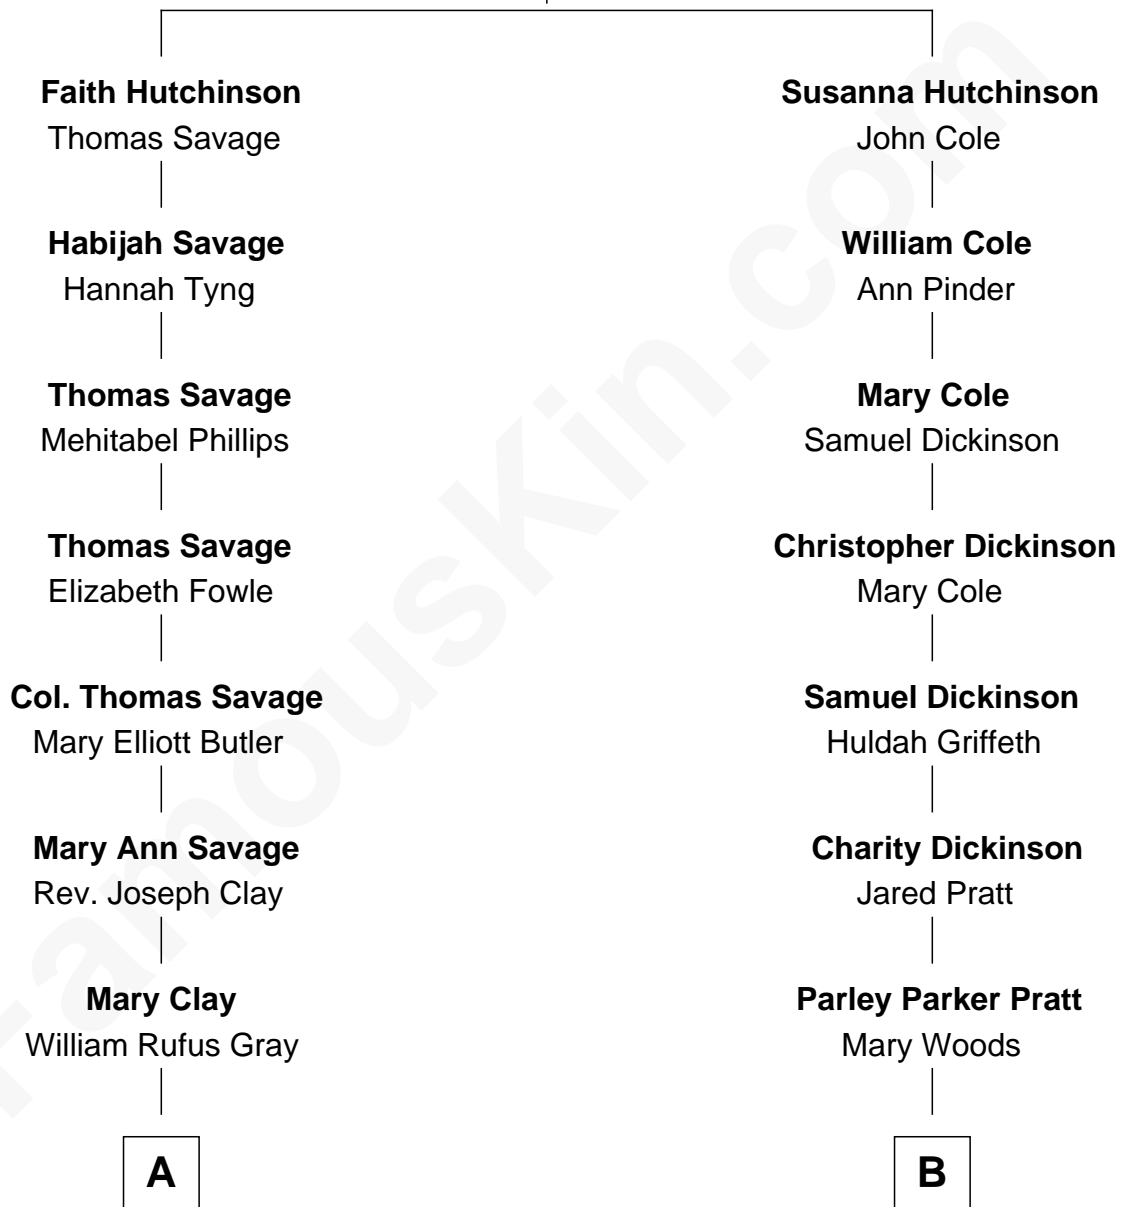

FamousKin.com Relationship Chart of

Story Musgrave

NASA Astronaut

9th cousin 2 times removed of

George Romney

43rd Governor of Michigan

William Hutchinson

Anne Marbury

A

William Gray
Sarah Frances Loring

Edward Gray
Elizabeth Gray Story

Marguerite Gray
John Butler Swann

Marguerite Swann
Percy Musgrave

Story Musgrave
NASA Astronaut

B

Helaman Pratt
Anna Johanna Dorothy Wilcken

Anna Amelia Pratt
Gaskell Samuel Romney

George Romney
43rd Governor of Michigan

FamousKin.com