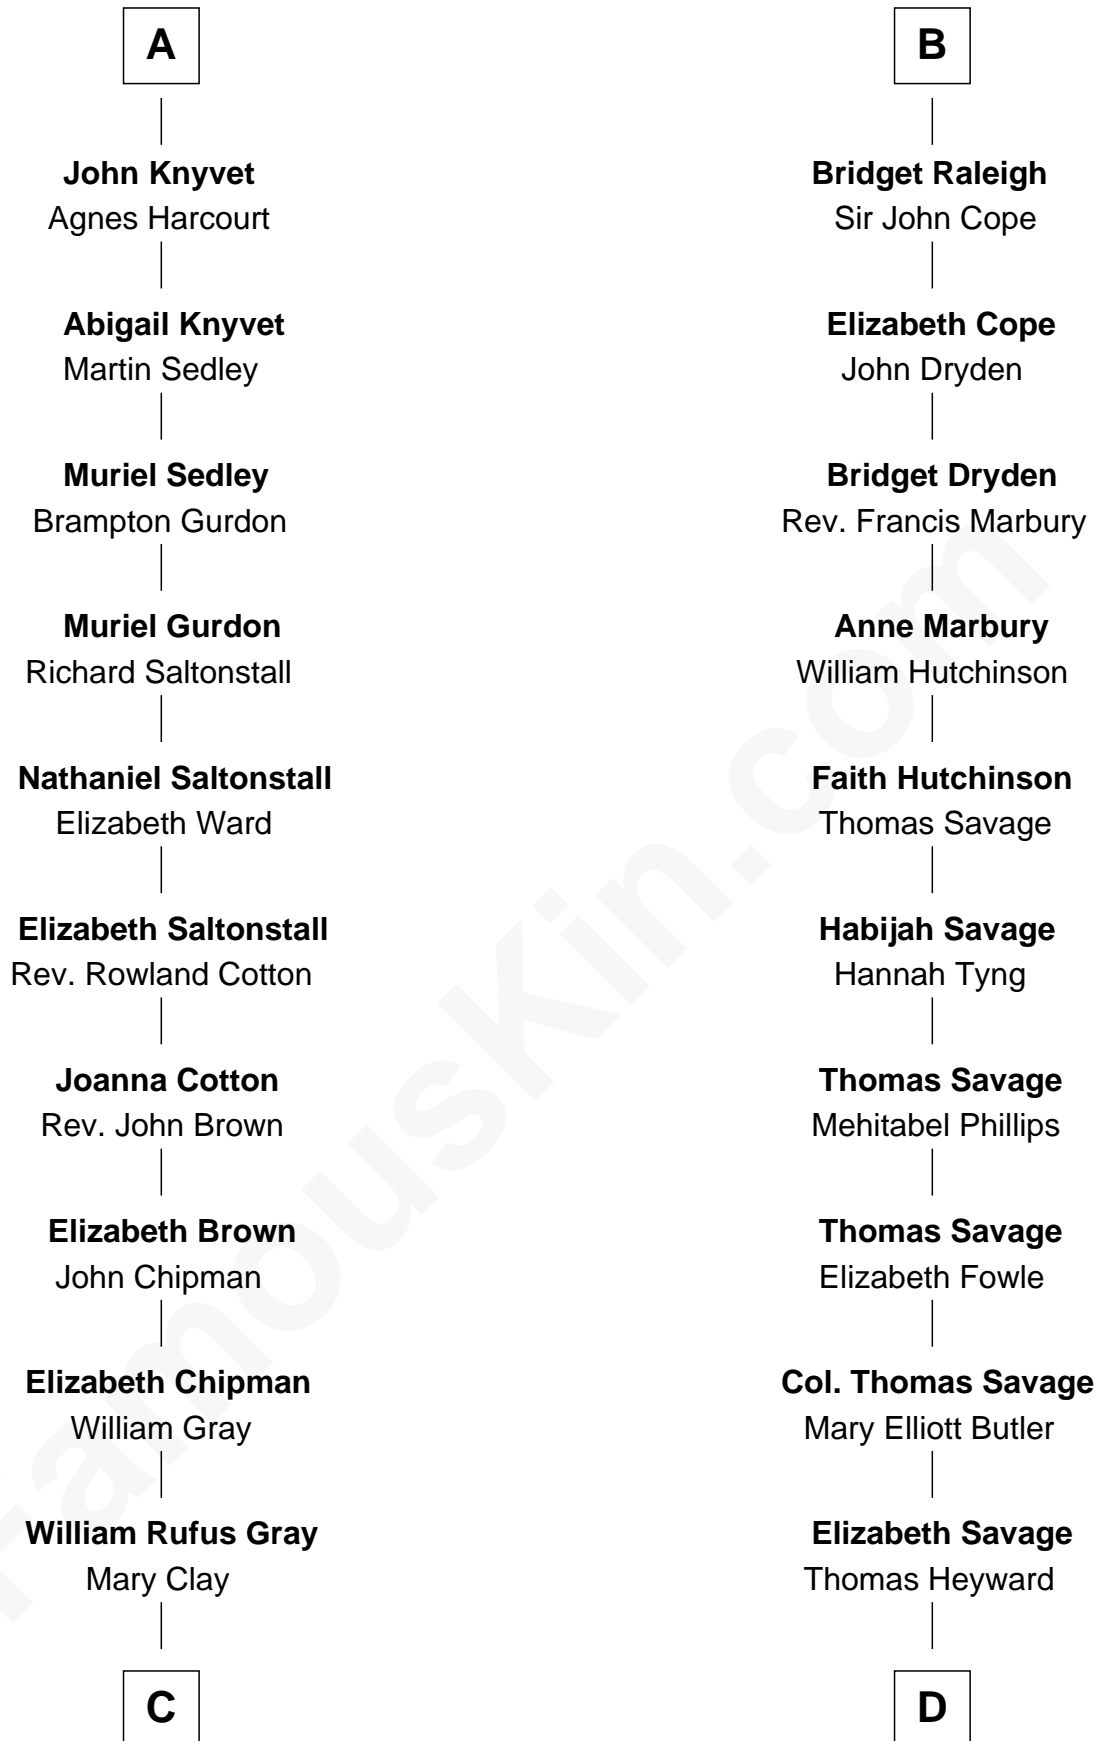

# FamousKin.com Relationship Chart of

**Story Musgrave**

*NASA Astronaut*

21st cousin of

**DuBose Heyward**

*Author of Porgy (Porgy & Bess)*

**C**

**William Gray**  
Sarah Frances Loring

**Edward Gray**  
Elizabeth Gray Story

**Marguerite Gray**  
John Butler Swann

**Marguerite Swann**  
Percy Musgrave

**Story Musgrave**  
*NASA Astronaut*

**D**

**Thomas Heyward**  
Ann Eliza Cuthbert

**Thomas Savage Heyward**  
Georgianna Hasell

**Thomas Savage Heyward**  
Louisa Watkins

**Edwin Watkins Heyward**  
Jane Screven DuBose

**DuBose Heyward**  
*American Novelist*