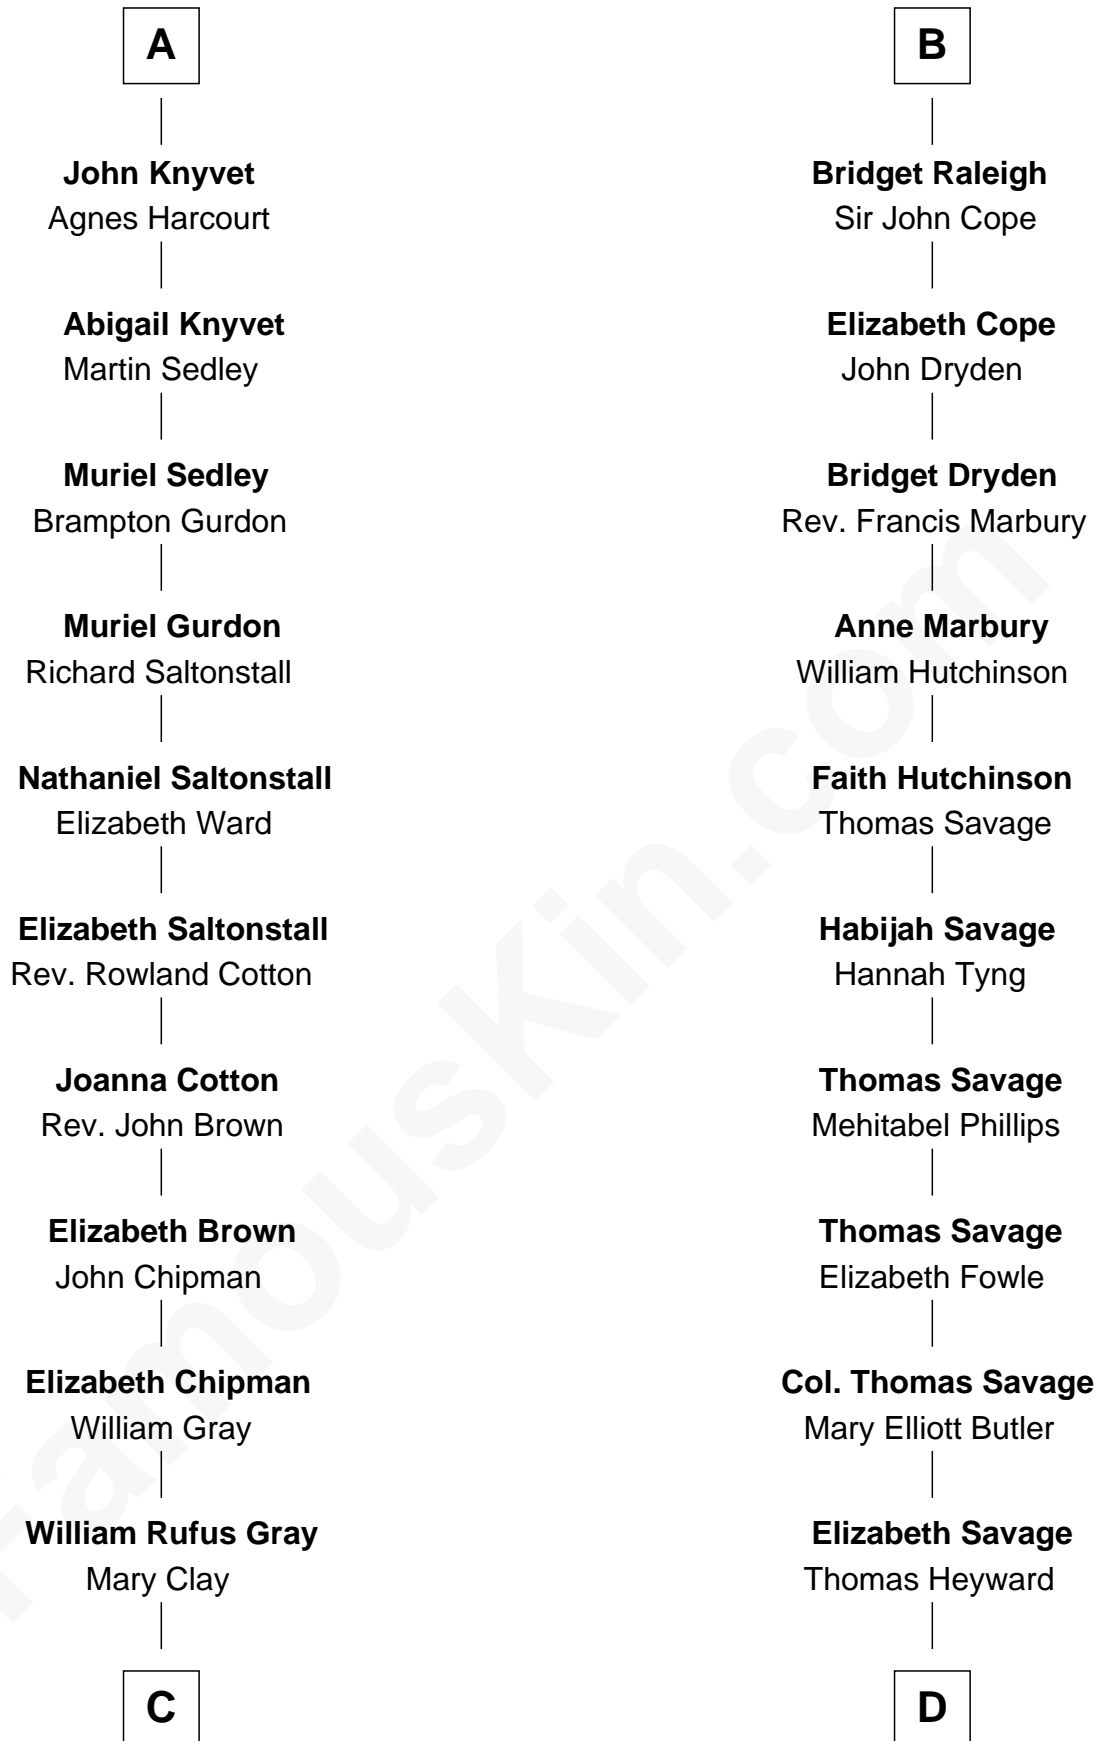

FamousKin.com Relationship Chart of

Story Musgrave

NASA Astronaut

21st cousin of

DuBose Heyward

Author of Porgy (Porgy & Bess)

Hugh de Audley

Margaret de Clare

C

William Gray
Sarah Frances Loring

Edward Gray
Elizabeth Gray Story

Marguerite Gray
John Butler Swann

Marguerite Swann
Percy Musgrave

Story Musgrave
NASA Astronaut

D

Thomas Heyward
Ann Eliza Cuthbert

Thomas Savage Heyward
Georgianna Hasell

Thomas Savage Heyward
Louisa Watkins

Edwin Watkins Heyward
Jane Screven DuBose

DuBose Heyward
American Novelist