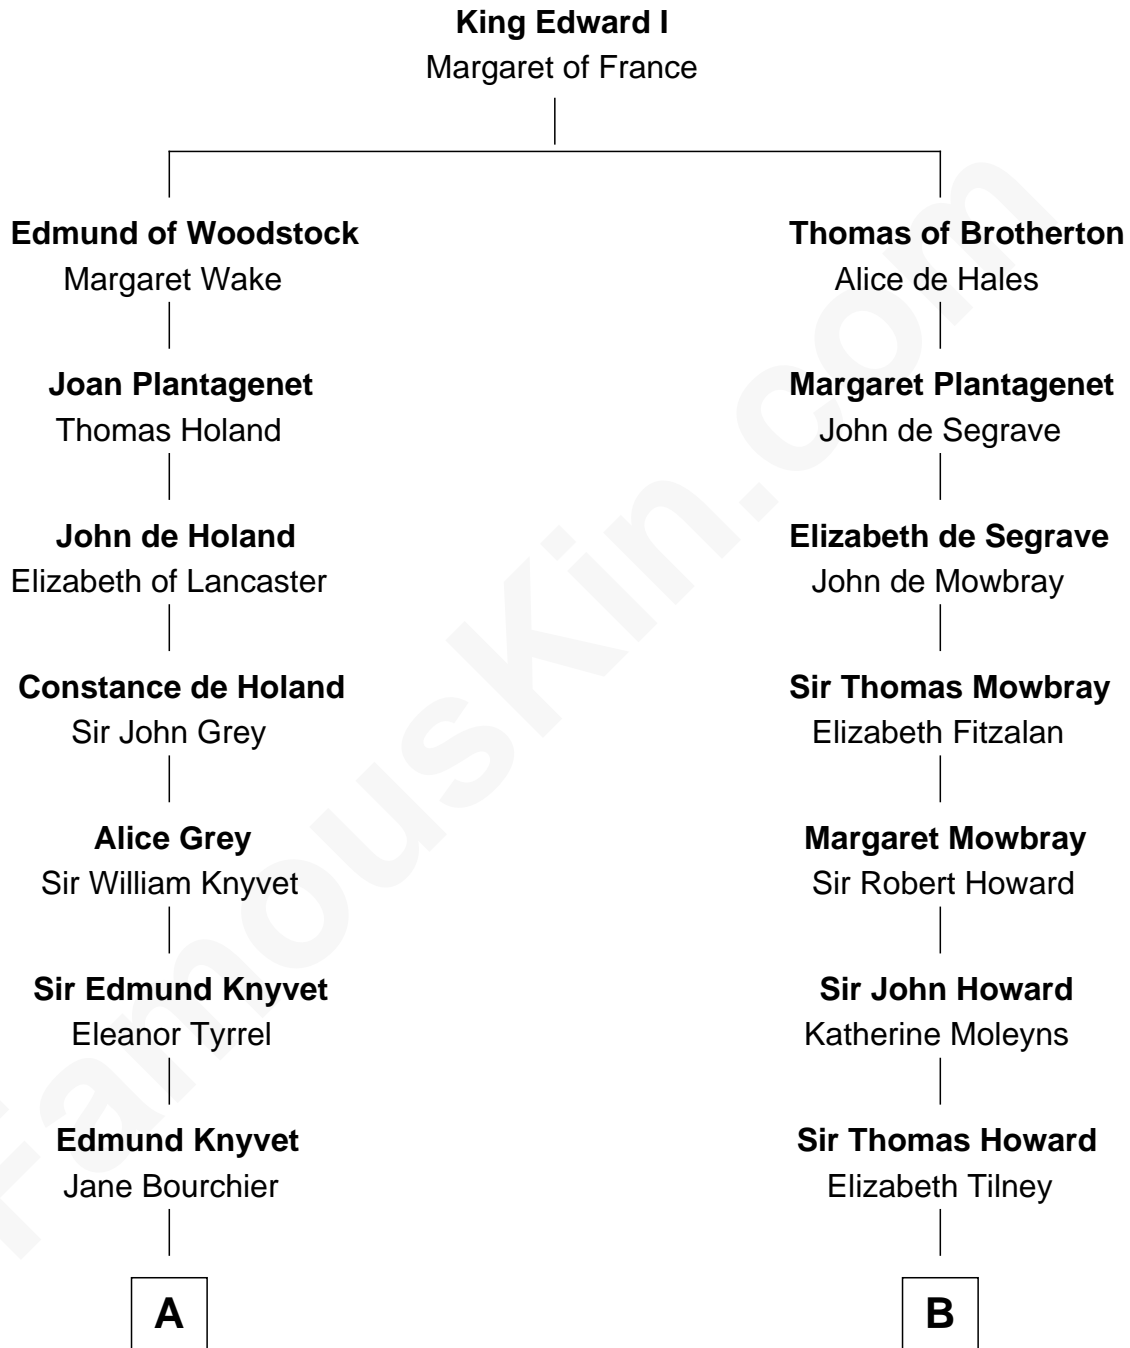

**FamousKin.com**  
**Relationship Chart of**  
**Story Musgrave**  
*NASA Astronaut*

18th cousin 3 times removed of

**Francis Scott Key**  
*Author of "The Star Spangled Banner"*

**C**

**William Gray**  
Sarah Frances Loring

**Edward Gray**  
Elizabeth Gray Story

**Marguerite Gray**  
John Butler Swann

**Marguerite Swann**  
Percy Musgrave

**Story Musgrave**  
*NASA Astronaut*

**D**

**John Ross Key**  
Anne Phebe Penn Dagworthy Charlton

**Francis Scott Key**  
*Author of "The Star Spangled Banner"*

FamousKin.com