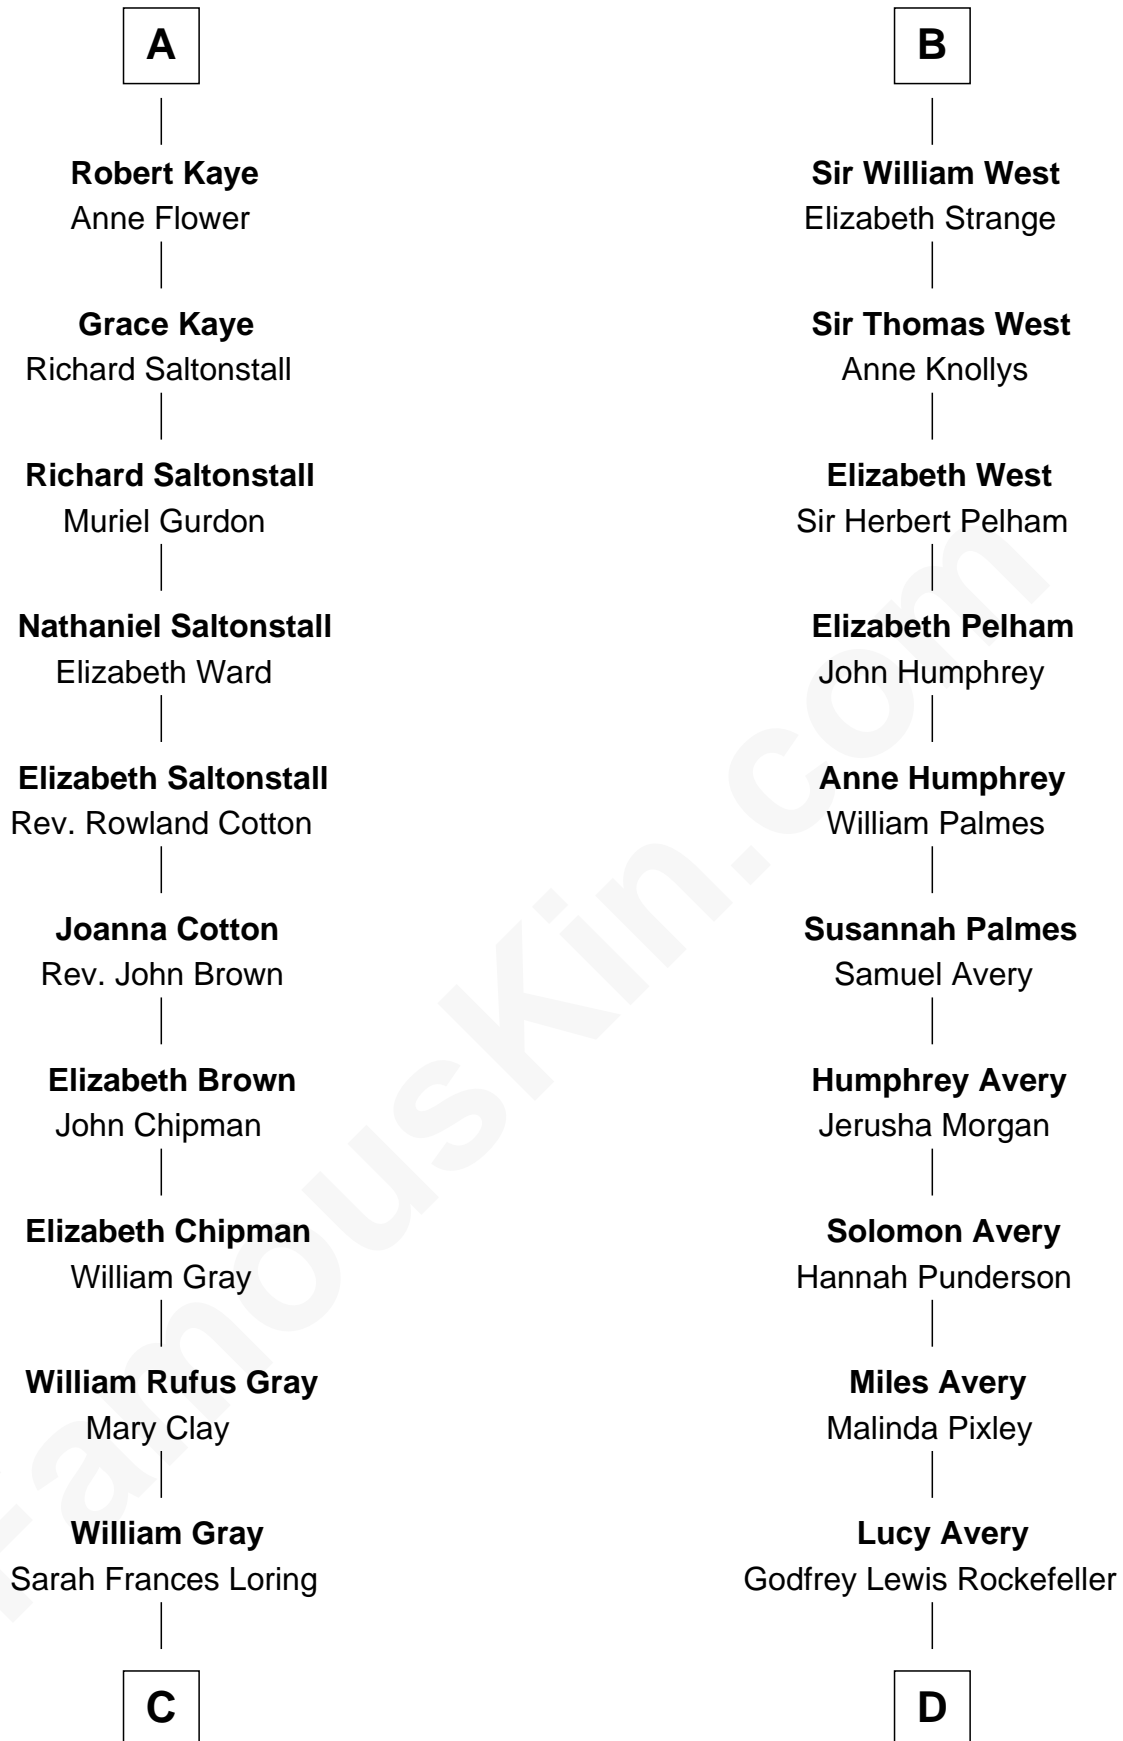

FamousKin.com

Relationship Chart of

Story Musgrave

NASA Astronaut

18th cousin 2 times removed of

John D. Rockefeller
 Founder of the Standard Oil Company

C

Edward Gray
Elizabeth Gray Story

Marguerite Gray
John Butler Swann

Marguerite Swann
Percy Musgrave

Story Musgrave
NASA Astronaut

D

William Avery Rockefeller
Eliza Davison

John D. Rockefeller
Founder of the Standard Oil Company