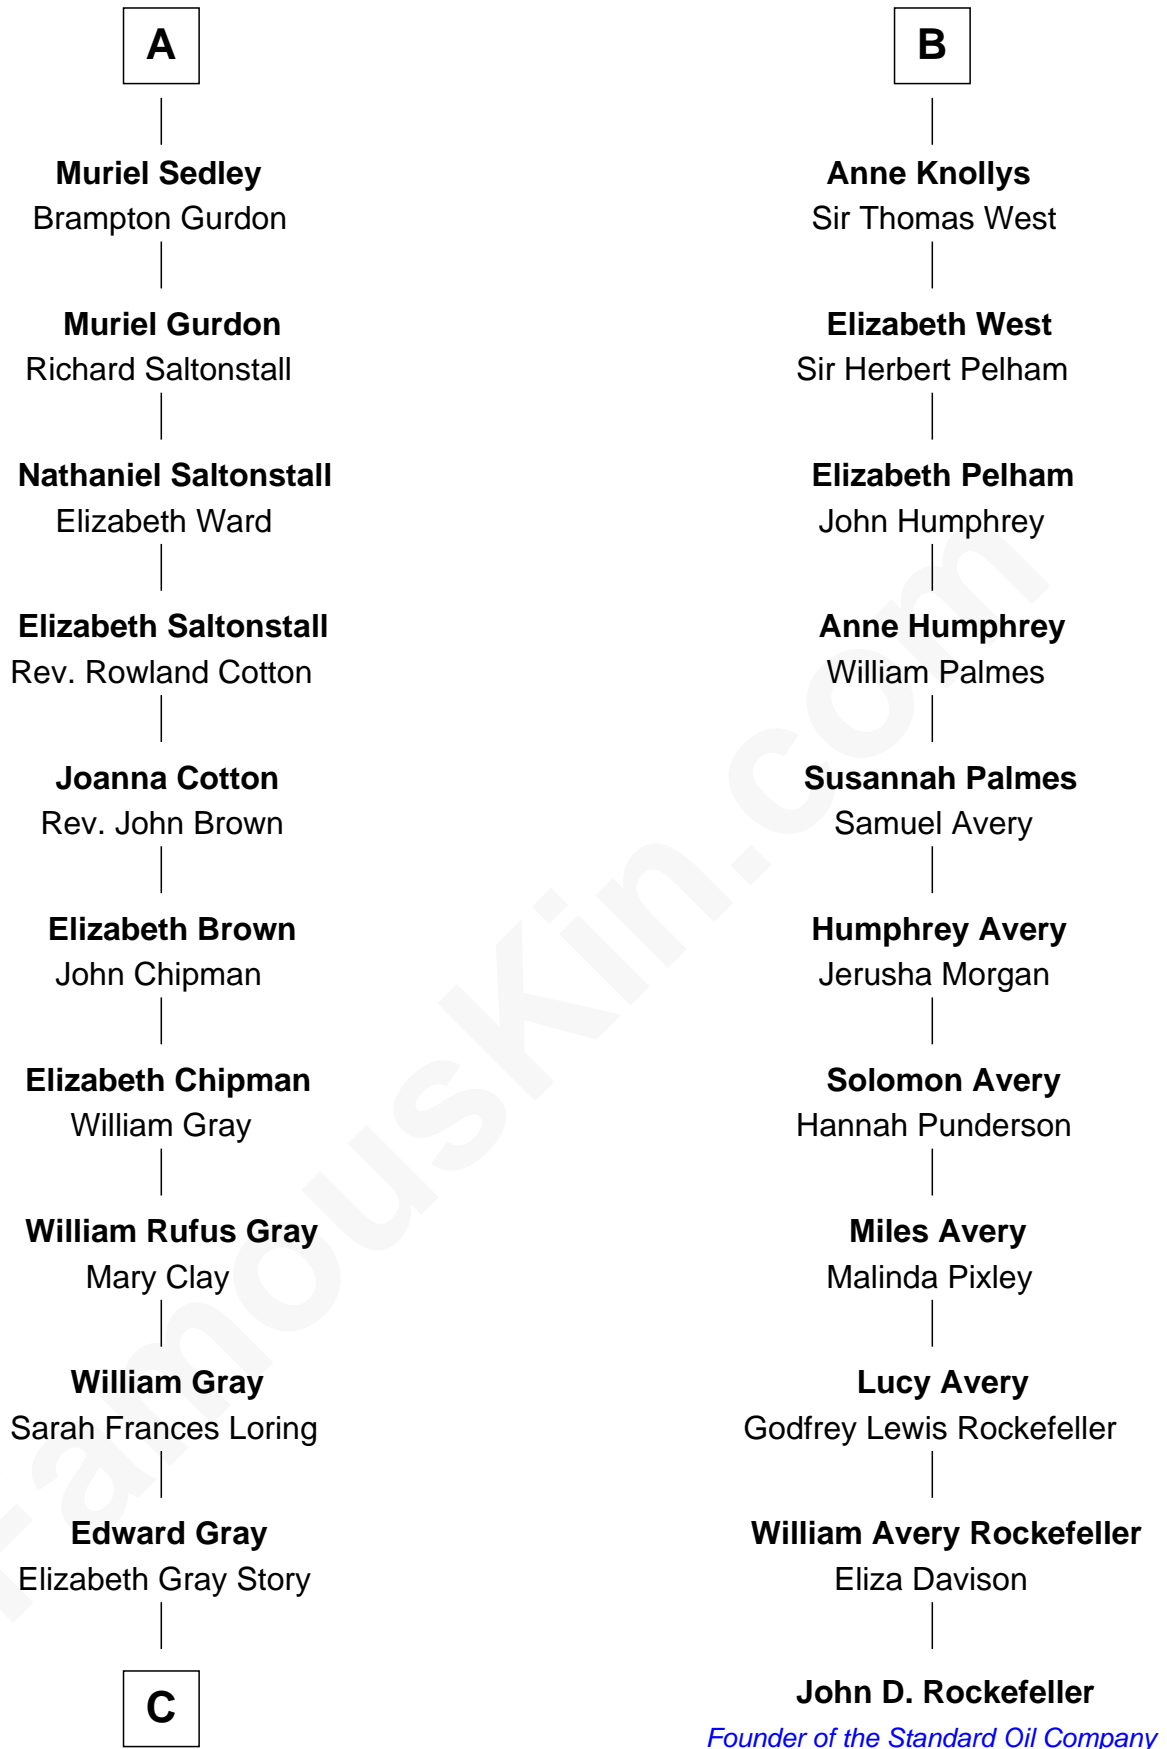

FamousKin.com

Relationship Chart of

Story Musgrave

NASA Astronaut

17th cousin 2 times removed of

John D. Rockefeller
 Founder of the Standard Oil Company

C

—
Marguerite Gray
John Butler Swann

—
Marguerite Swann
Percy Musgrave

—
Story Musgrave
NASA Astronaut

FamousKin.com