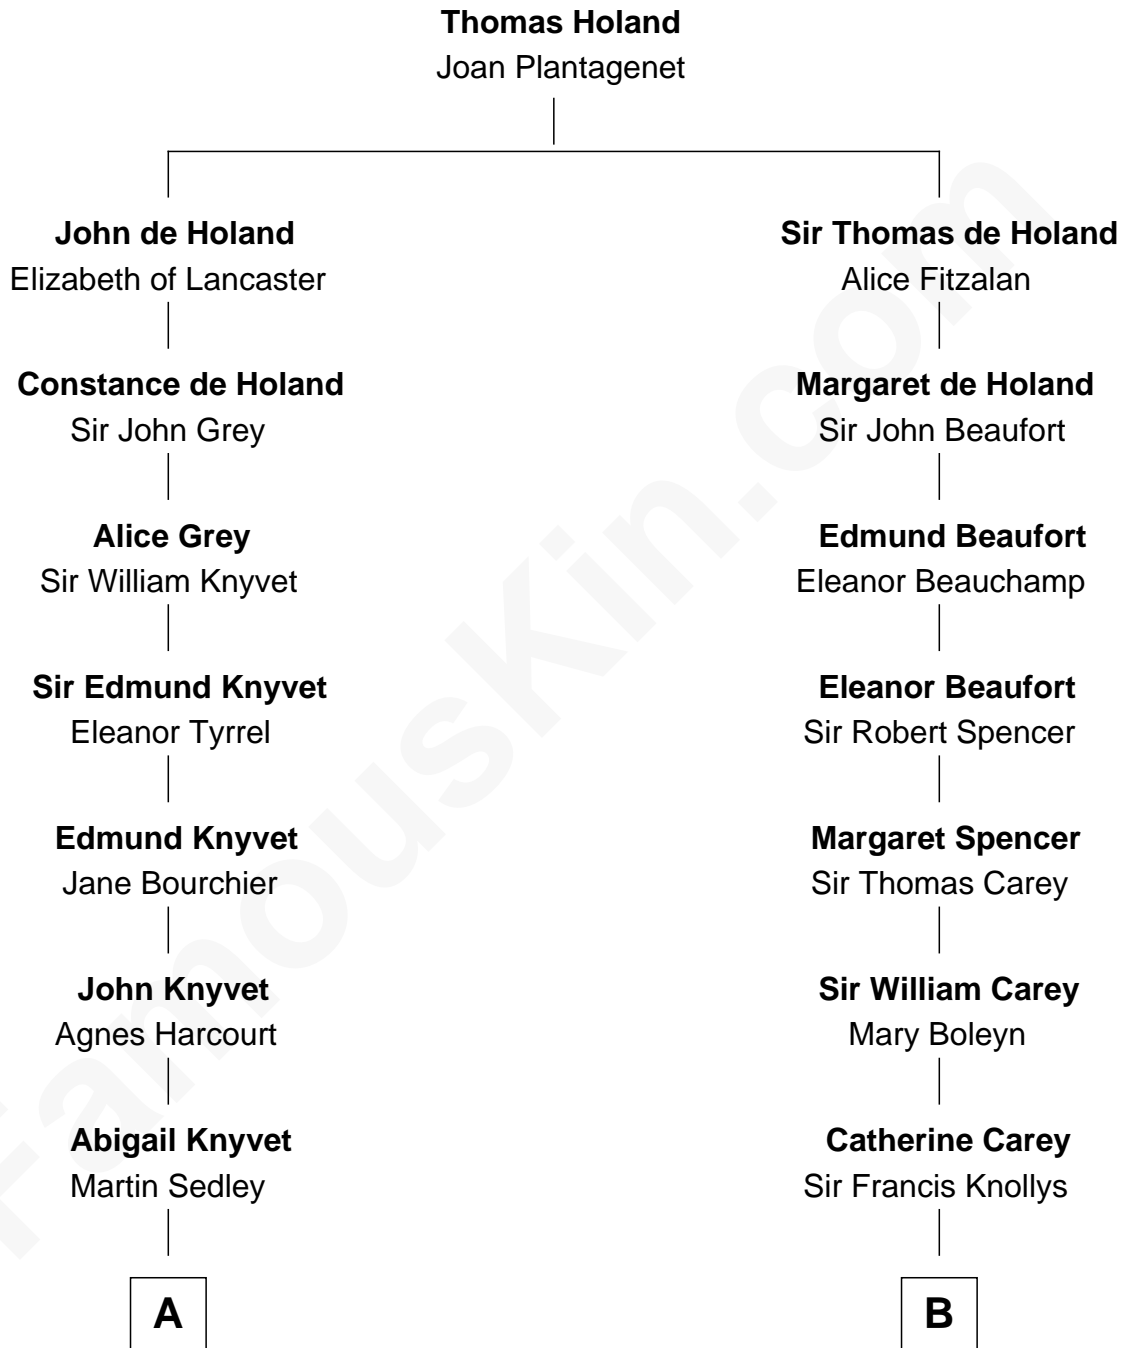

FamousKin.com

Relationship Chart of

Story Musgrave

NASA Astronaut

17th cousin 2 times removed of

John D. Rockefeller
 Founder of the Standard Oil Company

C

—
Marguerite Gray
John Butler Swann

—
Marguerite Swann
Percy Musgrave

—
Story Musgrave
NASA Astronaut

FamousKin.com