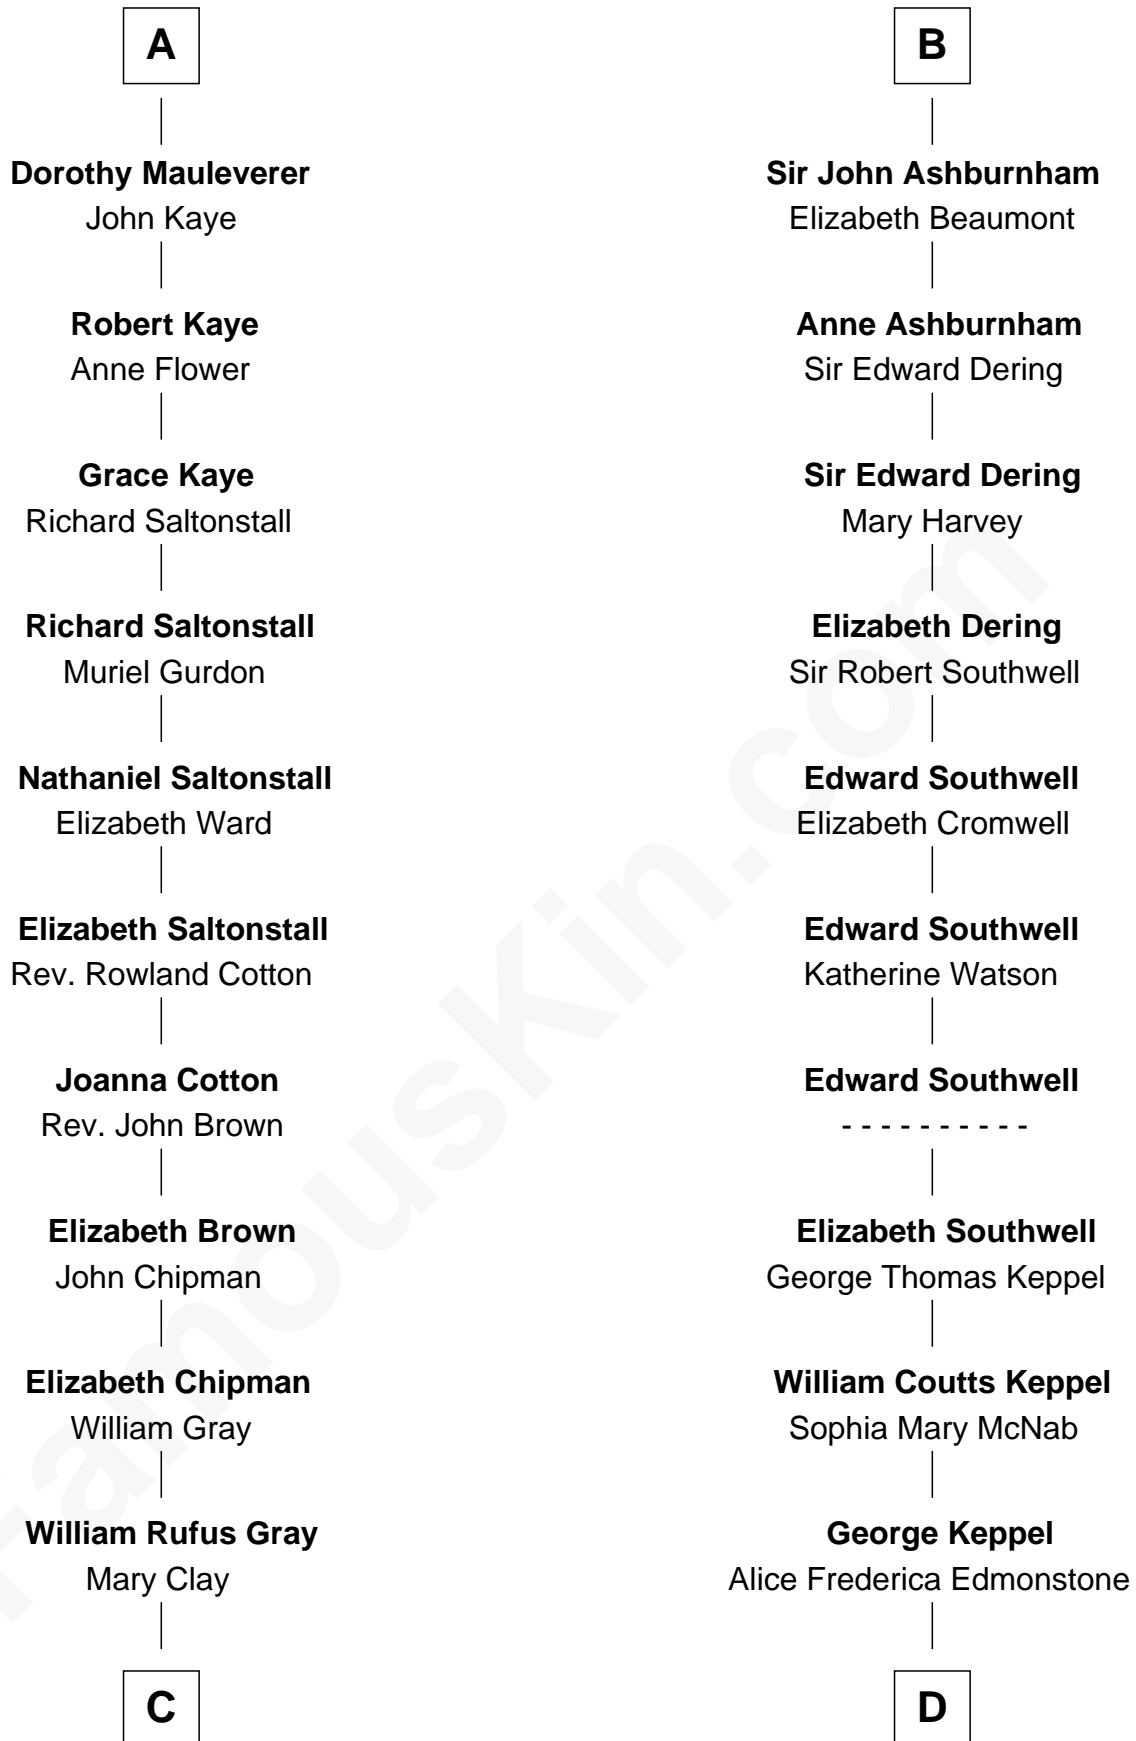

FamousKin.com
Relationship Chart of
Story Musgrave
NASA Astronaut

19th cousin 2 times removed of

Camilla Parker Bowles
Queen Consort of the United Kingdom

Sir Thomas de Beauchamp
 Katherine de Mortimer

C

William Gray
Sarah Frances Loring

Edward Gray
Elizabeth Gray Story

Marguerite Gray
John Butler Swann

Marguerite Swann
Percy Musgrave

Story Musgrave
NASA Astronaut

D

Sonia Rosemary Keppel
Roland Calvert Cubitt

Rosalind Maud Cubitt
Bruce Middleton Hope Shand