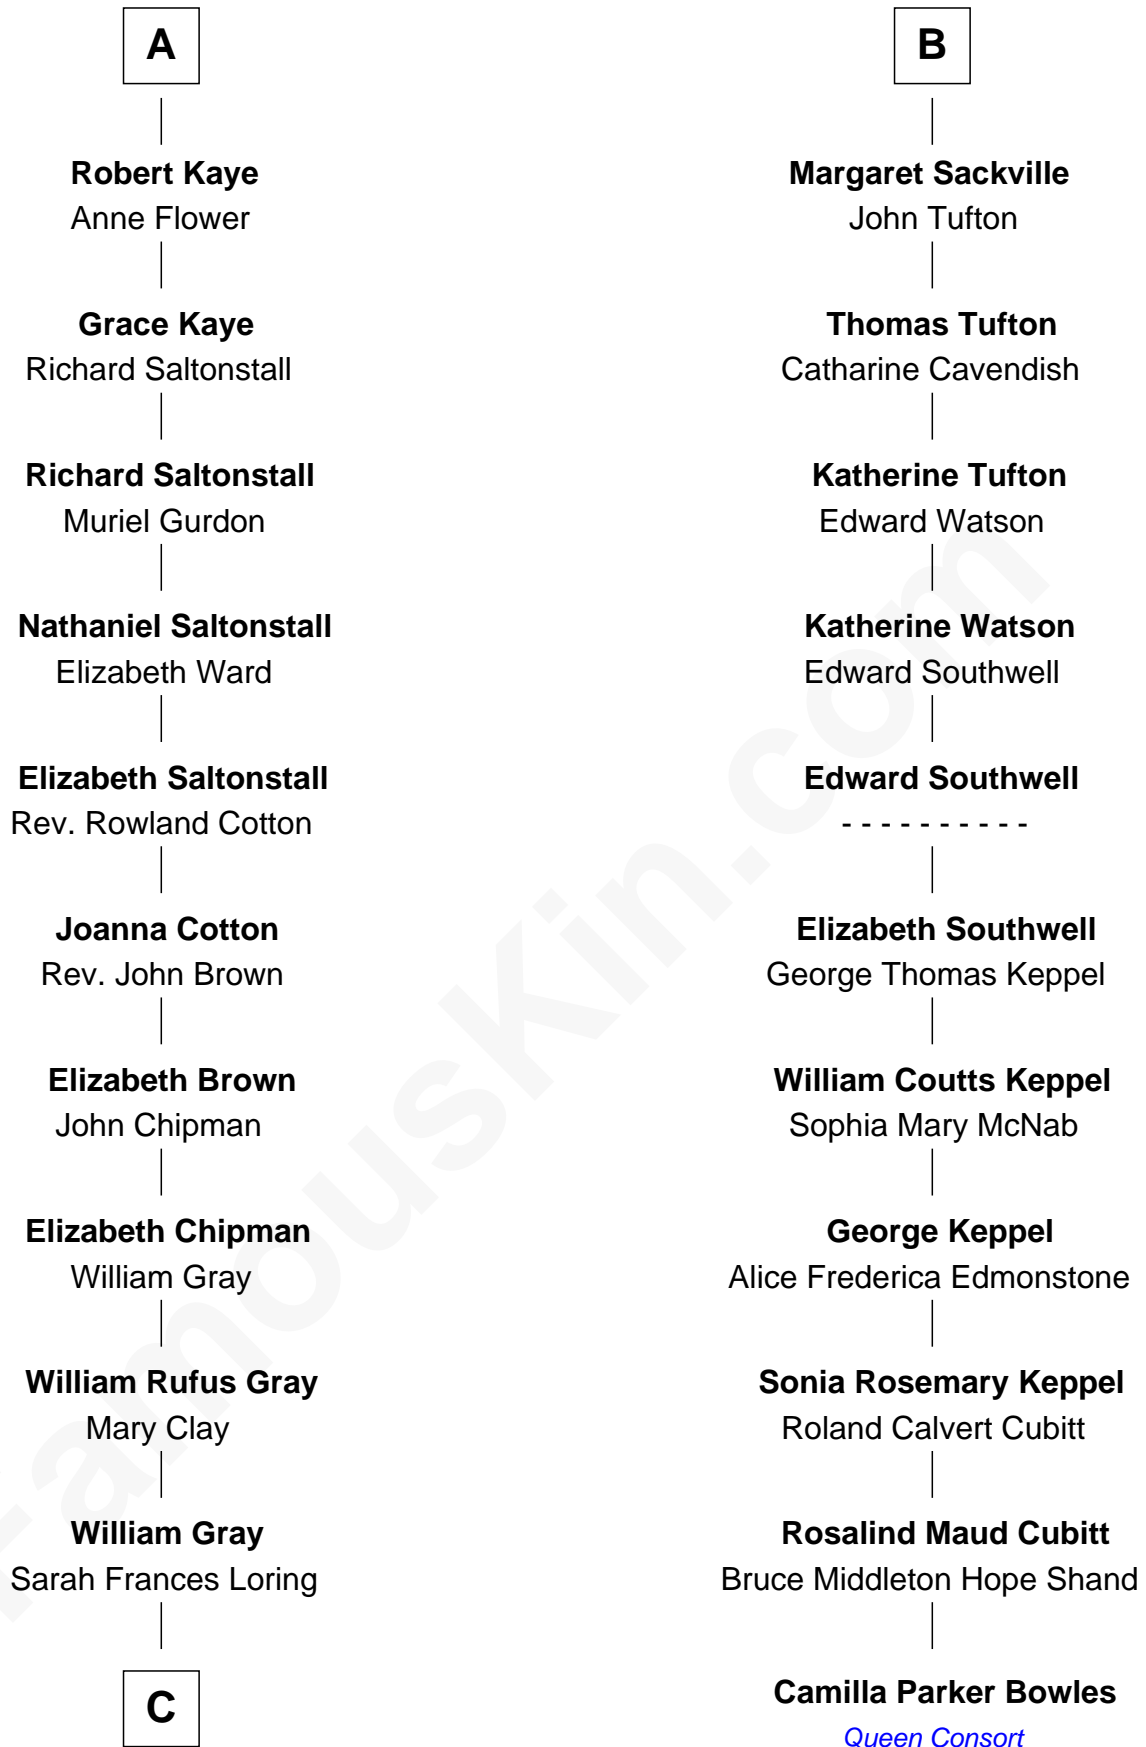

FamousKin.com
Relationship Chart of
Story Musgrave
NASA Astronaut

17th cousin 3 times removed of

Camilla Parker Bowles
Queen Consort of the United Kingdom

C

—
Edward Gray
Elizabeth Gray Story

—
Marguerite Gray
John Butler Swann

—
Marguerite Swann
Percy Musgrave

—
Story Musgrave
NASA Astronaut

FamousKin.com