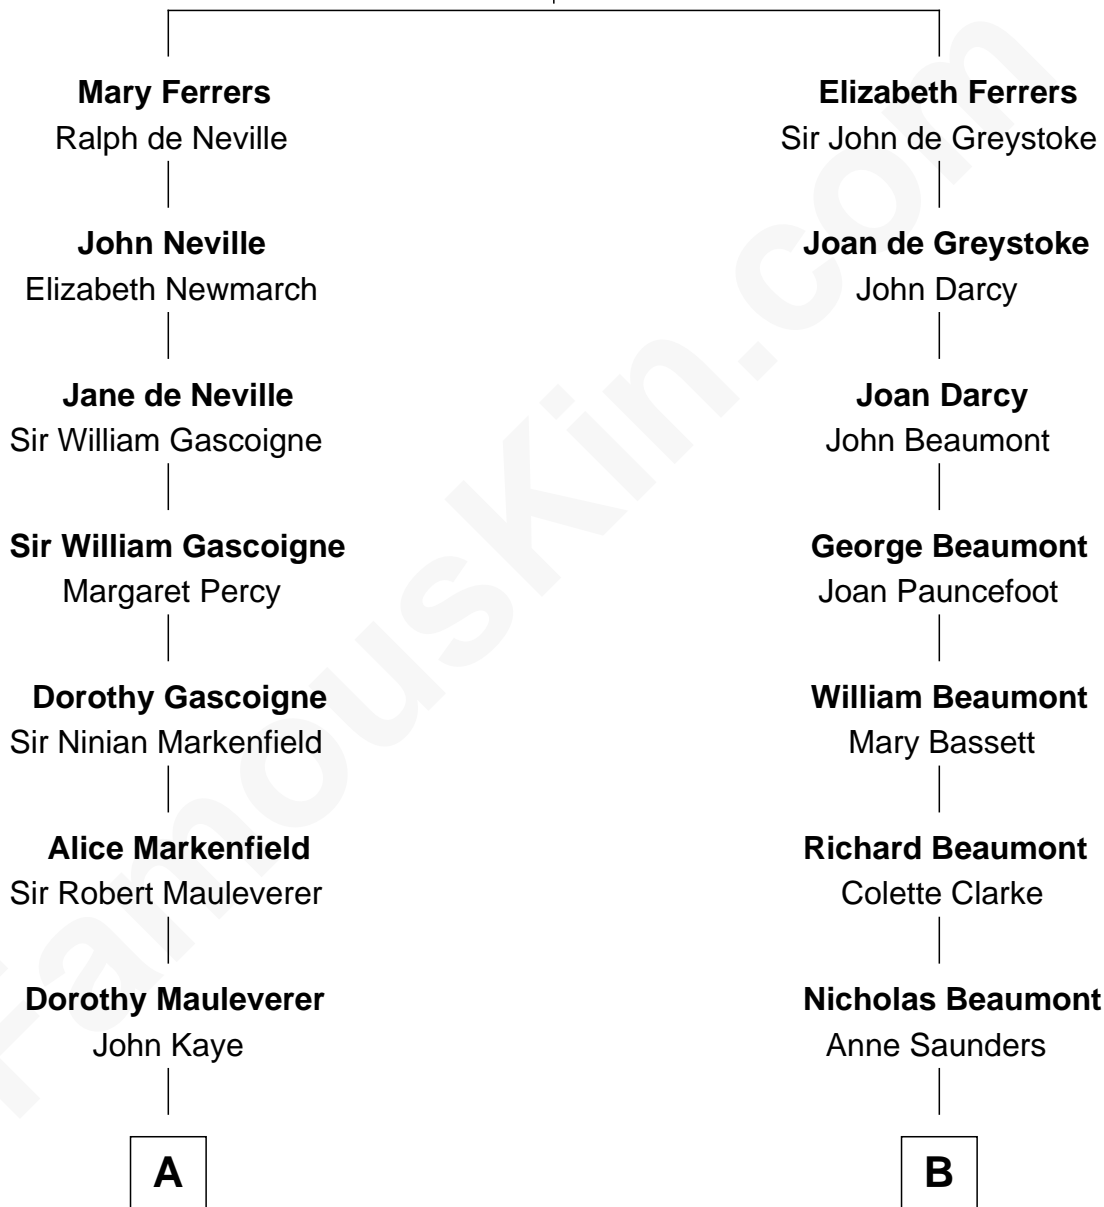

FamousKin.com Relationship Chart of

Story Musgrave

NASA Astronaut

20th cousin of

Camilla Parker Bowles

Queen Consort of the United Kingdom

Sir Robert de Ferrers

Joan Beaufort

C

Edward Gray
Elizabeth Gray Story

Marguerite Gray
John Butler Swann

Marguerite Swann
Percy Musgrave

Story Musgrave
NASA Astronaut

D

George Keppel
Alice Frederica Edmonstone

Sonia Rosemary Keppel
Roland Calvert Cubitt