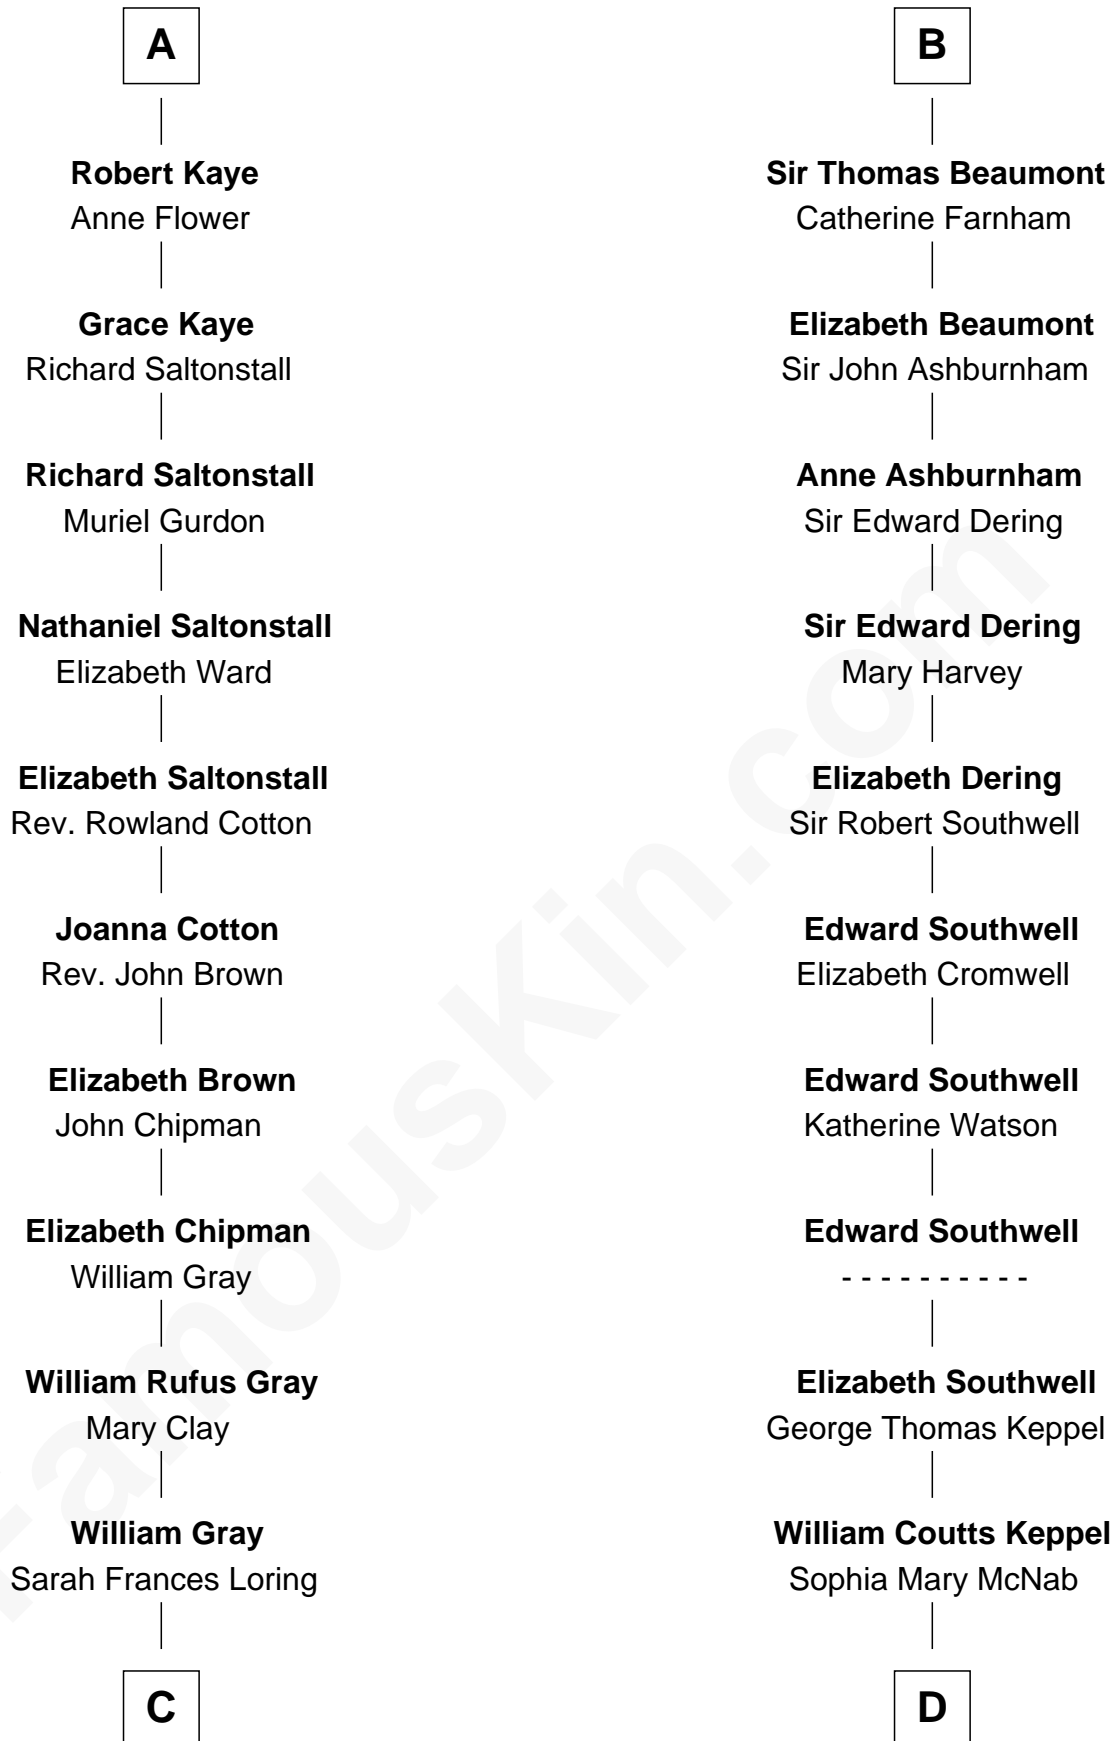

FamousKin.com Relationship Chart of

Story Musgrave

NASA Astronaut

20th cousin of

Camilla Parker Bowles

Queen Consort of the United Kingdom

Sir Robert de Ferrers

Joan Beaufort

C

Edward Gray
Elizabeth Gray Story

Marguerite Gray
John Butler Swann

Marguerite Swann
Percy Musgrave

Story Musgrave
NASA Astronaut

D

George Keppel
Alice Frederica Edmonstone

Sonia Rosemary Keppel
Roland Calvert Cubitt