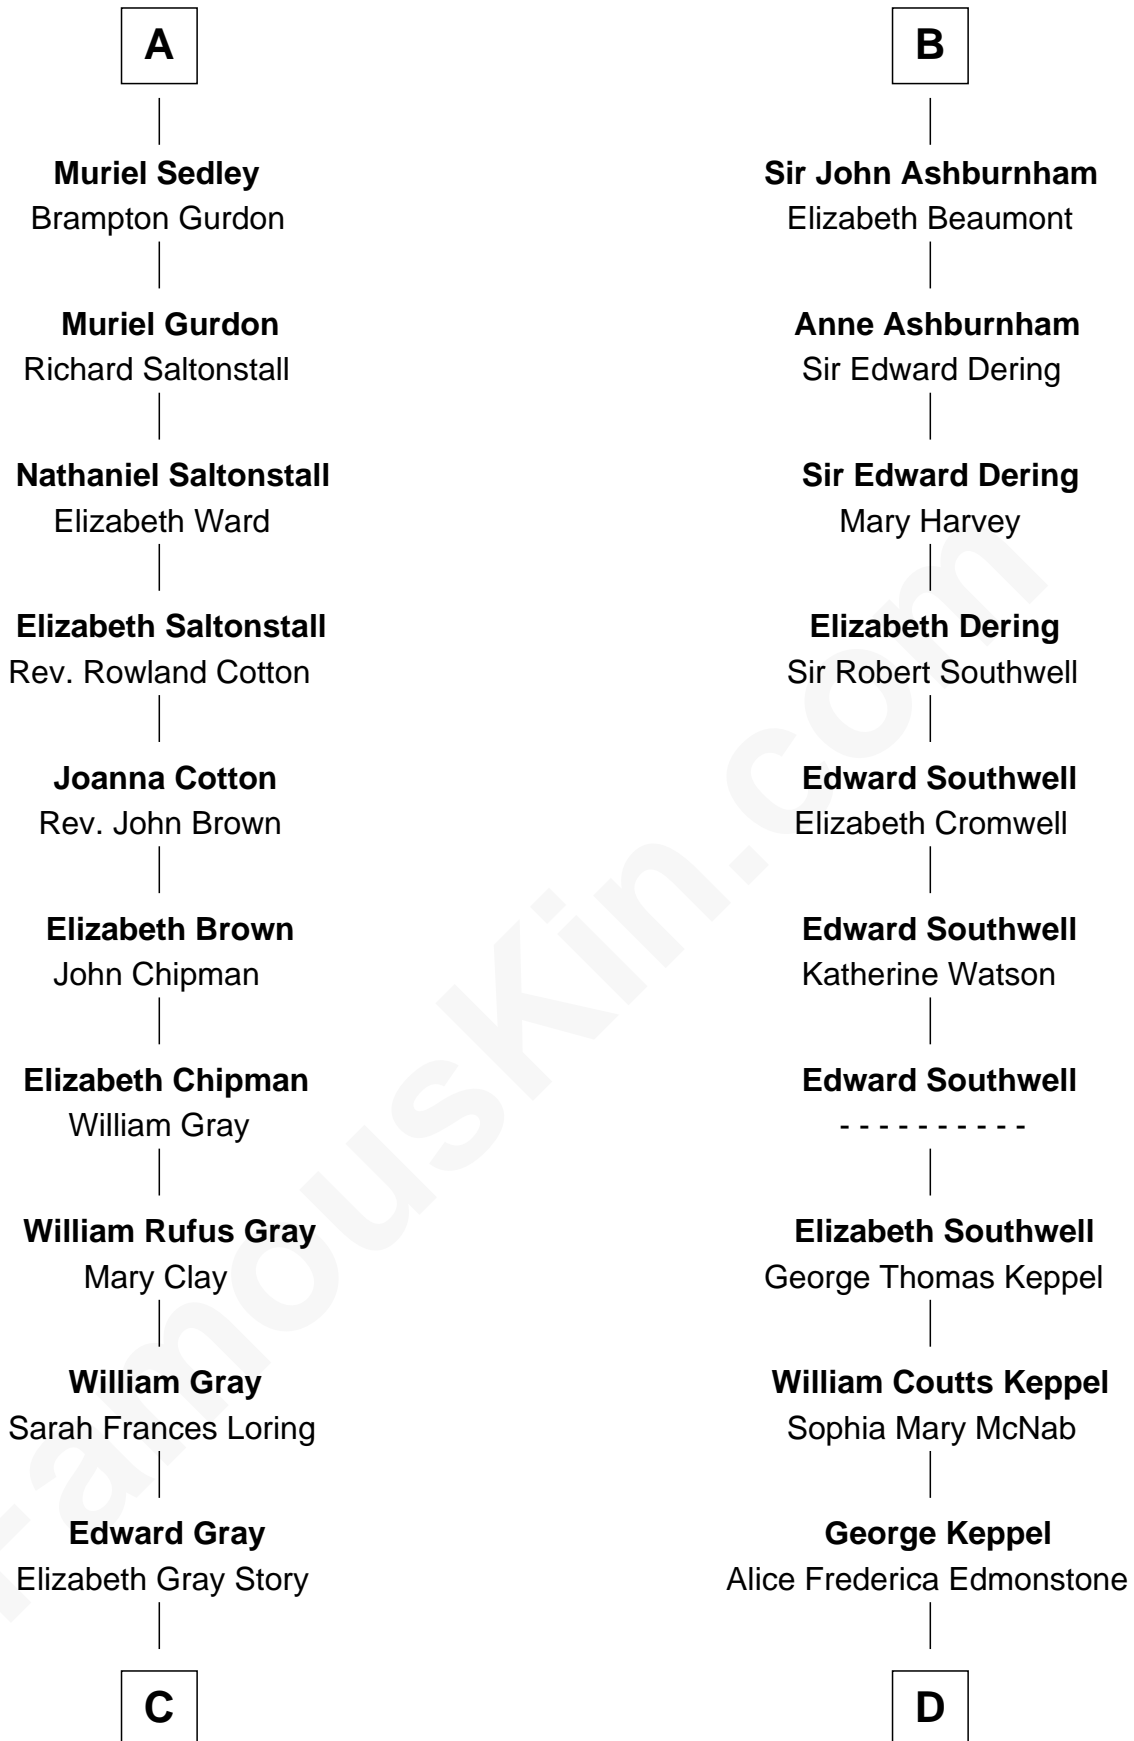

FamousKin.com Relationship Chart of

Story Musgrave

NASA Astronaut

19th cousin of

Camilla Parker Bowles

Queen Consort of the United Kingdom

Sir Richard Fitzalan

Elizabeth de Bohun

Elizabeth Fitzalan
Sir Thomas Mowbray

Margaret Mowbray
Sir Robert Howard

Sir John Howard
Margaret Chedworth

Katherine Howard
Sir John Bouchier

Jane Bouchier
Edmund Knyvet

John Knyvet
Agnes Harcourt

Abigail Knyvet
Martin Sedley

A

Joan Fitzalan
Sir William Beauchamp

Joan Beauchamp
James Butler

Sir Thomas Butler
Anne Hankeford

Margaret Butler
Sir William Boleyn

Margaret Boleyn
John Sackville

Isabel Sackville
John Ashburnham

John Ashburnham
Mary Fane

B

C

Marguerite Gray
John Butler Swann

Marguerite Swann
Percy Musgrave

Story Musgrave
NASA Astronaut

D

Sonia Rosemary Keppel
Roland Calvert Cubitt

Rosalind Maud Cubitt
Bruce Middleton Hope Shand