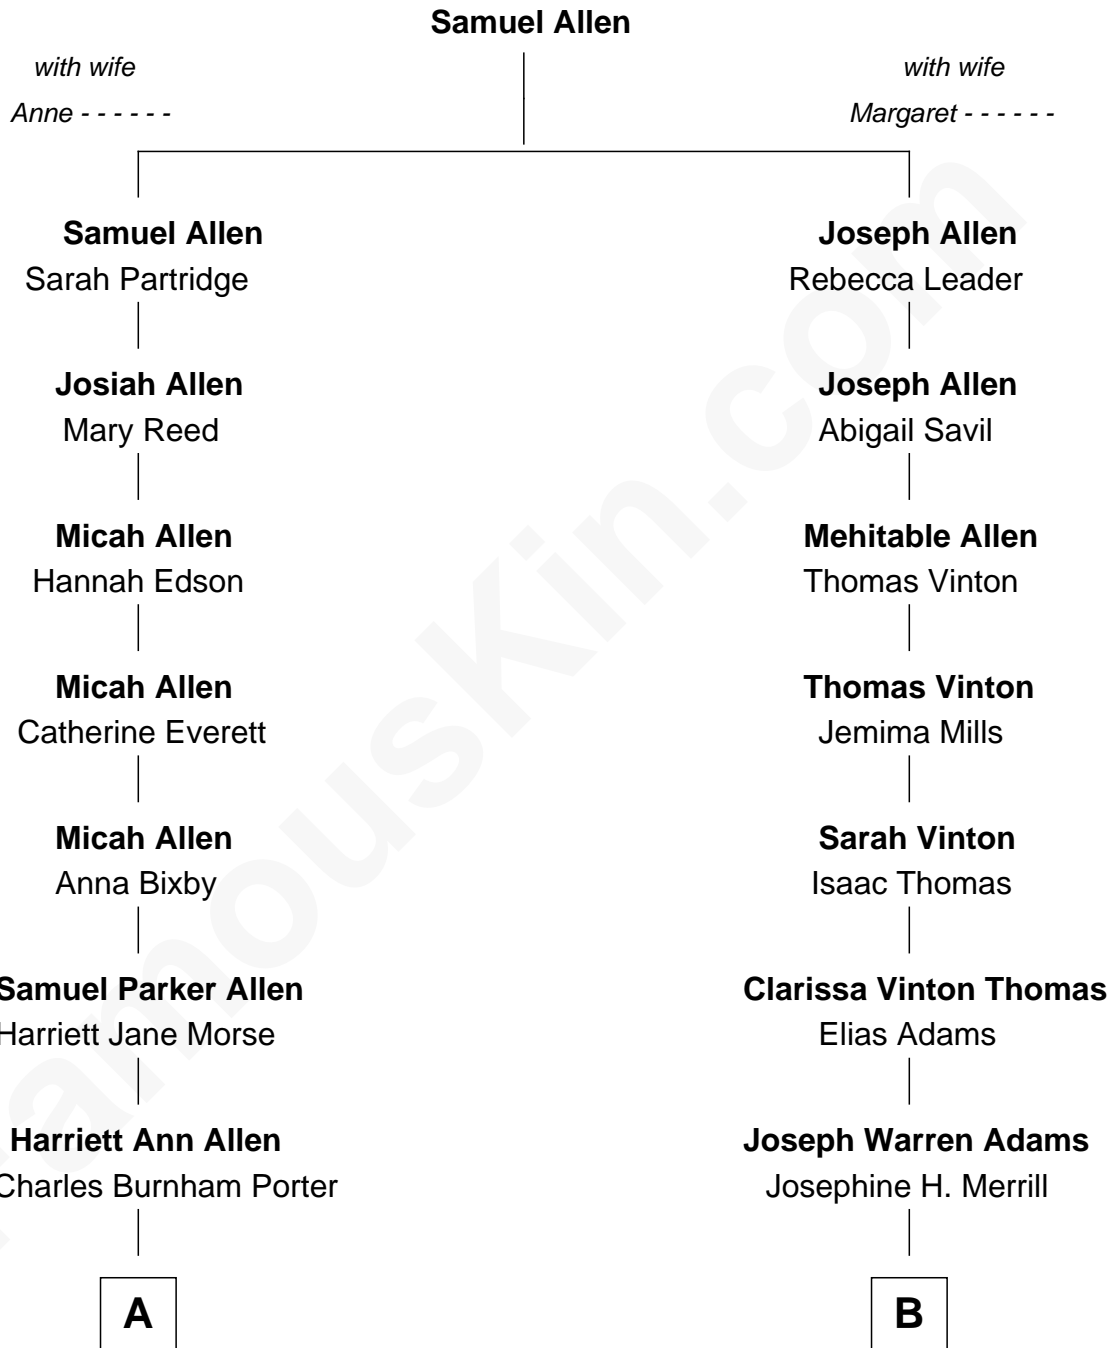

# FamousKin.com Relationship Chart of

**Story Musgrave**

*NASA Astronaut*

9th cousin of

**Raquel Welch**

*Movie Actress*

**A**

**Edith Elise Porter**  
Dr. Percy B. Musgrave

**Percy Musgrave**  
Marguerite Swann

**Story Musgrave**  
*NASA Astronaut*

**B**

**Clara Louise Adams**  
Emery Stanford Hall

**Josephine Sarah Hall**  
Armando Carlos Tejada

**Raquel Welch**  
*aka Raquel Welch*