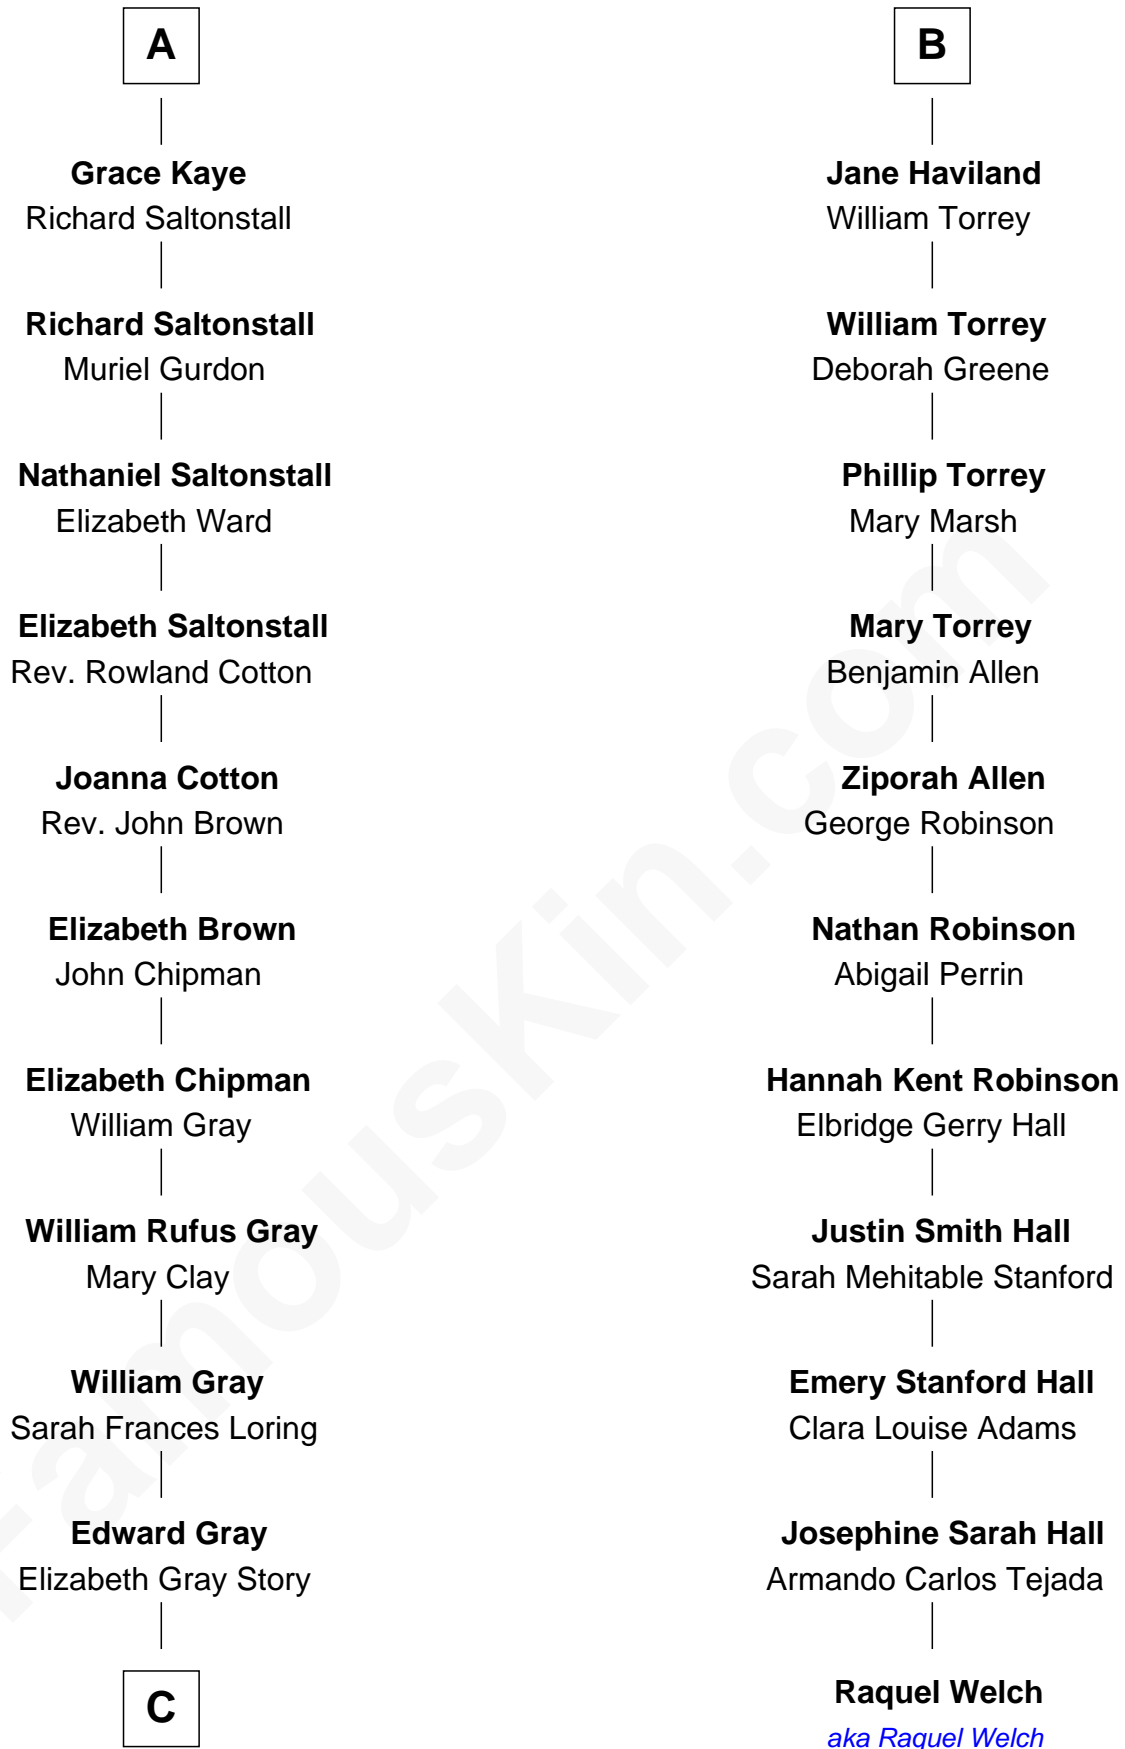

FamousKin.com
Relationship Chart of
Story Musgrave
NASA Astronaut

17th cousin 2 times removed of
Raquel Welch
Movie Actress

Sir Thomas Aylesbury
 Katherine Pabenham

Isabel Aylesbury
 Sir Thomas Chaworth

Elizabeth Chaworth
 Sir William FitzWilliam

Isabel FitzWilliam
 Richard Wentworth

Matthew Wentworth
 Elizabeth Woodruffe

Beatrice Wentworth
 Arthur Kaye

John Kaye
 Dorothy Mauleverer

Robert Kaye
 Anne Flower

A

Eleanor Aylesbury
 Sir Humphrey Stafford

Anne Stafford
 Sir William Berkeley

Anne Berkeley
 Sir John Guise

John Guise
 Tacy Grey

William Guise
 Mary Rotsey

John Guise
 Jane Pauncefoot

Elizabeth Guise
 Robert Haviland

B

C

—
Marguerite Gray
John Butler Swann

—
Marguerite Swann
Percy Musgrave

—
Story Musgrave
NASA Astronaut

FamousKin.com