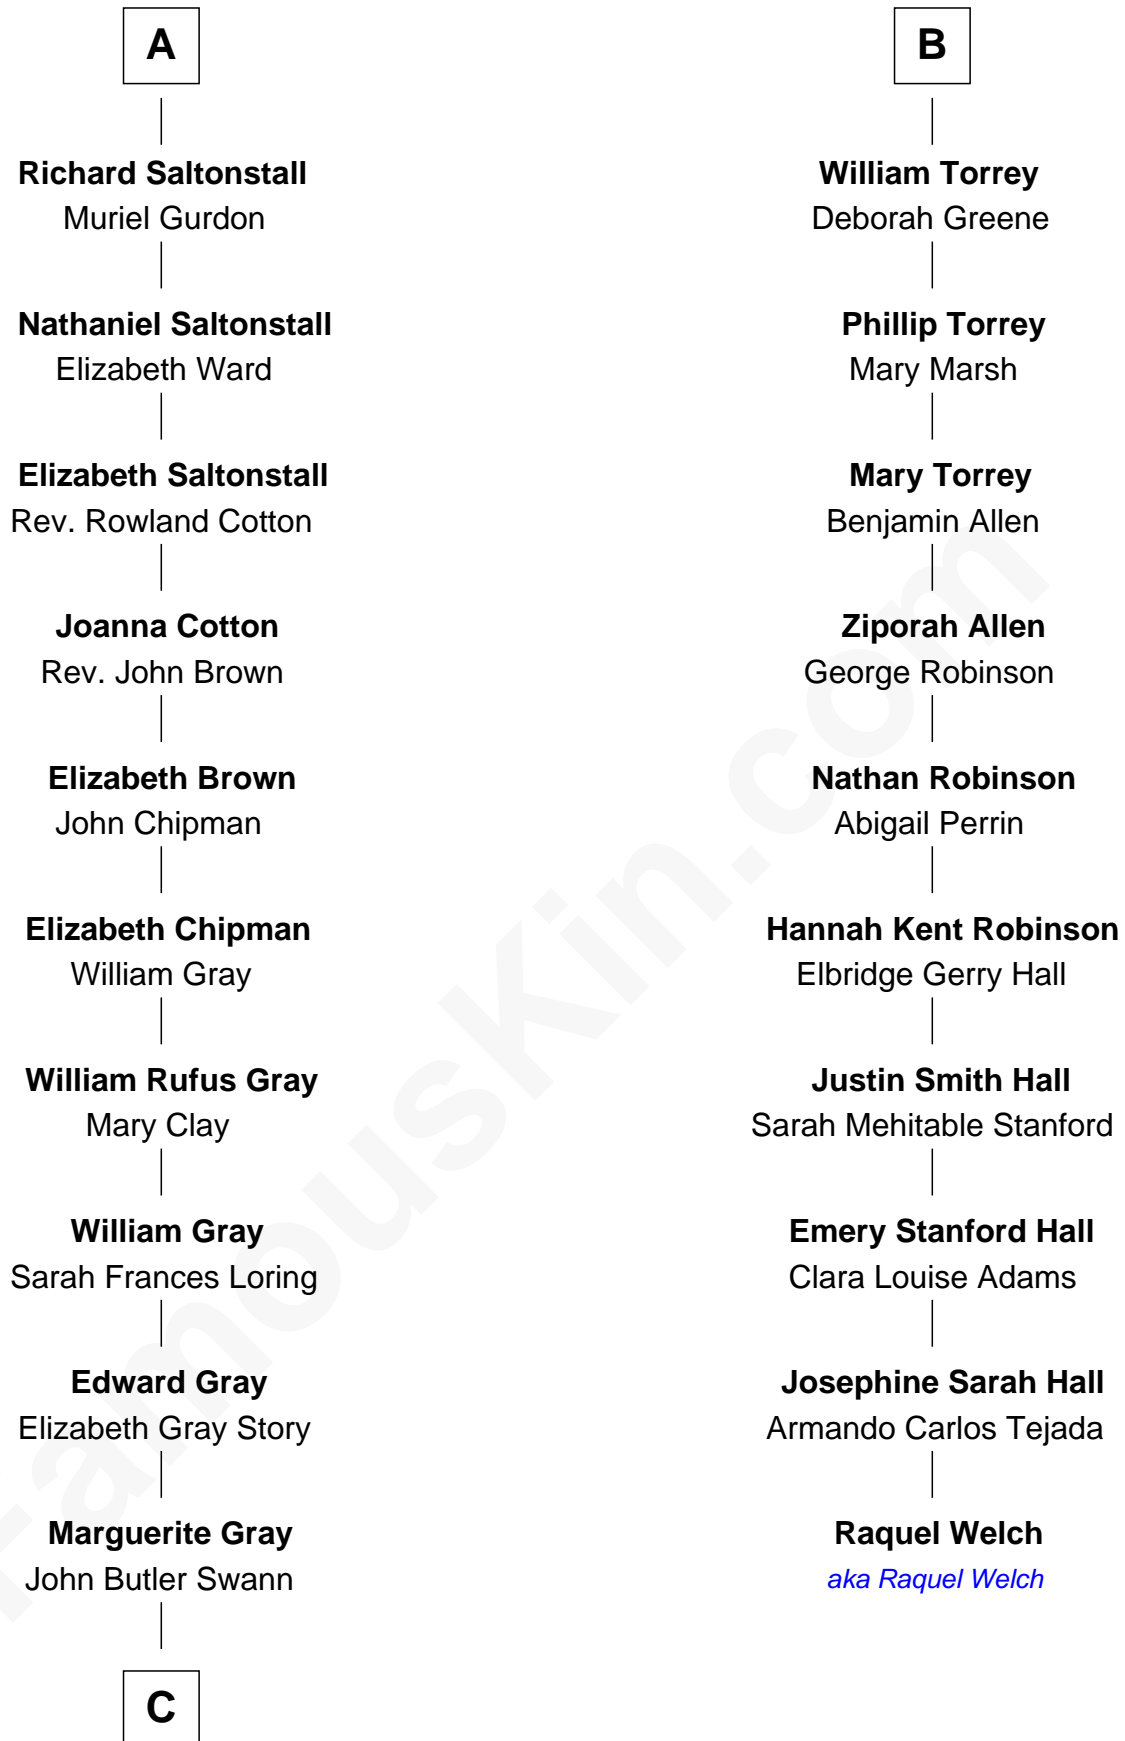

FamousKin.com

Relationship Chart of

Story Musgrave

NASA Astronaut

16th cousin 2 times removed of

Raquel Welch
Movie Actress

Sir Henry Percy
Eleanor Neville

C

—
Marguerite Swann

Percy Musgrave

—
Story Musgrave

NASA Astronaut

FamousKin.com