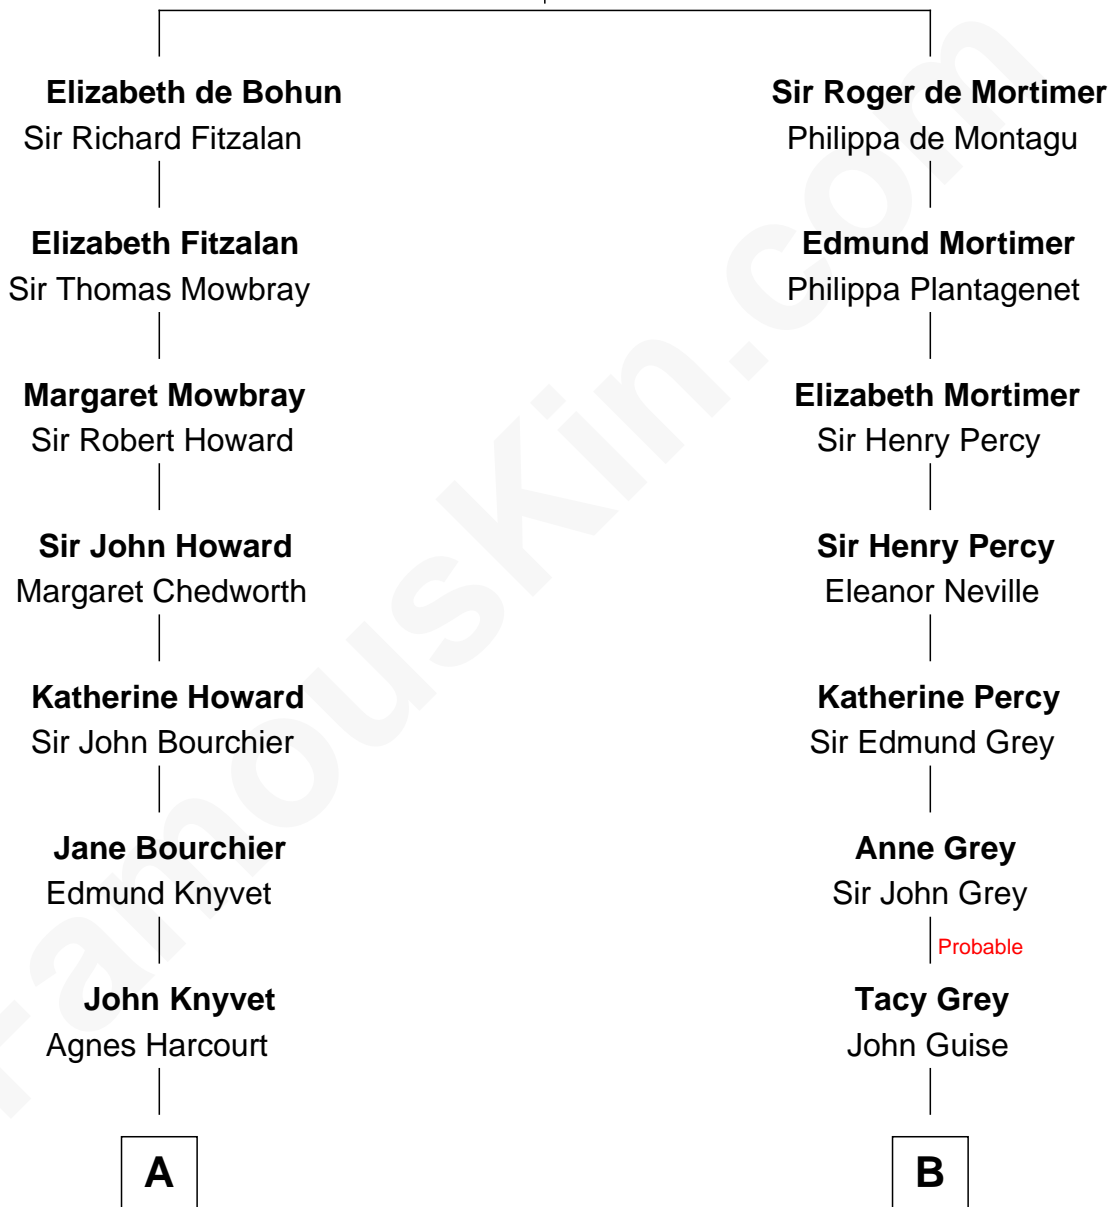

FamousKin.com Relationship Chart of

Story Musgrave

NASA Astronaut

20th cousin of

Raquel Welch

Movie Actress

Elizabeth de Badlesmere

with husband
Sir William de Bohun

with husband
Sir Edmund Mortimer

C

Edward Gray
Elizabeth Gray Story

Marguerite Gray
John Butler Swann

Marguerite Swann
Percy Musgrave

Story Musgrave
NASA Astronaut

D

Justin Smith Hall
Sarah Mehitable Stanford