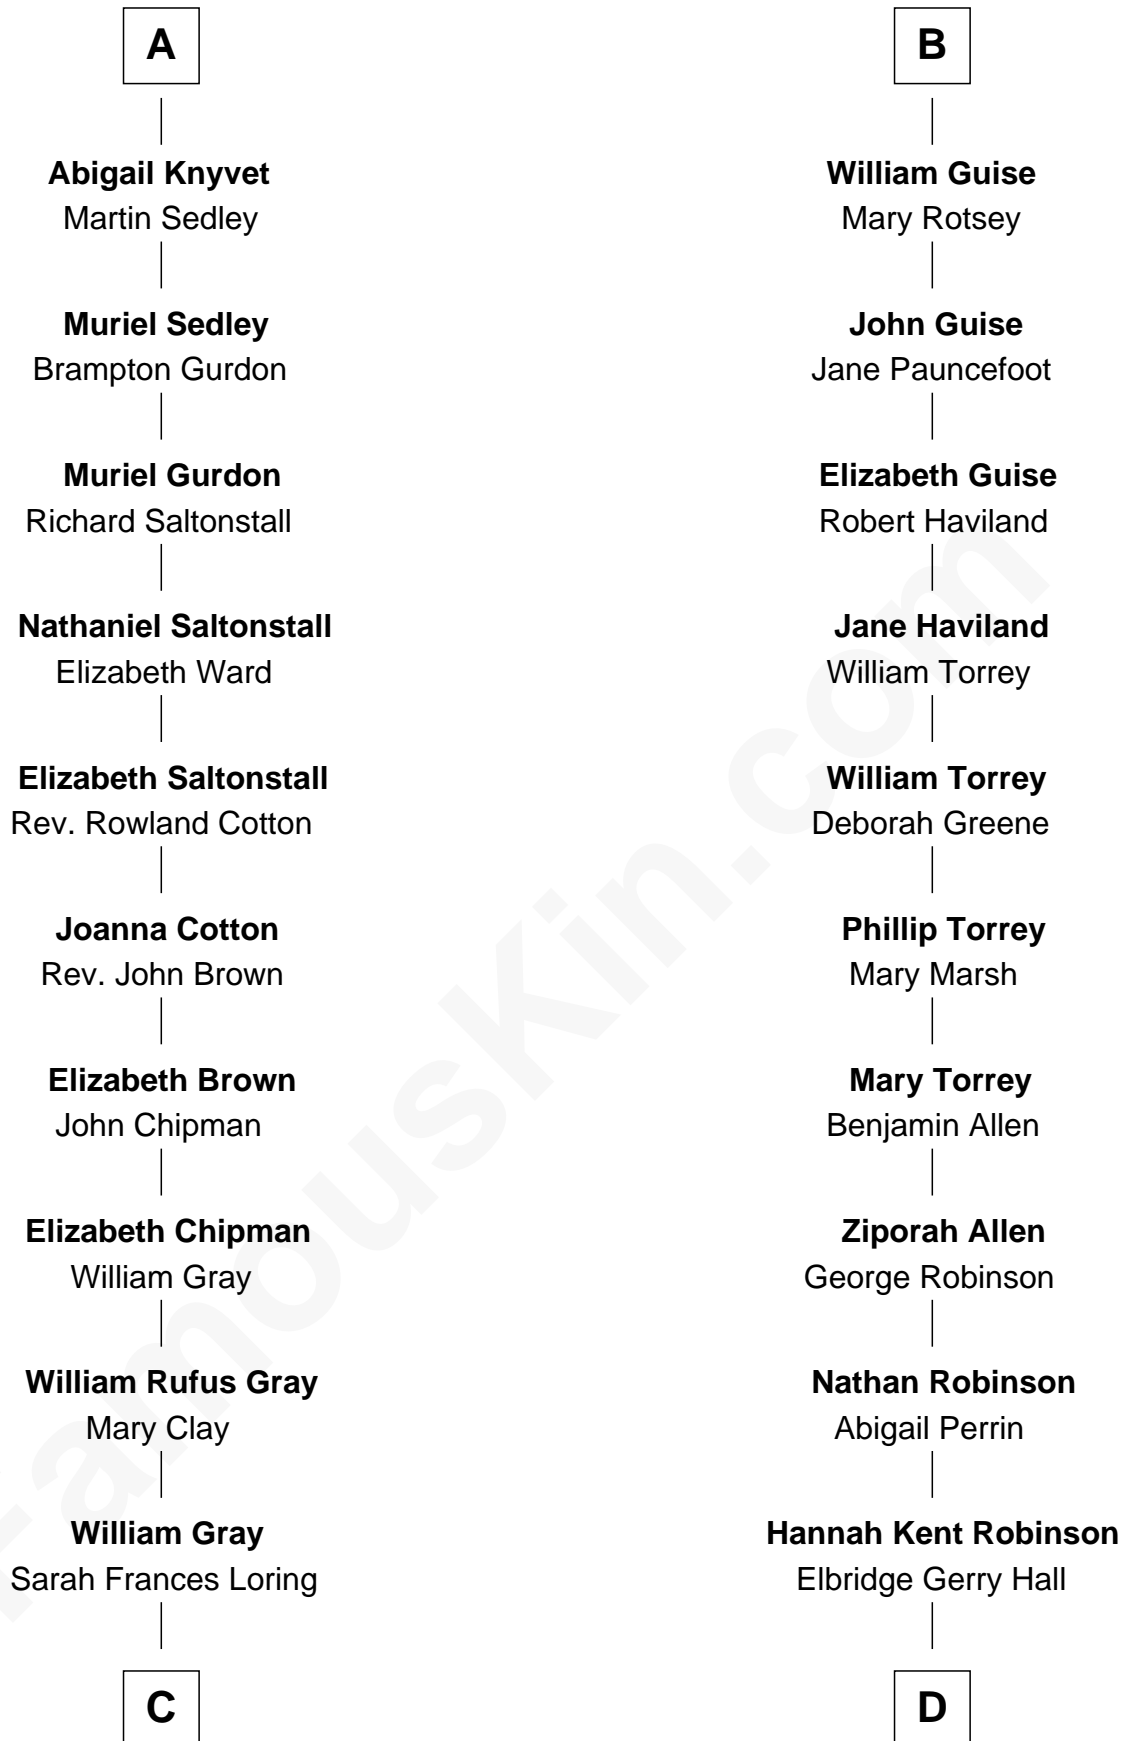

FamousKin.com Relationship Chart of

Story Musgrave

NASA Astronaut

20th cousin of

Raquel Welch

Movie Actress

Elizabeth de Badlesmere

with husband
Sir William de Bohun

with husband
Sir Edmund Mortimer

C

Edward Gray
Elizabeth Gray Story

Marguerite Gray
John Butler Swann

Marguerite Swann
Percy Musgrave

Story Musgrave
NASA Astronaut

D

Justin Smith Hall
Sarah Mehitable Stanford