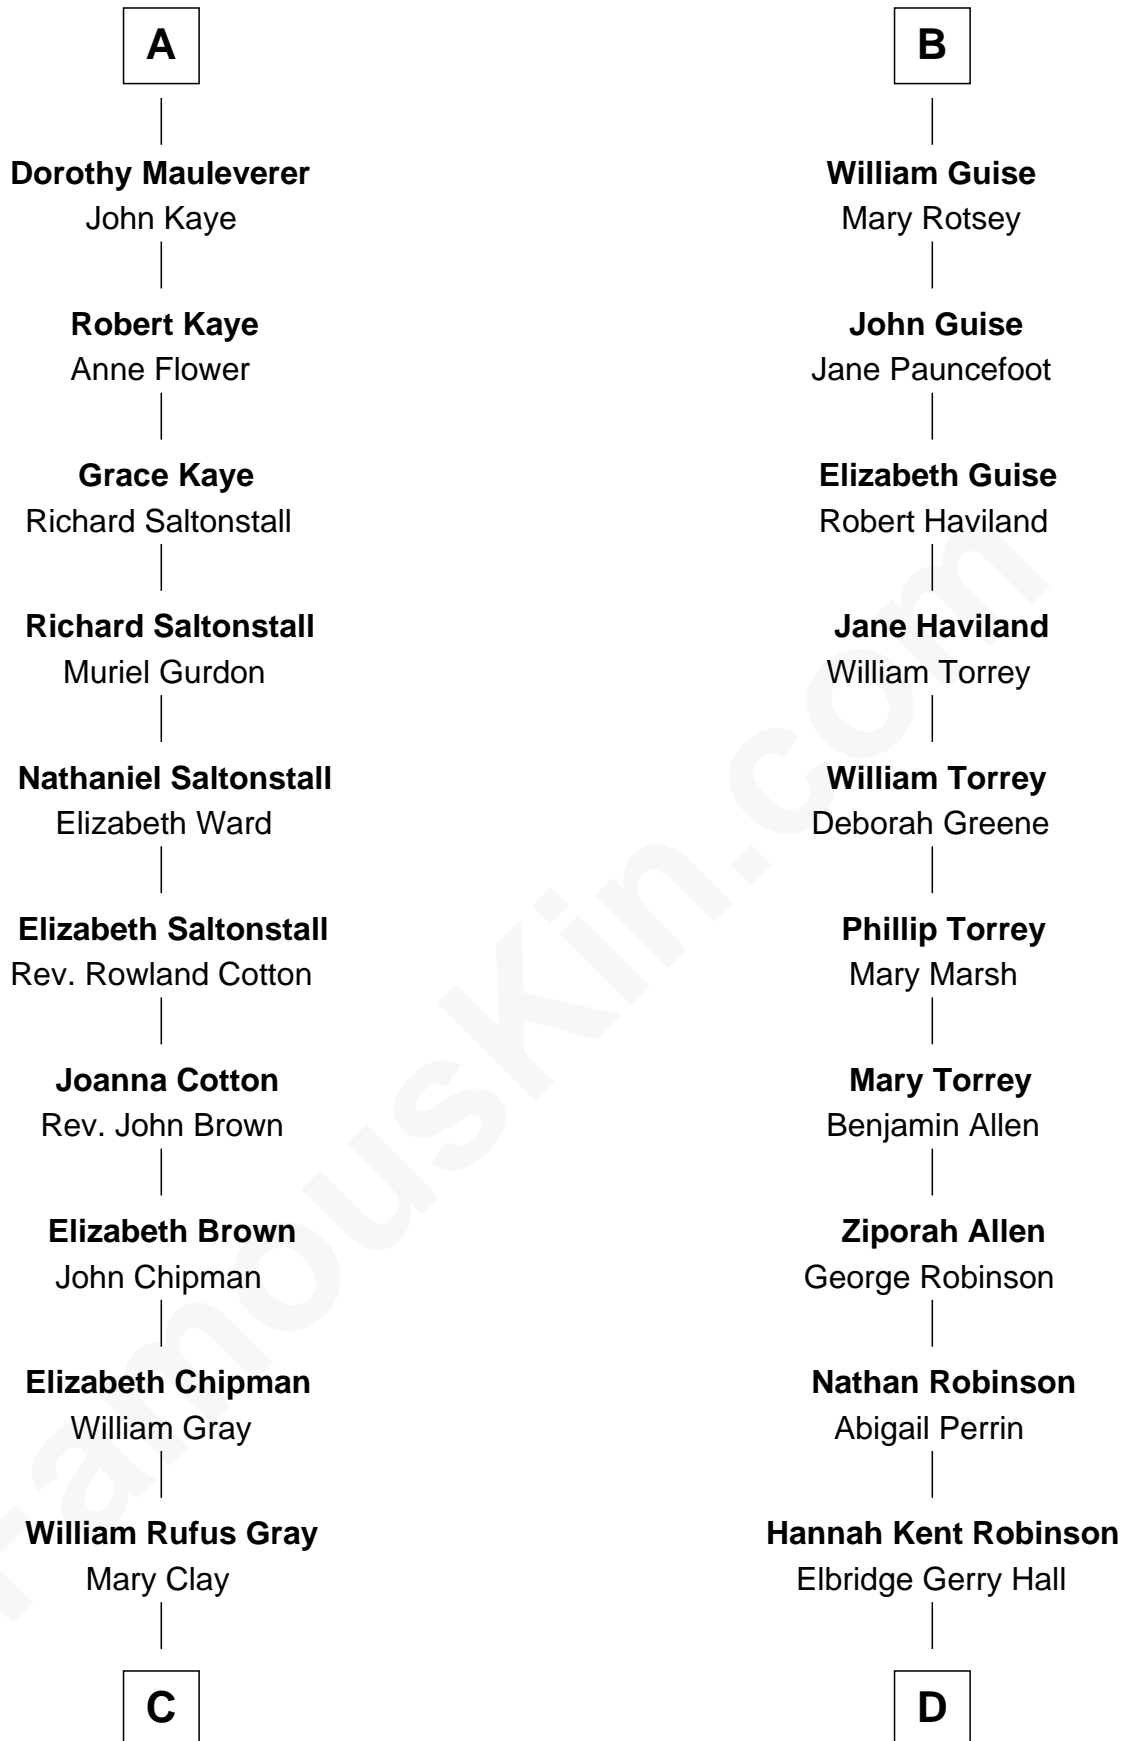

# FamousKin.com Relationship Chart of

**Story Musgrave**

*NASA Astronaut*

20th cousin 1 time removed of

**Raquel Welch**

*Movie Actress*

**Sir Maurice de Berkeley**

Eve la Zouche

Margaret - - - - -

**Thomas Berkeley**

Catherine Botetourte

**Maurice Berkeley**

Johanna Denham

**Maurice Berkeley**

Ellen Montfort

**Sir William Berkeley**

Anne Stafford

**Anne Berkeley**

Sir John Guise

**John Guise**

Tacy Grey

**B**

**C**

**William Gray**  
Sarah Frances Loring

**Edward Gray**  
Elizabeth Gray Story

**Marguerite Gray**  
John Butler Swann

**Marguerite Swann**  
Percy Musgrave

**Story Musgrave**  
*NASA Astronaut*

**D**

**Justin Smith Hall**  
Sarah Mehitable Stanford