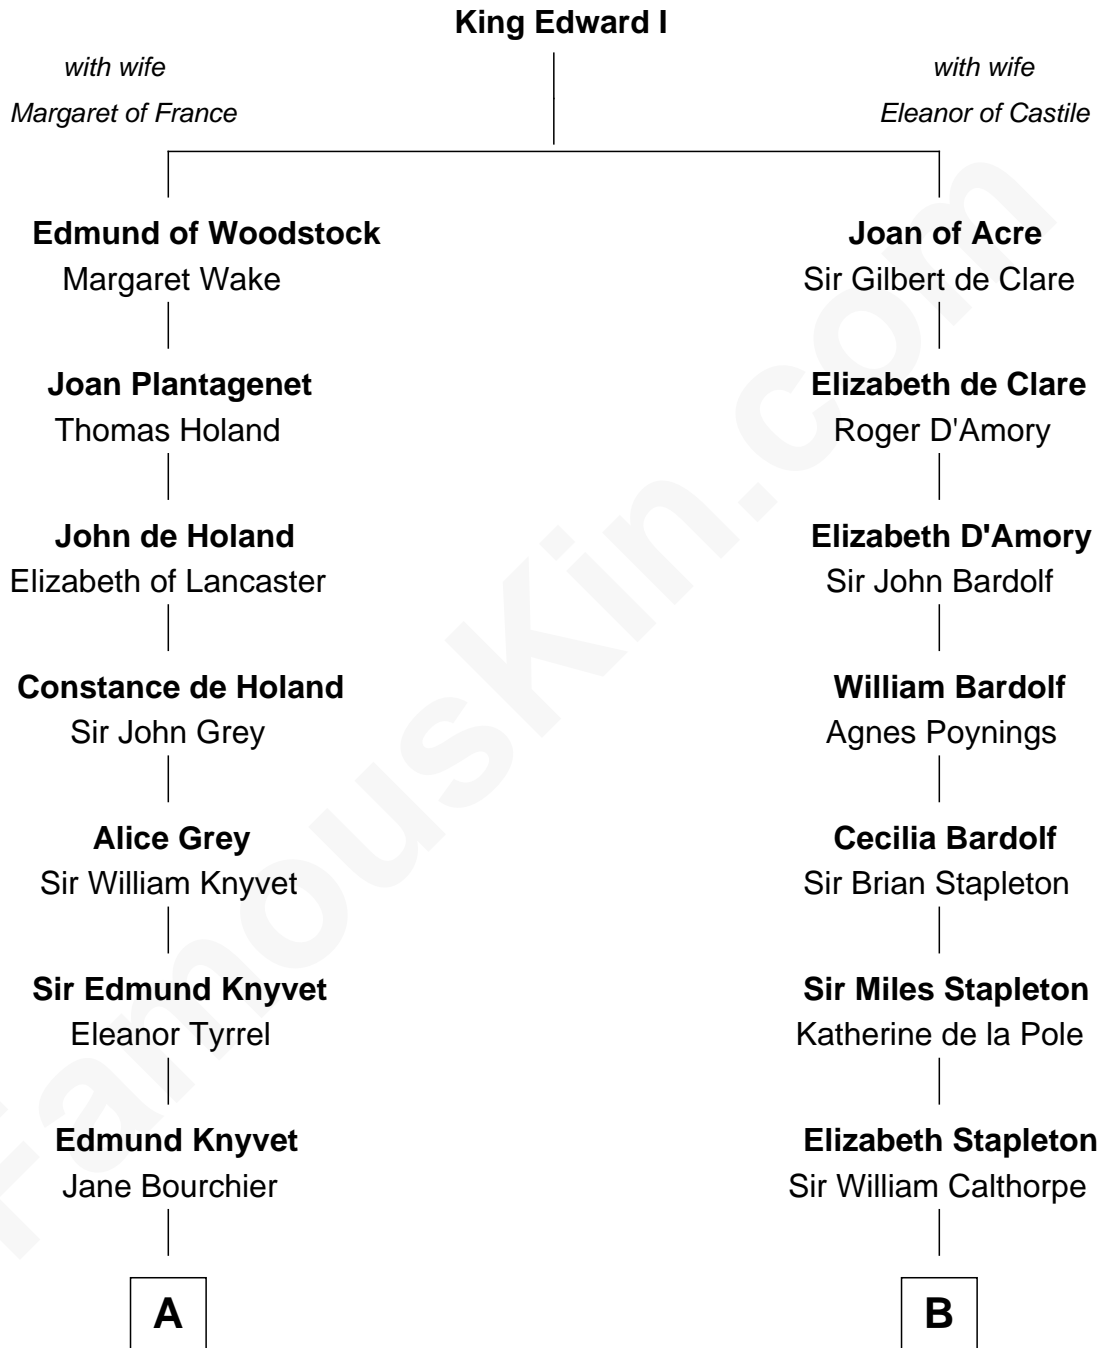

# FamousKin.com Relationship Chart of

**Story Musgrave**

*NASA Astronaut*

21st cousin of

**Jesse James**

*Outlaw, Bank Robber, Murderer*

**C**

**William Gray**  
Sarah Frances Loring

**Edward Gray**  
Elizabeth Gray Story

**Marguerite Gray**  
John Butler Swann

**Marguerite Swann**  
Percy Musgrave

**Story Musgrave**  
*NASA Astronaut*

**D**

**Rachel Dorsey**  
Anthony Lindsay

**Anthony Lindsay**  
Ailsey Cole

**Sarah Lindsay**  
James Cole

**Zerelda Elizabeth Cole**  
Robert Sallee James

**Jesse James**  
*Outlaw, Bank Robber, Murderer*