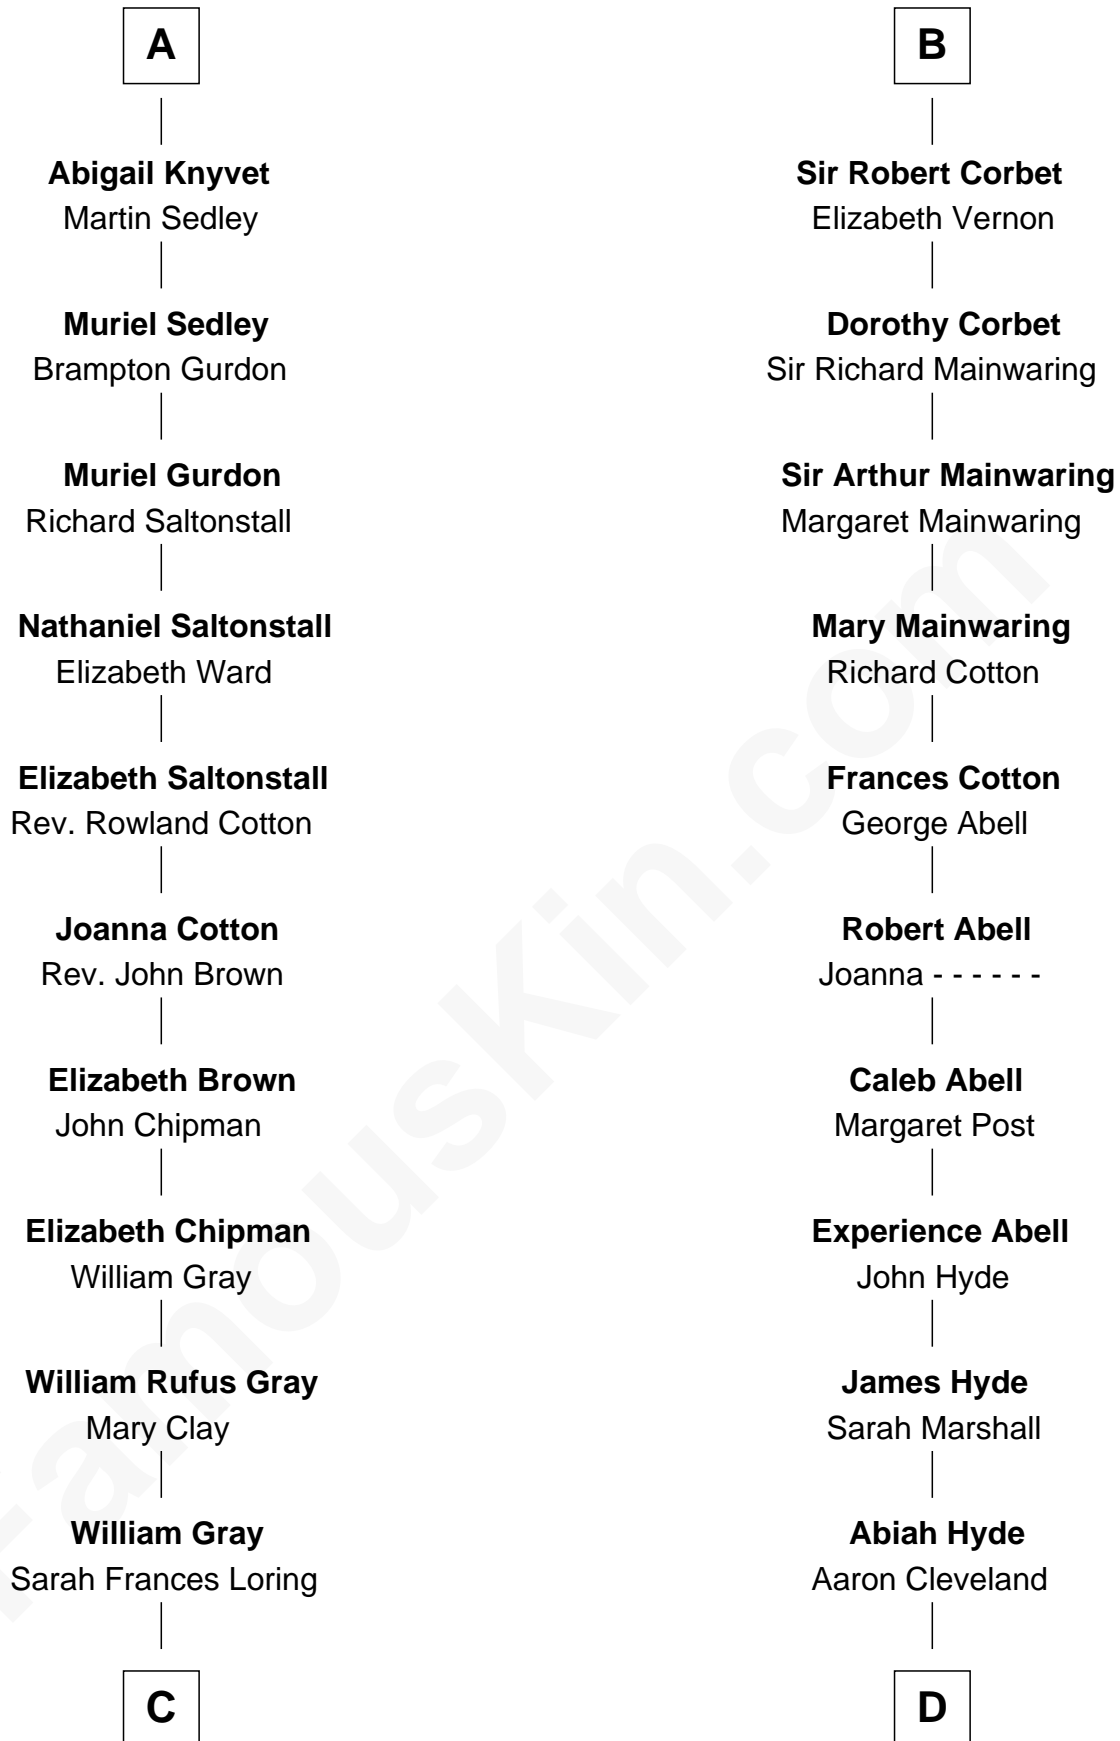

FamousKin.com Relationship Chart of

Story Musgrave

NASA Astronaut

19th cousin 1 time removed of

Grover Cleveland

22nd and 24th U.S. President

FamousKin.com