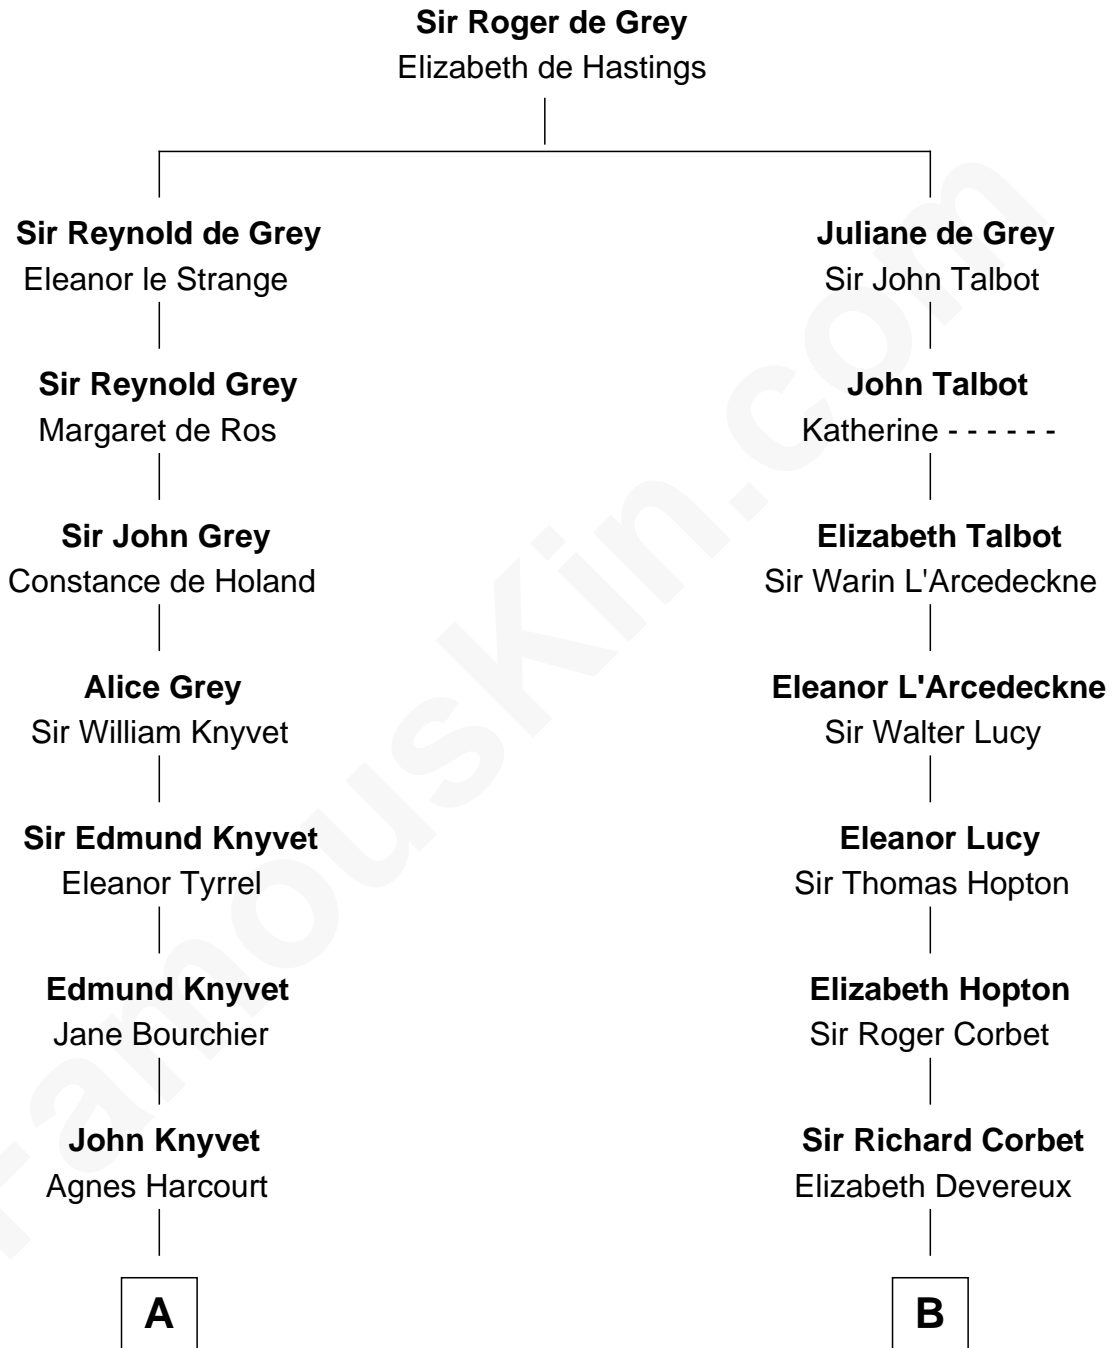

FamousKin.com Relationship Chart of

Story Musgrave

NASA Astronaut

19th cousin 1 time removed of

Grover Cleveland

22nd and 24th U.S. President

FamousKin.com