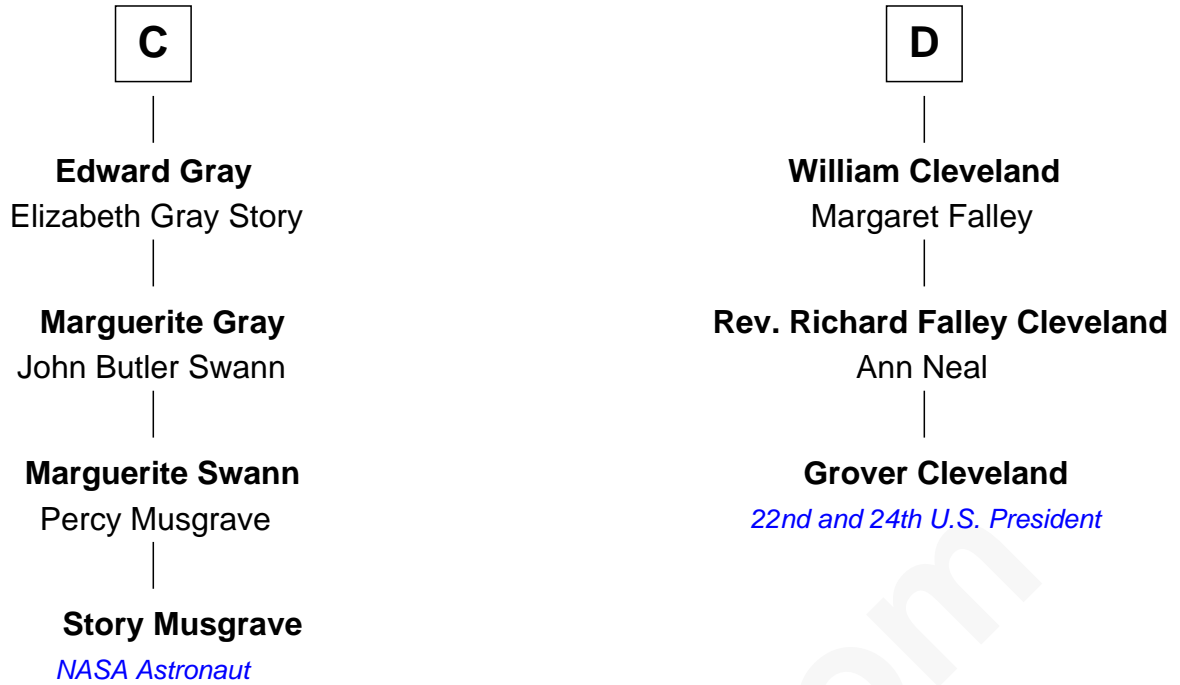

FamousKin.com Relationship Chart of

Story Musgrave

NASA Astronaut

19th cousin 1 time removed of

Grover Cleveland

22nd and 24th U.S. President

FamousKin.com