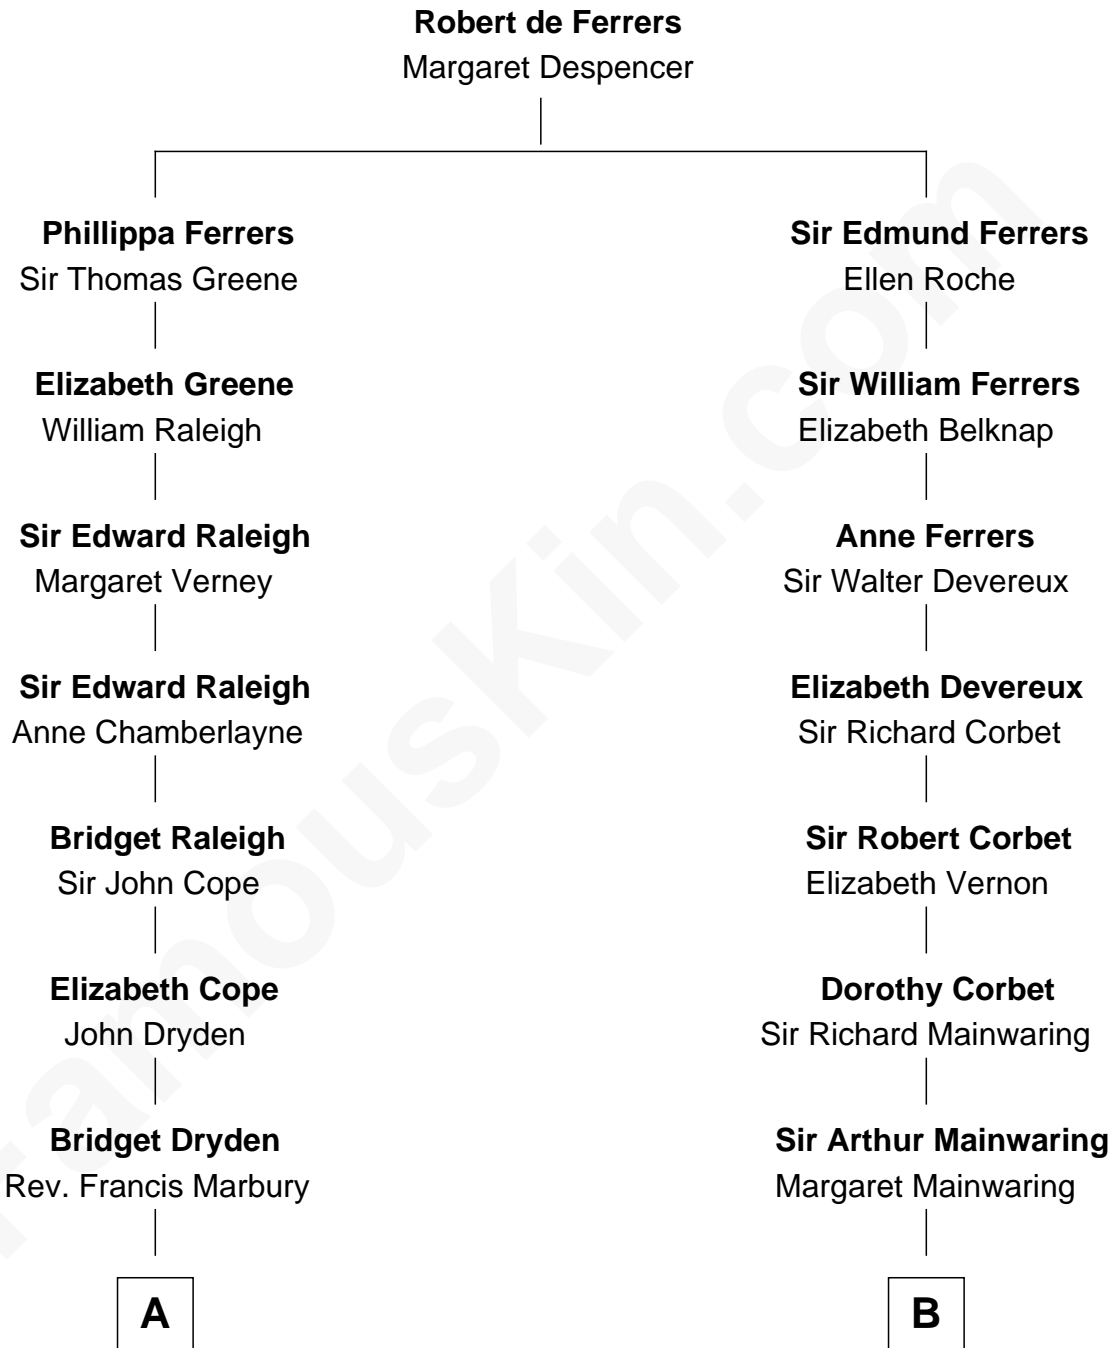

FamousKin.com
Relationship Chart of
Story Musgrave
NASA Astronaut

16th cousin 3 times removed of
Grover Cleveland
22nd and 24th U.S. President

C

—
Marguerite Gray
John Butler Swann

—
Marguerite Swann
Percy Musgrave

—
Story Musgrave
NASA Astronaut

FamousKin.com