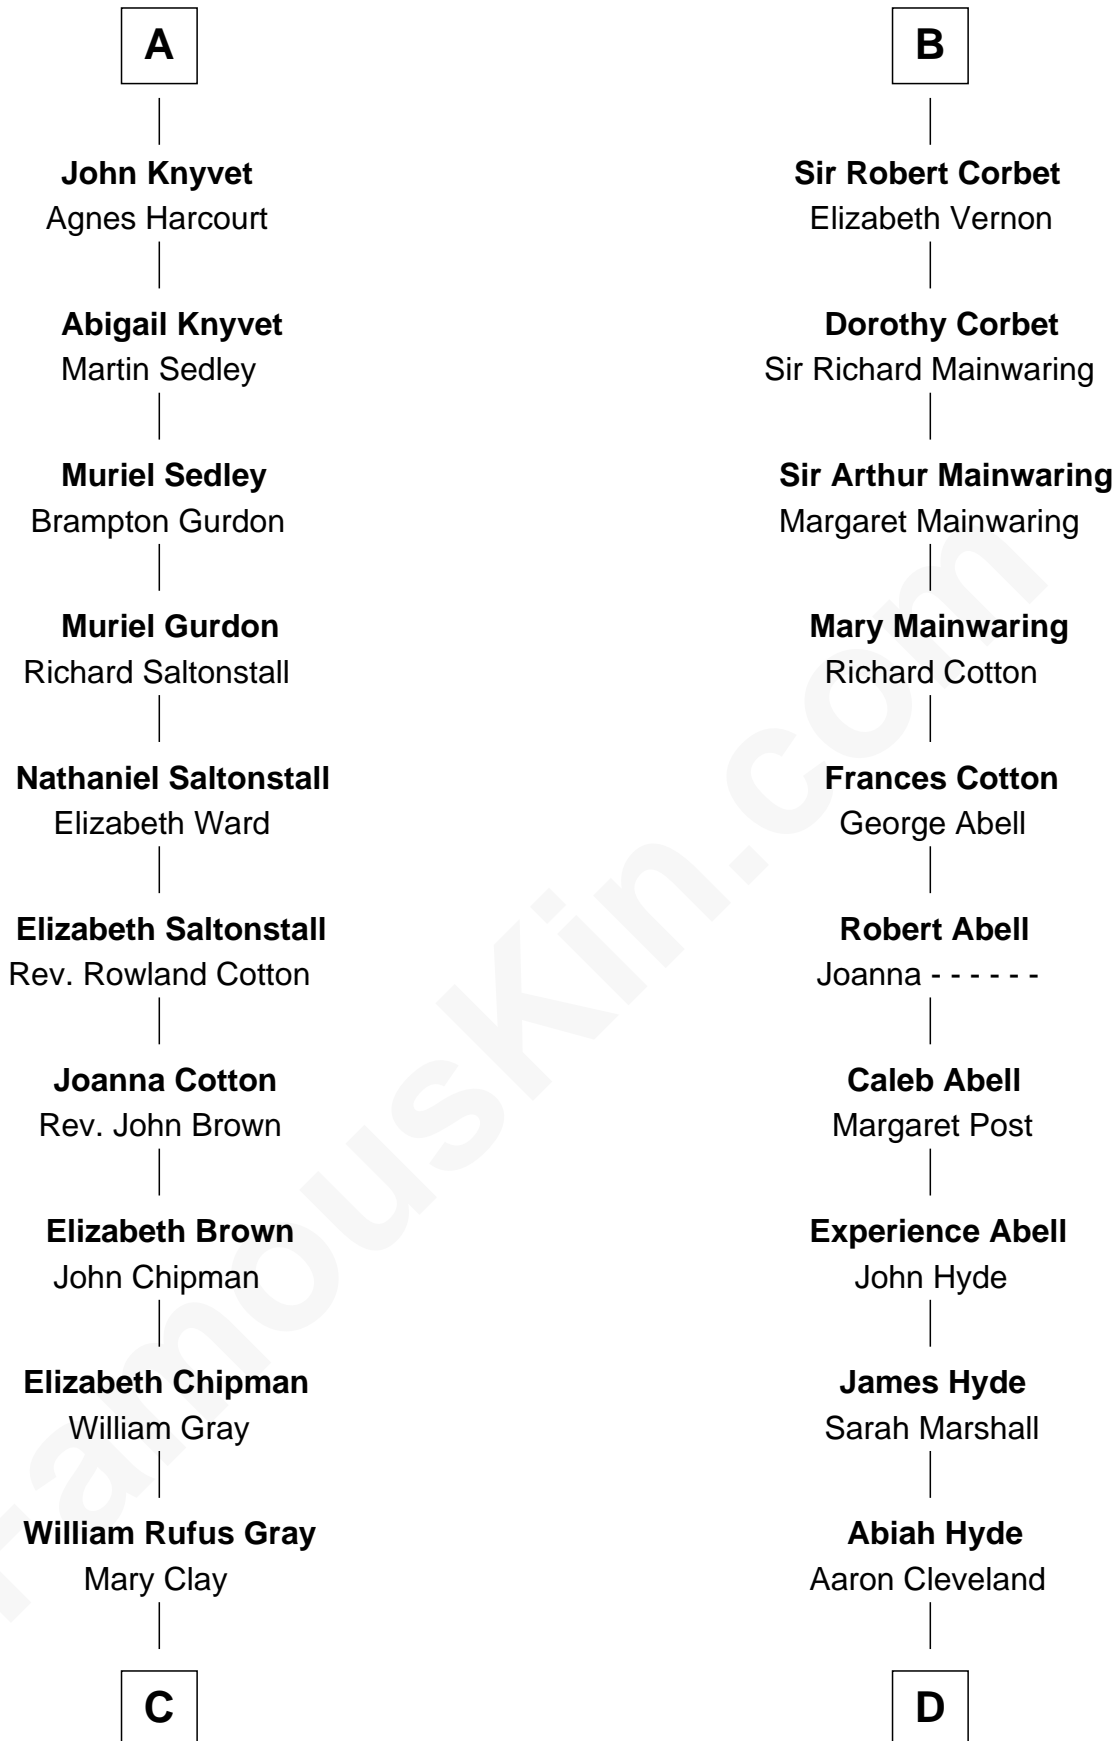

FamousKin.com
Relationship Chart of
Story Musgrave
NASA Astronaut

19th cousin 2 times removed of
Grover Cleveland
22nd and 24th U.S. President

C

William Gray
Sarah Frances Loring

Edward Gray
Elizabeth Gray Story

Marguerite Gray
John Butler Swann

Marguerite Swann
Percy Musgrave

Story Musgrave
NASA Astronaut

D

William Cleveland
Margaret Falley

Rev. Richard Falley Cleveland
Ann Neal

Grover Cleveland
22nd and 24th U.S. President