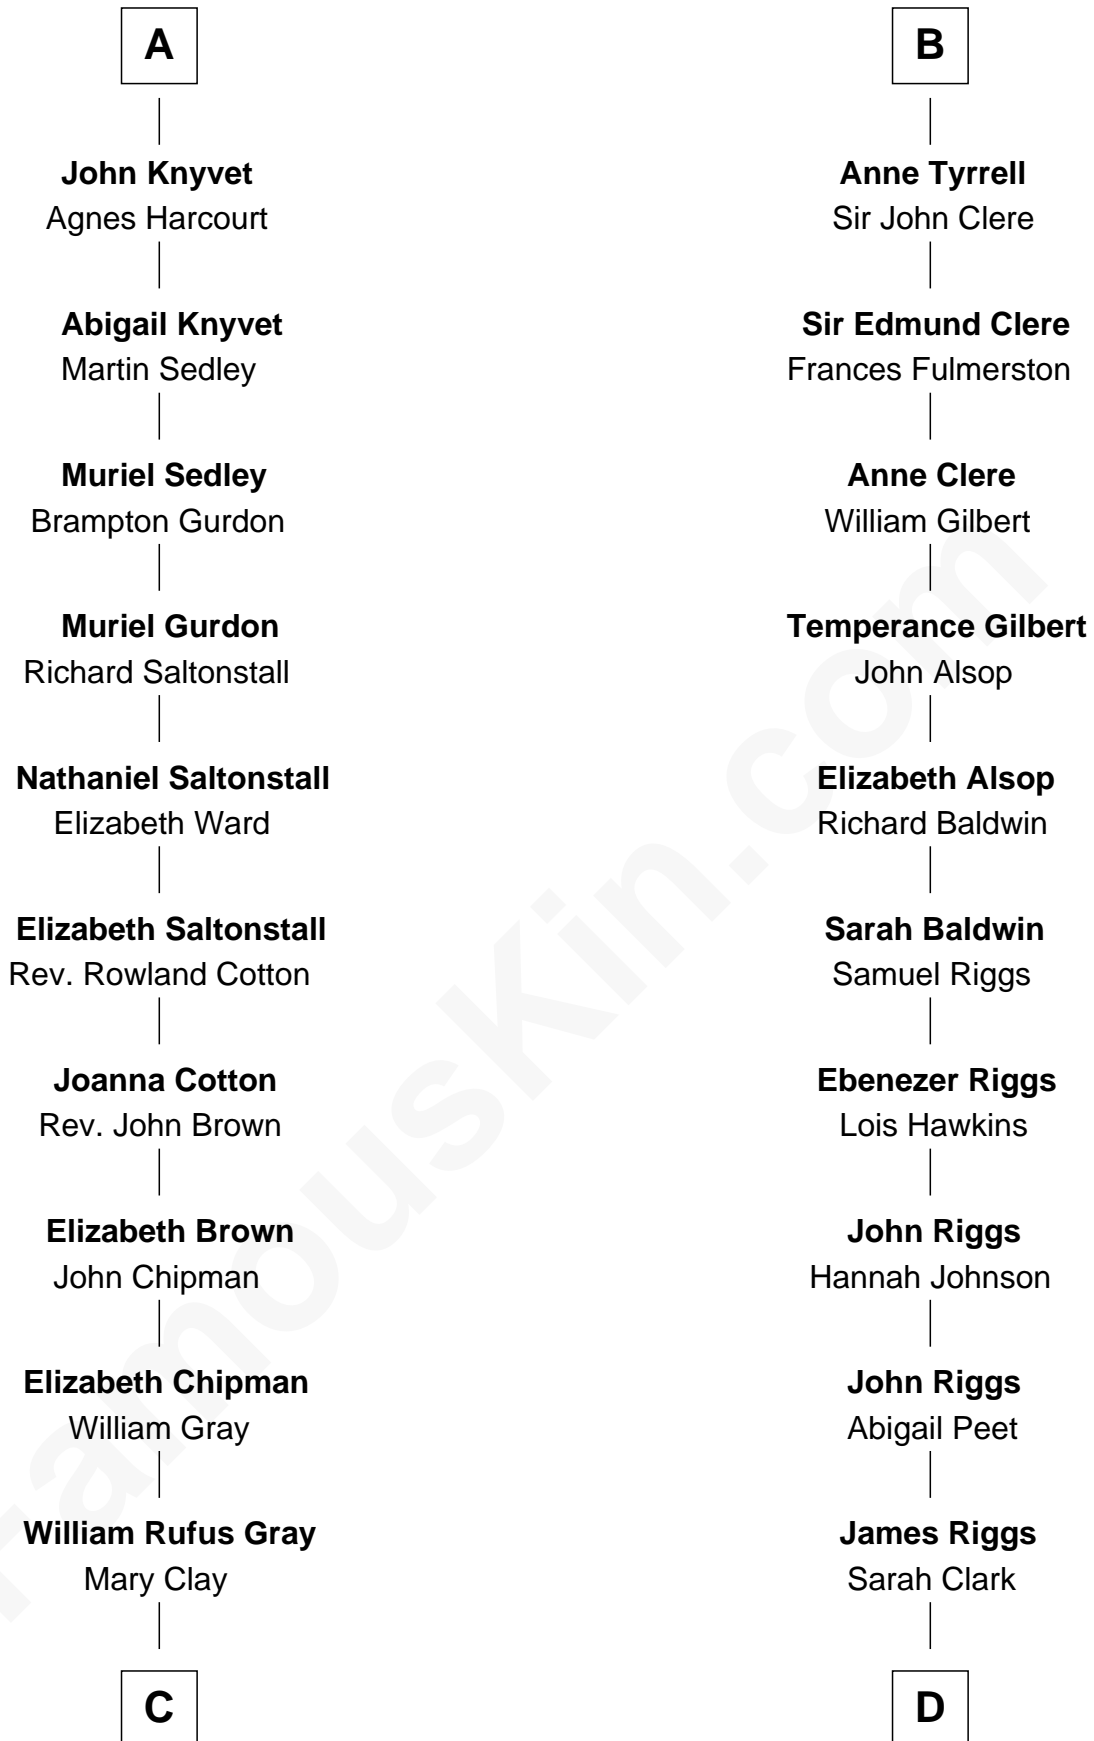

## Relationship Chart of

**Story Musgrave**

NASA Astronaut

21st cousin of

**Mamie (Doud) Eisenhower**

First Lady of President Dwight Eisenhower

**C**

**William Gray**  
Sarah Frances Loring

**Edward Gray**  
Elizabeth Gray Story

**Marguerite Gray**  
John Butler Swann

**Marguerite Swann**  
Percy Musgrave

**Story Musgrave**  
*NASA Astronaut*

**D**

**George Riggs**  
Phebe Caniff

**Maria Riggs**  
Eli Doud

**Royal Houghton Doud**  
Mary Cornelia Sheldon

**John Sheldon Doud**  
Elivera Mathilda Carlson

**Mamie (Doud) Eisenhower**  
*First Lady of Dwight Eisenhower*