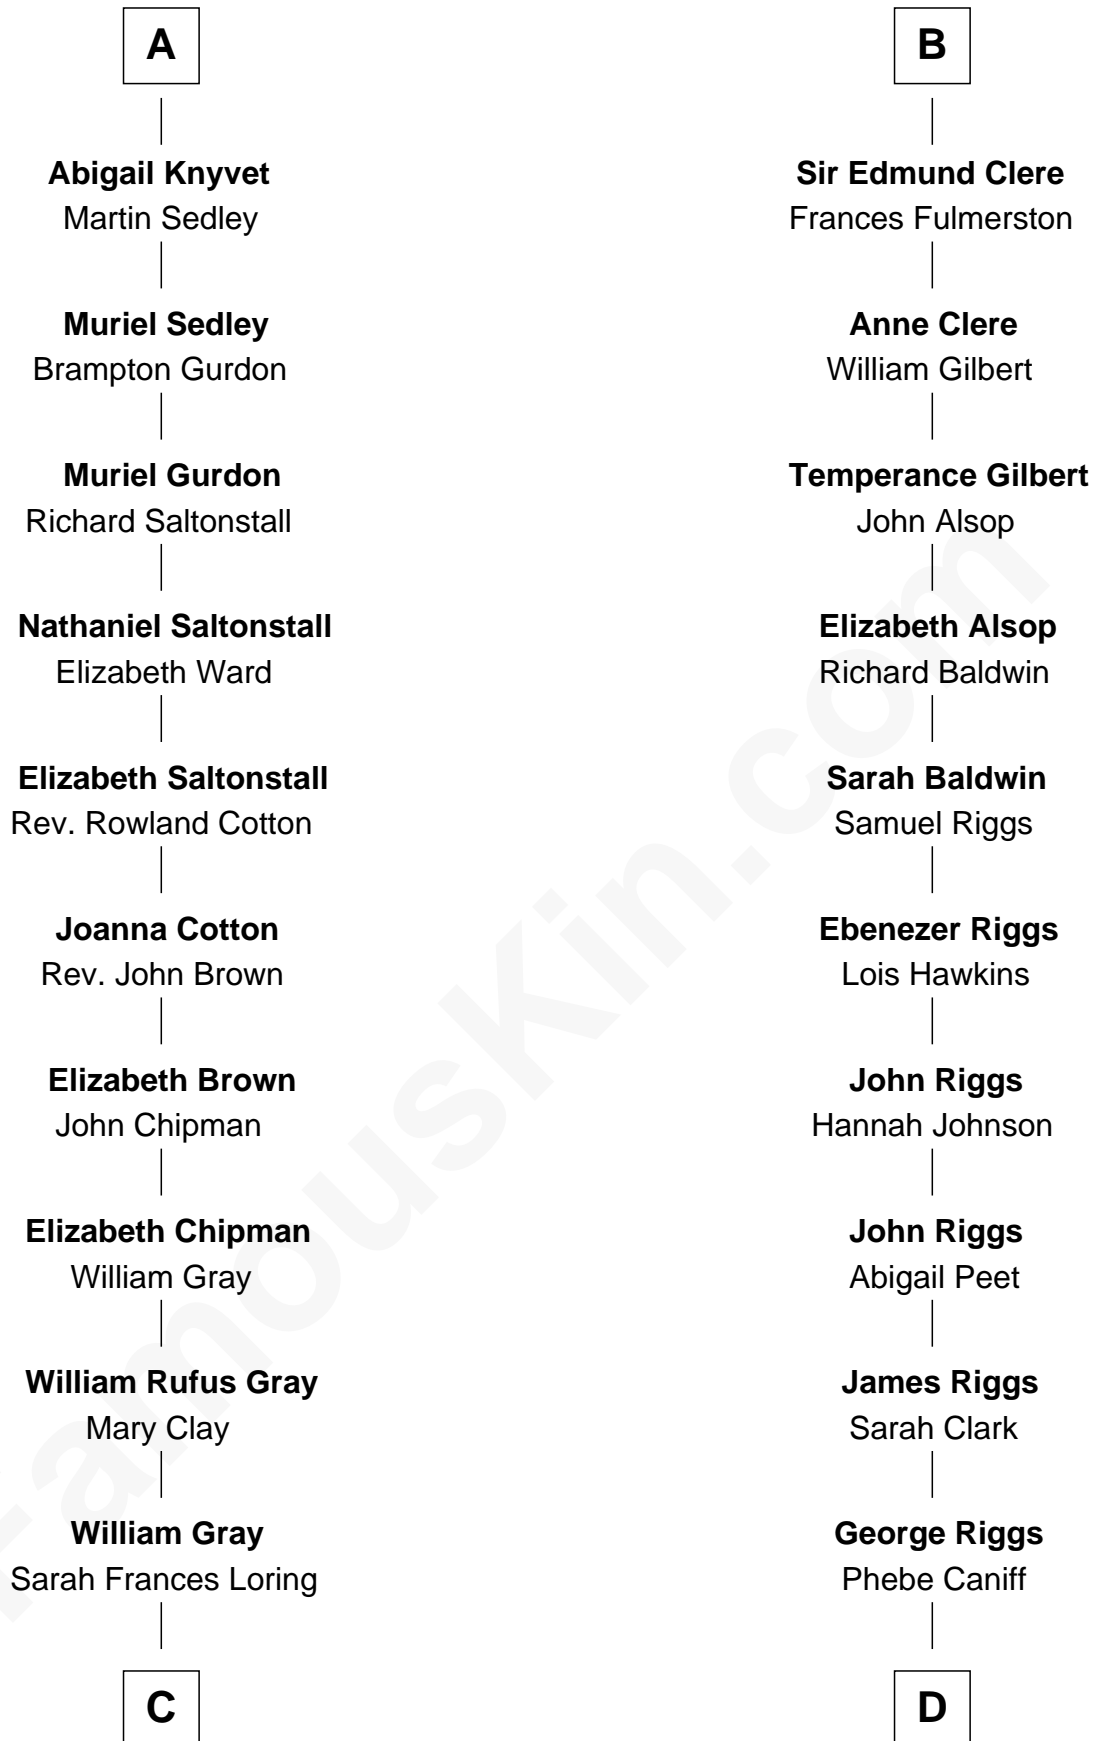

FamousKin.com Relationship Chart of

Story Musgrave

NASA Astronaut

20th cousin of

Mamie (Doud) Eisenhower

First Lady of President Dwight Eisenhower

C

Edward Gray
Elizabeth Gray Story

Marguerite Gray
John Butler Swann

Marguerite Swann
Percy Musgrave

Story Musgrave
NASA Astronaut

D

Maria Riggs
Eli Doud

Royal Houghton Doud
Mary Cornelia Sheldon

John Sheldon Doud
Elivera Mathilda Carlson

Mamie (Doud) Eisenhower
First Lady of Dwight Eisenhower