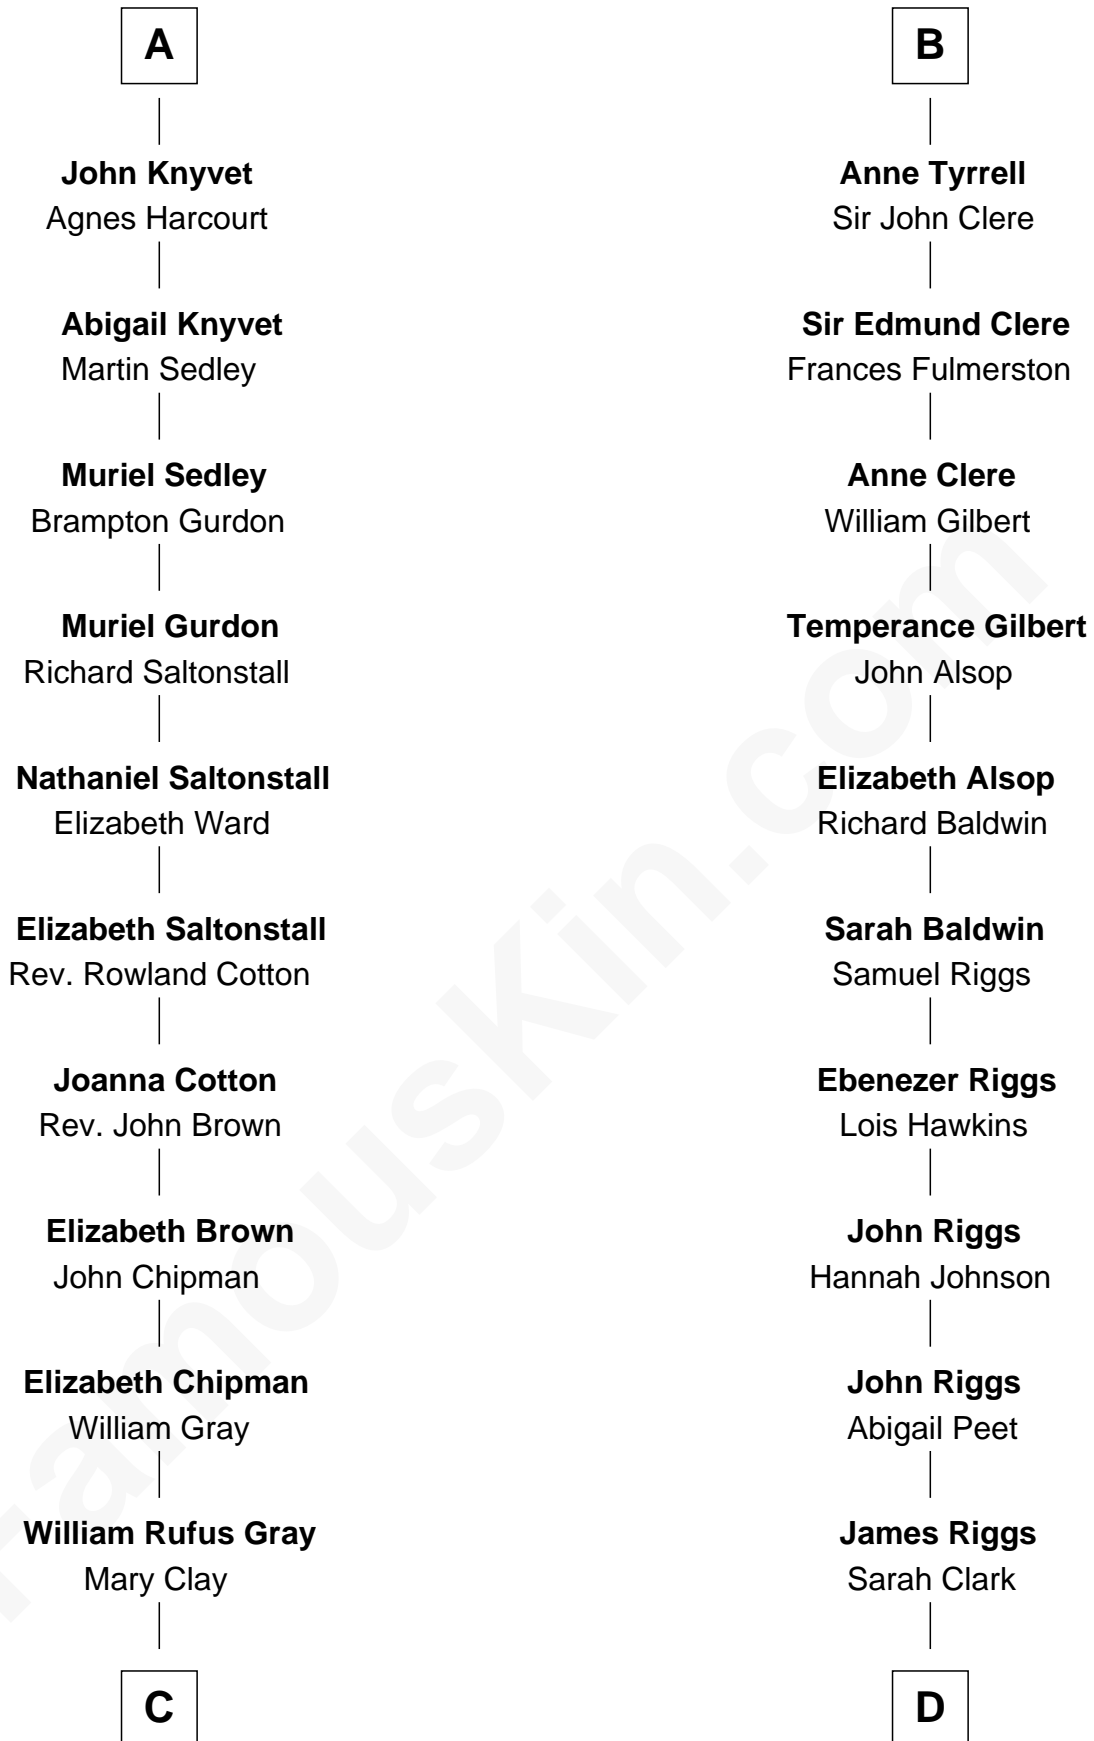

# FamousKin.com Relationship Chart of

**Story Musgrave**

NASA Astronaut

21st cousin of

**Mamie (Doud) Eisenhower**

First Lady of President Dwight Eisenhower

**Hugh de Audley**

Margaret de Clare

**C**

**William Gray**  
Sarah Frances Loring

**Edward Gray**  
Elizabeth Gray Story

**Marguerite Gray**  
John Butler Swann

**Marguerite Swann**  
Percy Musgrave

**Story Musgrave**  
*NASA Astronaut*

**D**

**George Riggs**  
Phebe Caniff

**Maria Riggs**  
Eli Doud

**Royal Houghton Doud**  
Mary Cornelia Sheldon

**John Sheldon Doud**  
Elivera Mathilda Carlson

**Mamie (Doud) Eisenhower**  
*First Lady of Dwight Eisenhower*