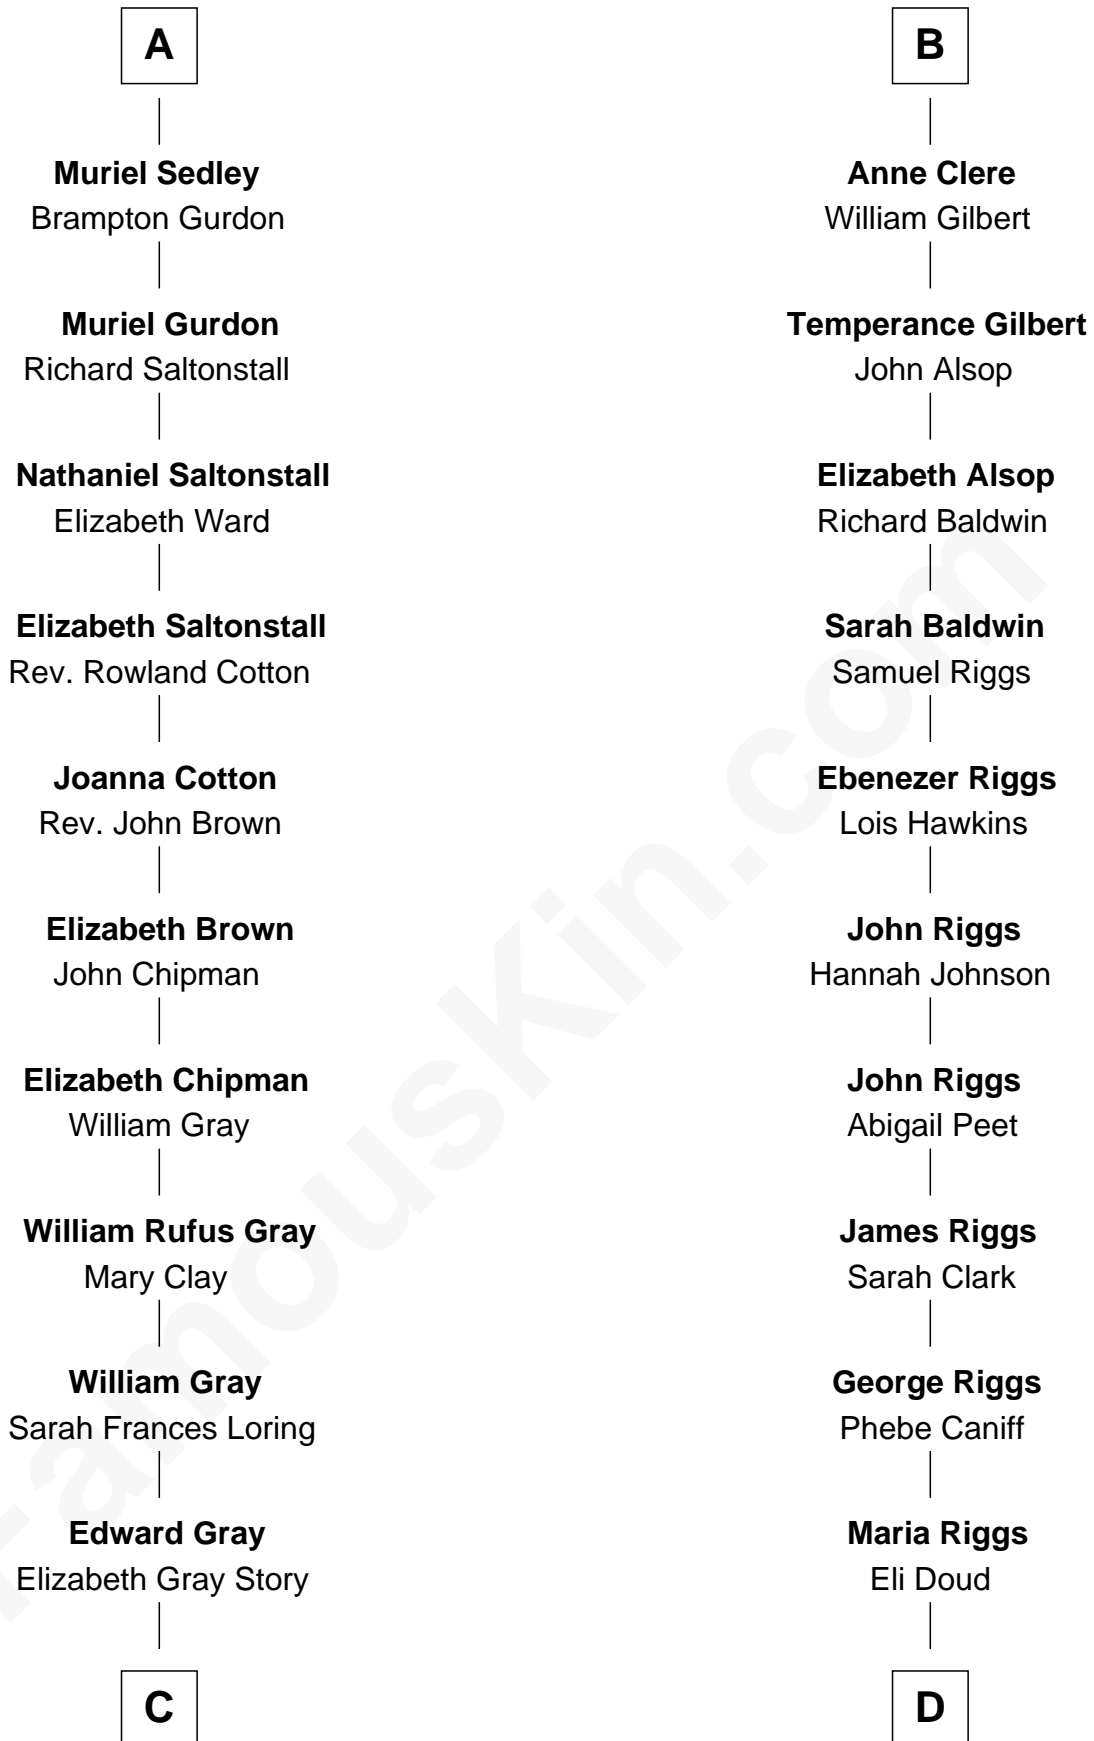

FamousKin.com Relationship Chart of

Story Musgrave

NASA Astronaut

19th cousin of

Mamie (Doud) Eisenhower

First Lady of President Dwight Eisenhower

Sir Richard Fitzalan

Elizabeth de Bohun

Elizabeth Fitzalan
Sir Thomas Mowbray

Margaret Mowbray
Sir Robert Howard

Sir John Howard
Margaret Chedworth

Katherine Howard
Sir John Bouchier

Jane Bouchier
Edmund Knyvet

John Knyvet
Agnes Harcourt

Abigail Knyvet
Martin Sedley

A

Joan Fitzalan
Sir William Beauchamp

Joan Beauchamp
James Butler

Sir Thomas Butler
Anne Hankeford

Margaret Butler
Sir William Boleyn

Alice Boleyn
Sir Robert Clere

Sir John Clere
Anne Tyrrell

Sir Edmund Clere
Frances Fulmerston

B

C

Marguerite Gray
John Butler Swann

Marguerite Swann
Percy Musgrave

Story Musgrave
NASA Astronaut

D

Royal Houghton Doud
Mary Cornelia Sheldon

John Sheldon Doud
Elivera Mathilda Carlson