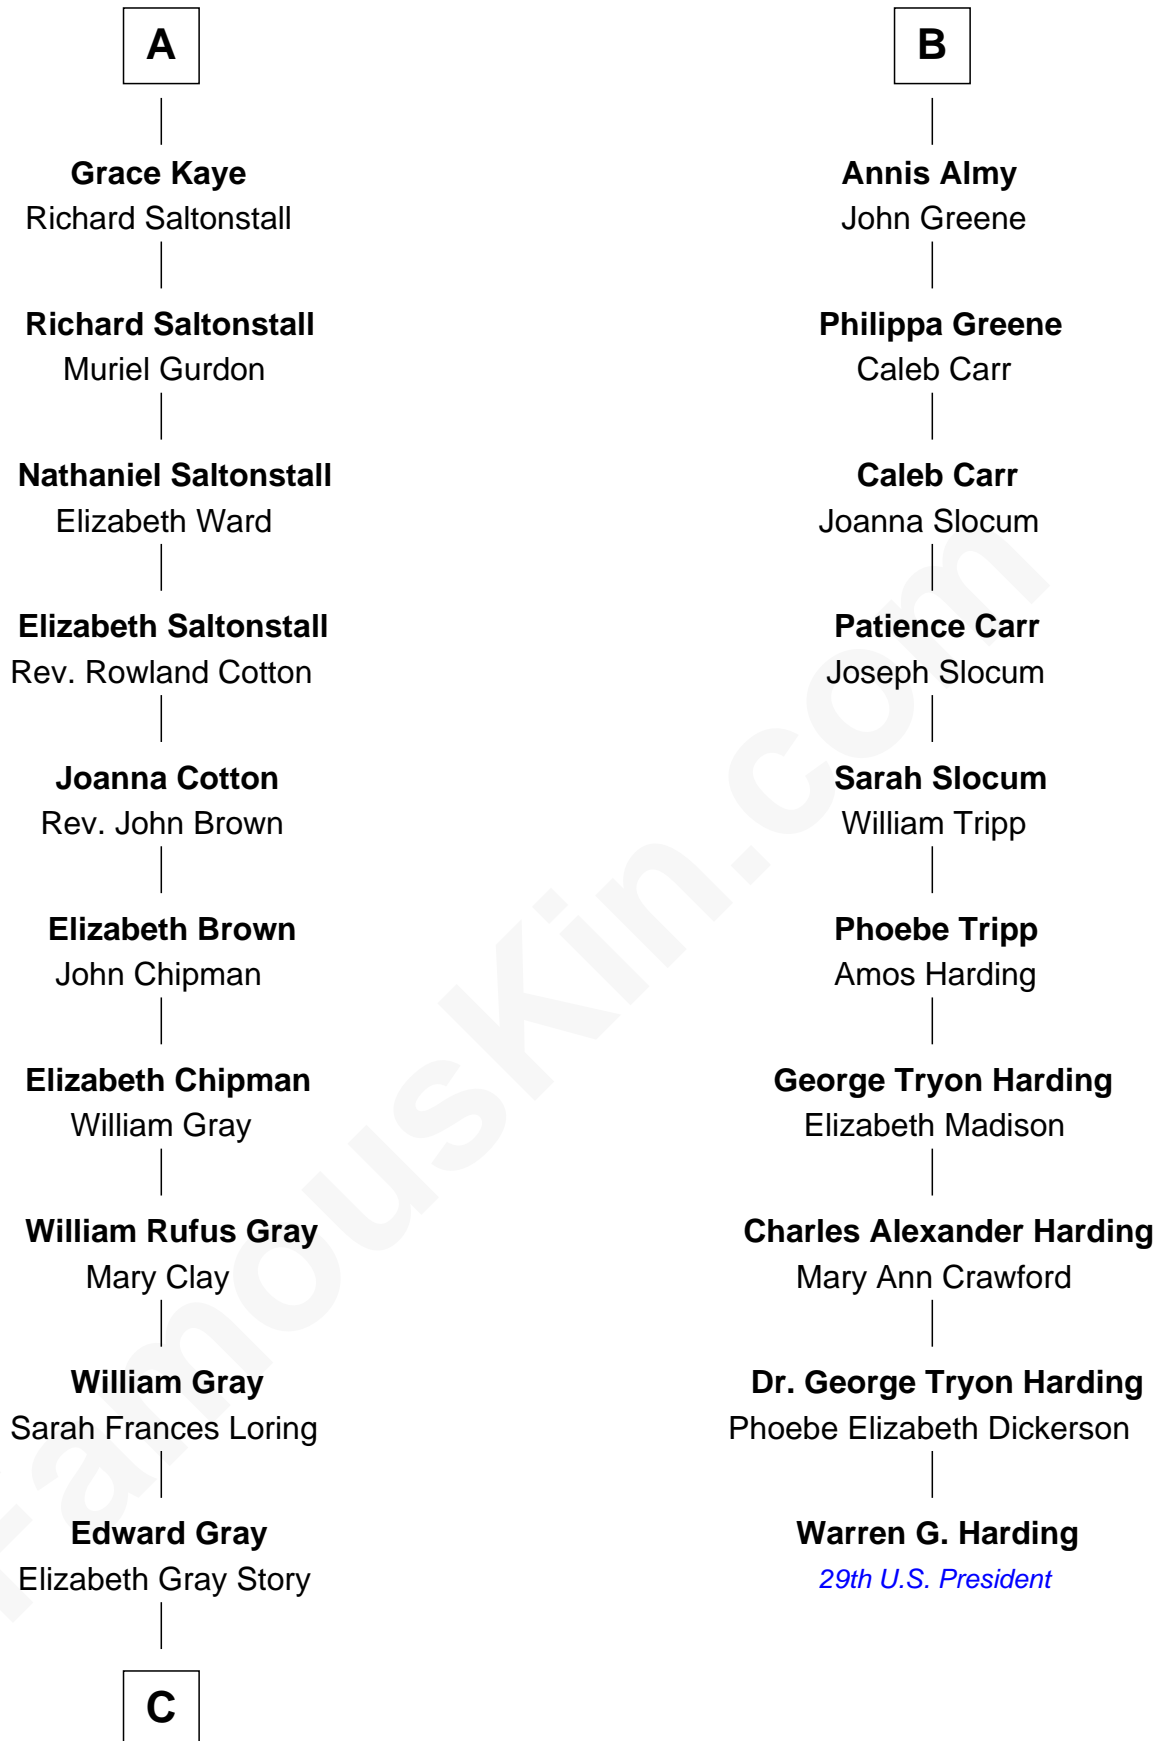

**FamousKin.com**  
**Relationship Chart of**  
**Story Musgrave**  
*NASA Astronaut*

16th cousin 3 times removed of

**Warren G. Harding**  
*29th U.S. President*

**Sir Thomas Aylesbury**  
 Katherine Pabenham

**Isabel Aylesbury**  
 Sir Thomas Chaworth

**Eleanor Aylesbury**  
 Sir Humphrey Stafford

**Elizabeth Chaworth**  
 Sir William FitzWilliam

**Humphrey Stafford**  
 Katherine Fray

**Isabel FitzWilliam**  
 Richard Wentworth

**John Kaye**  
 Dorothy Mauleverer

**Stafford Barlow**  
 -----

**Robert Kaye**  
 Anne Flower

**Audrey Barlow**  
 William Almy

**A**

**B**

**C**

—  
**Marguerite Gray**  
John Butler Swann

—  
**Marguerite Swann**  
Percy Musgrave

—  
**Story Musgrave**  
*NASA Astronaut*

FamousKin.com