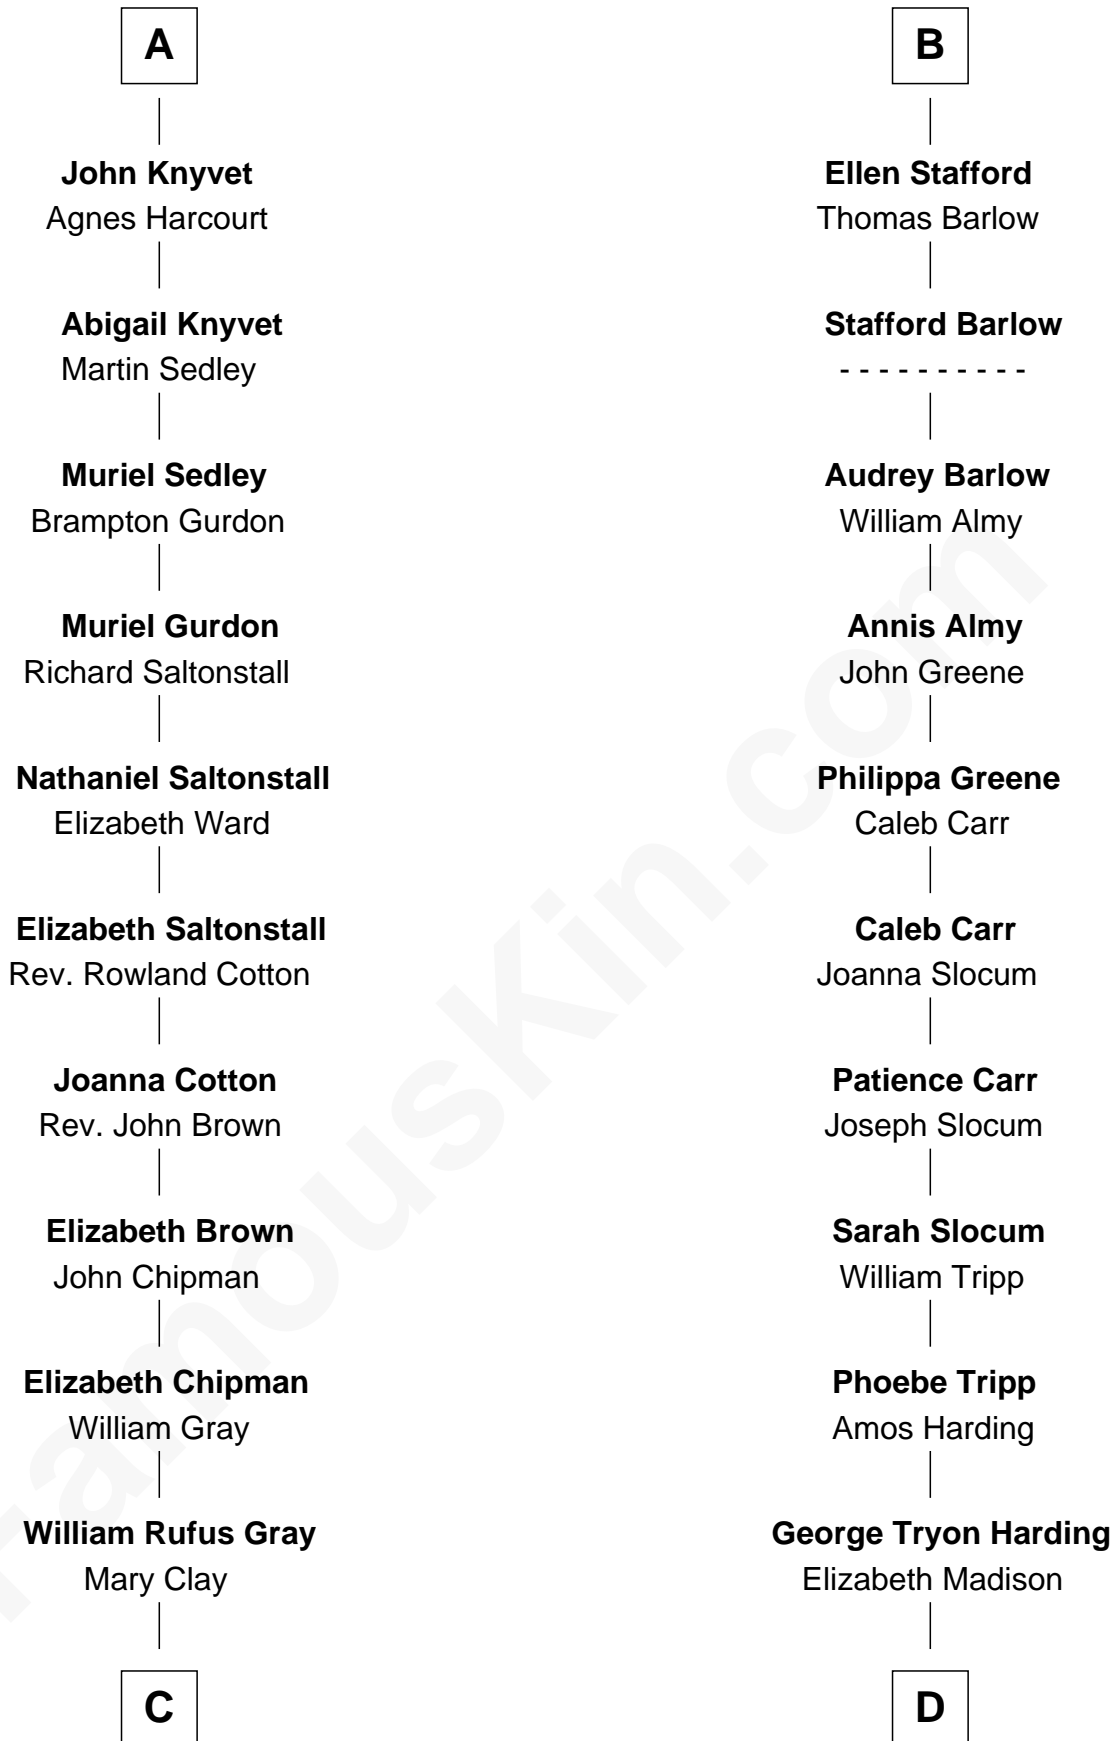

FamousKin.com
Relationship Chart of
Story Musgrave
NASA Astronaut

19th cousin 2 times removed of

Warren G. Harding
29th U.S. President

Sir Ralph Basset
 Joan - - - - -

Eleanor Basset
 Sir John Knyvet

Joan Basset
 Thomas de Aylesbury

Sir William Knyvet
 Alice Grey

Humphrey Stafford
 Katherine Fray

Sir Edmund Knyvet
 Eleanor Tyrrel

Sir Humphrey Stafford
 Margaret Fogge

Edmund Knyvet
 Jane Bouchier

Sir Humphrey Stafford
 Margaret Tame

A

B

C

William Gray
Sarah Frances Loring

Edward Gray
Elizabeth Gray Story

Marguerite Gray
John Butler Swann

Marguerite Swann
Percy Musgrave

Story Musgrave
NASA Astronaut

D

Charles Alexander Harding
Mary Ann Crawford