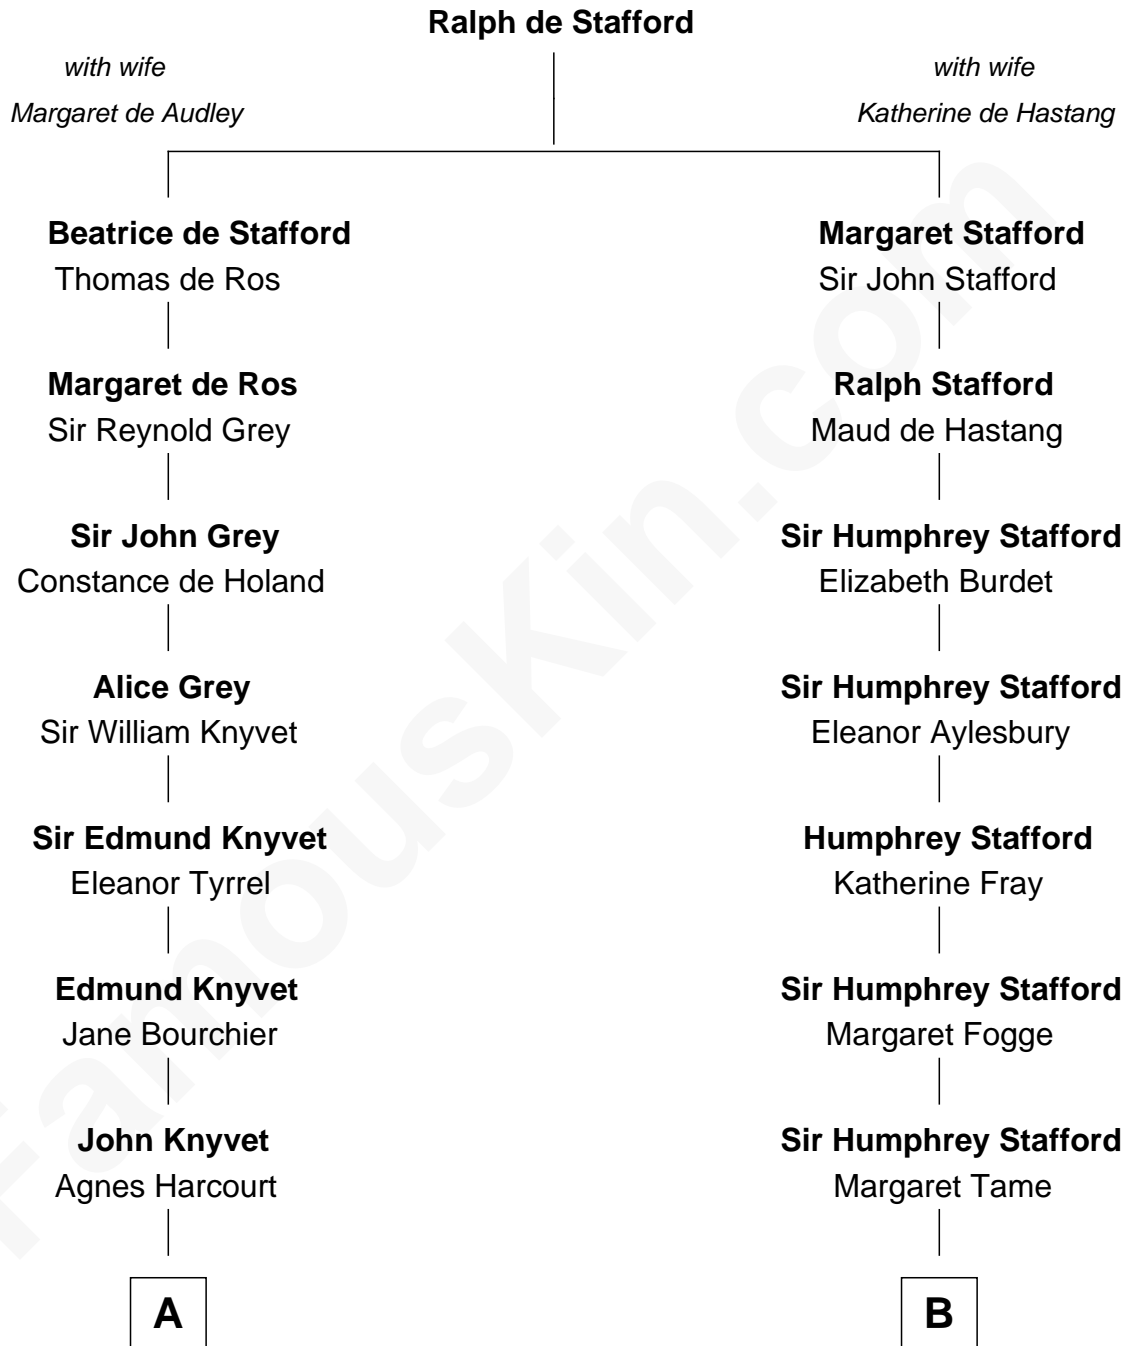

FamousKin.com

Relationship Chart of

Story Musgrave

NASA Astronaut

19th cousin 1 time removed of

Warren G. Harding
29th U.S. President

C

Edward Gray
Elizabeth Gray Story

Marguerite Gray
John Butler Swann

Marguerite Swann
Percy Musgrave

Story Musgrave
NASA Astronaut

D

Charles Alexander Harding
Mary Ann Crawford

Dr. George Tryon Harding
Phoebe Elizabeth Dickerson

Warren G. Harding
29th U.S. President