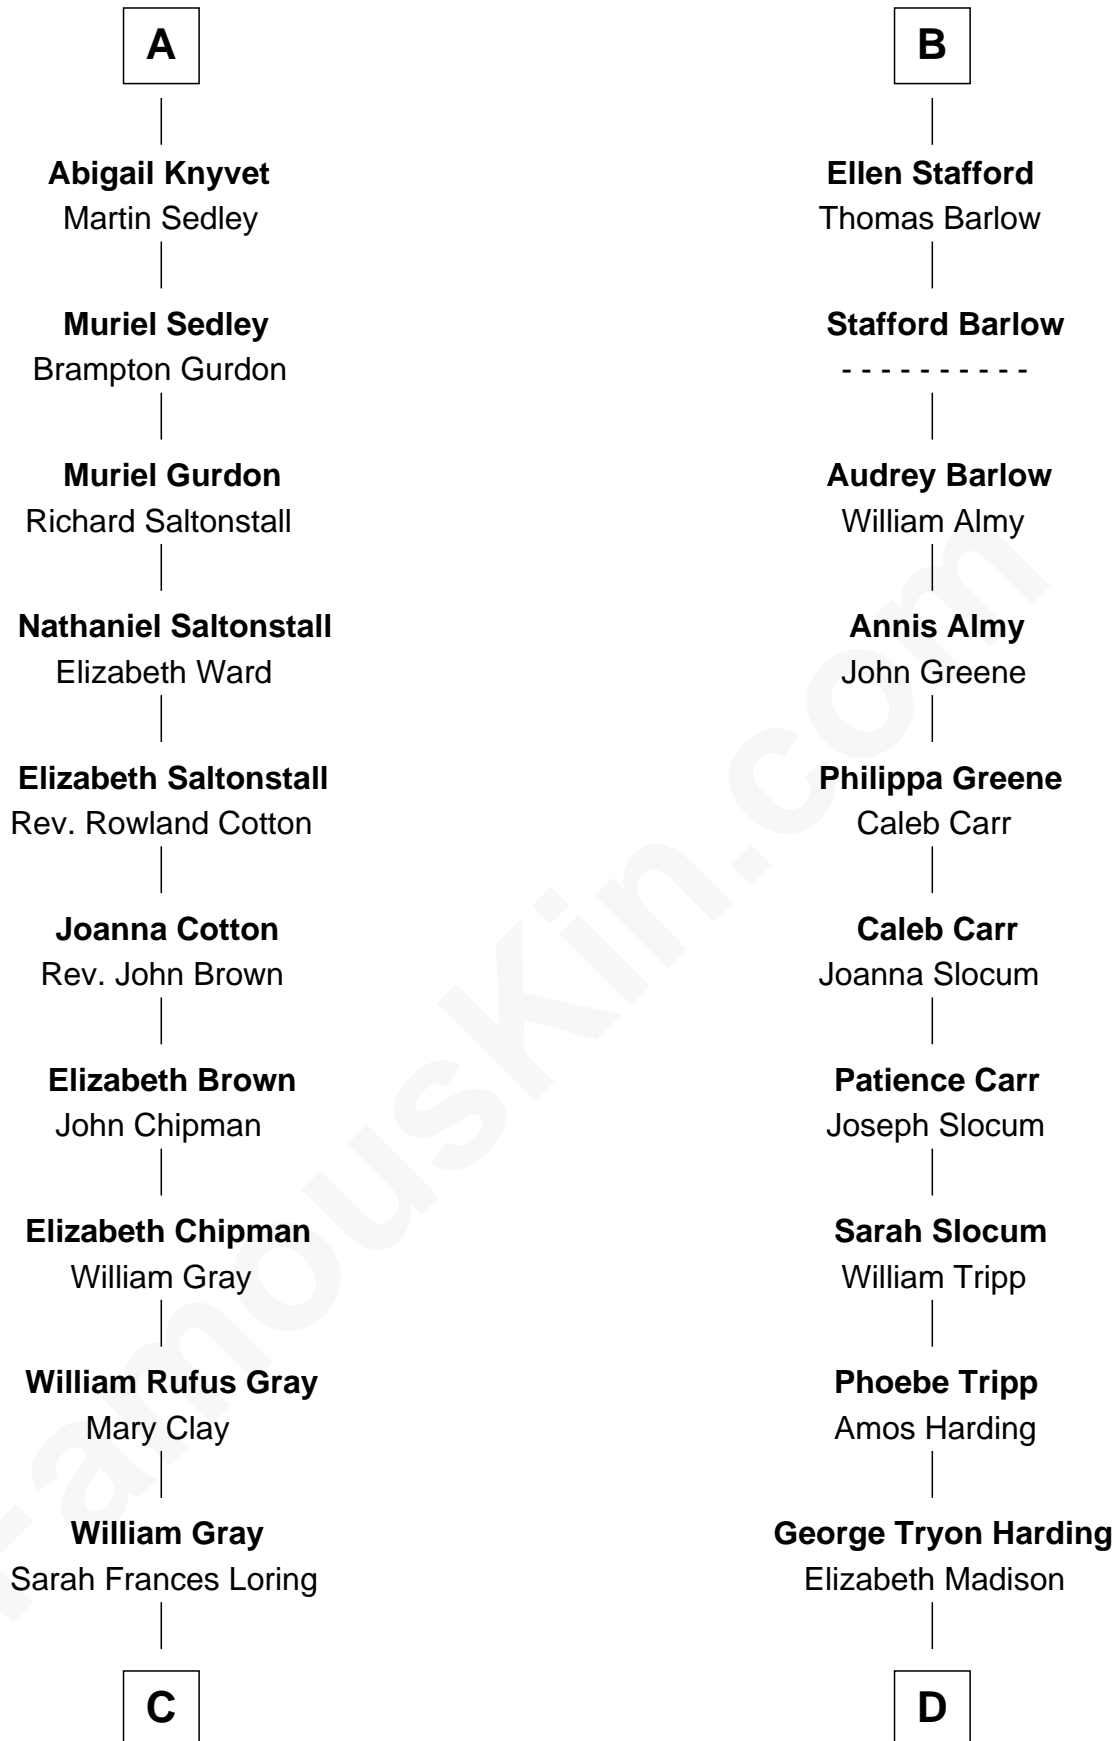

FamousKin.com

Relationship Chart of

Story Musgrave

NASA Astronaut

19th cousin 1 time removed of

Warren G. Harding
29th U.S. President

C

Edward Gray
Elizabeth Gray Story

Marguerite Gray
John Butler Swann

Marguerite Swann
Percy Musgrave

Story Musgrave
NASA Astronaut

D

Charles Alexander Harding
Mary Ann Crawford

Dr. George Tryon Harding
Phoebe Elizabeth Dickerson

Warren G. Harding
29th U.S. President