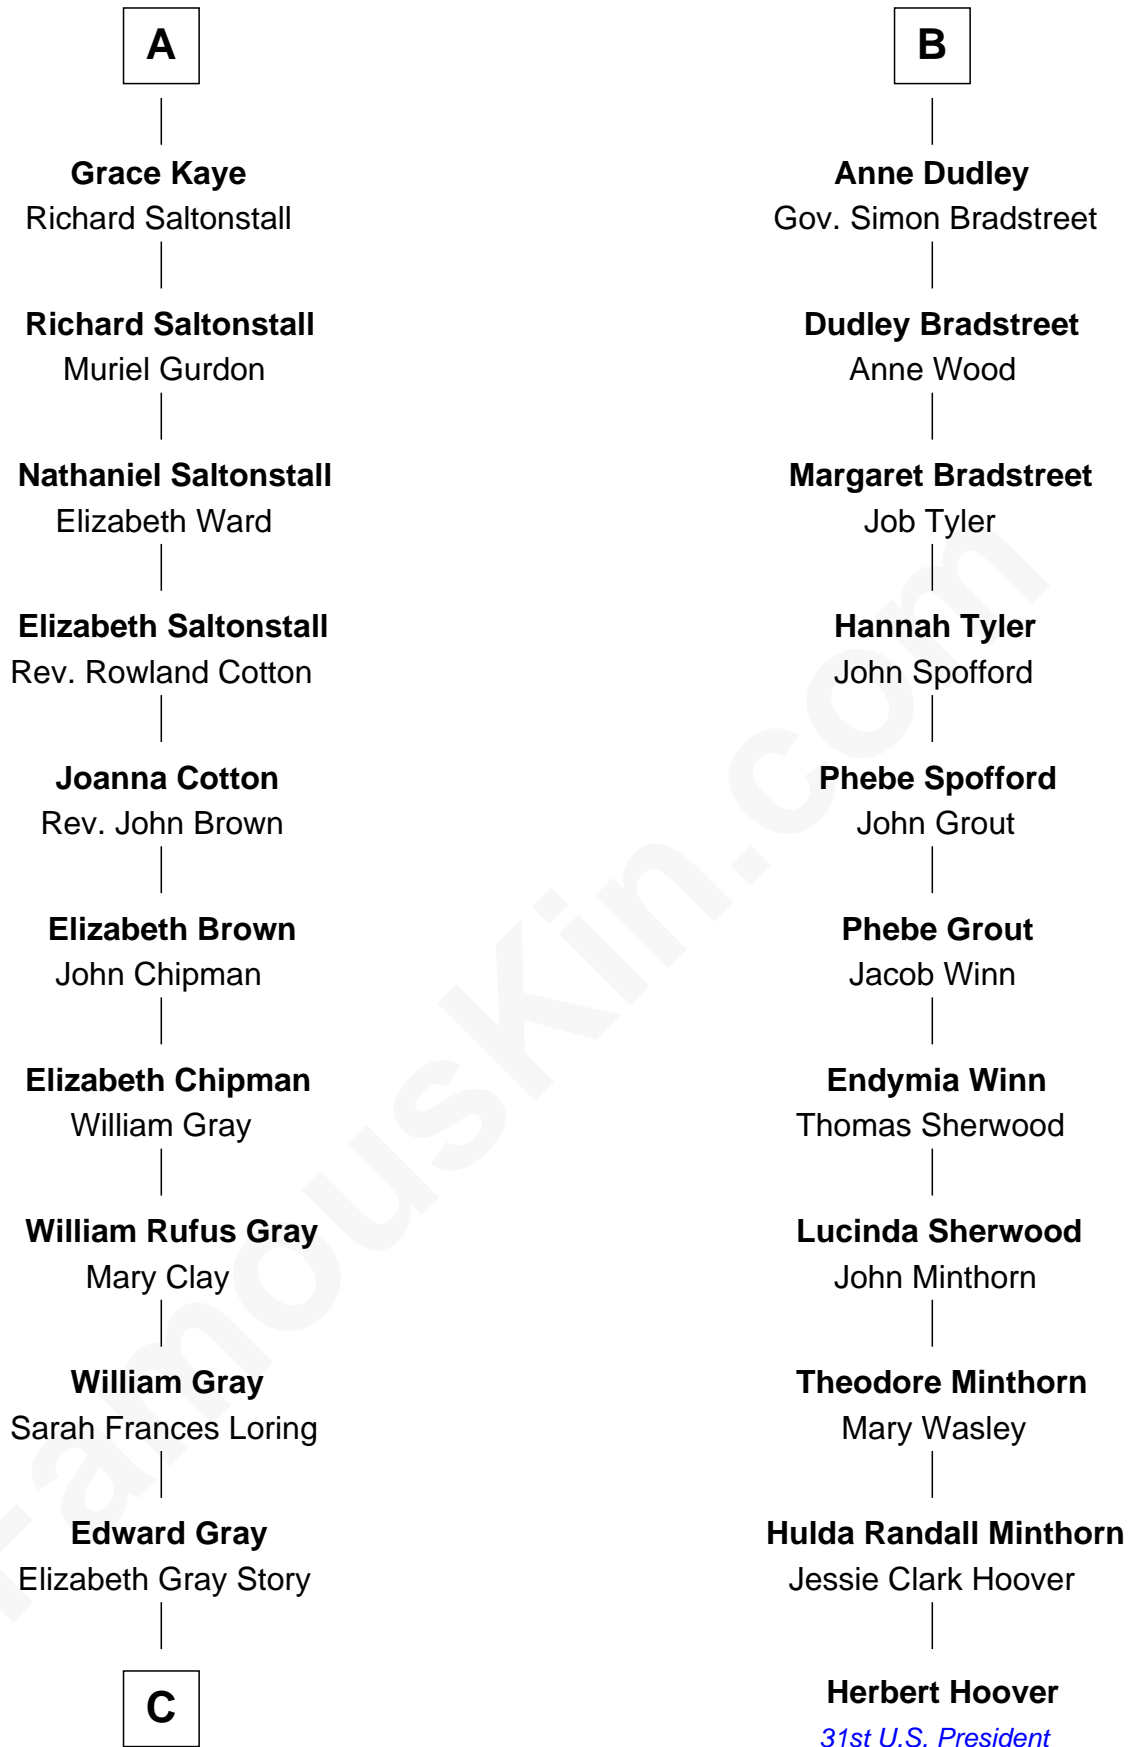

FamousKin.com

Relationship Chart of

Story Musgrave

NASA Astronaut

17th cousin 2 times removed of

Herbert Hoover
31st U.S. President

C

—
Marguerite Gray
John Butler Swann

—
Marguerite Swann
Percy Musgrave

—
Story Musgrave
NASA Astronaut

FamousKin.com