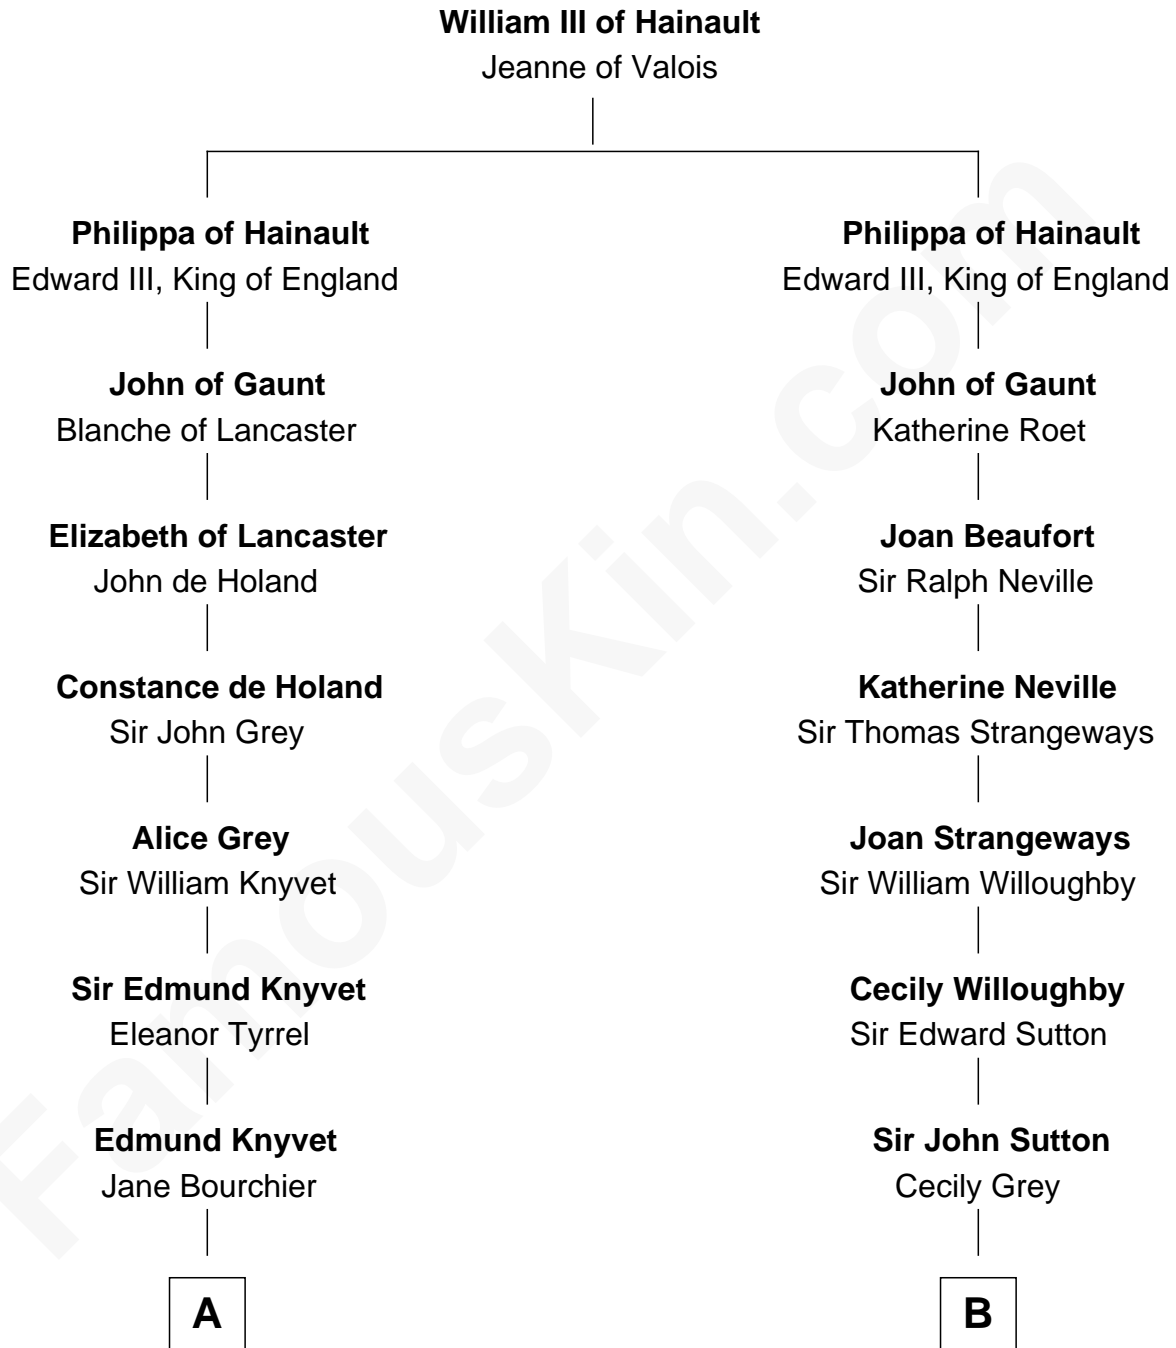

FamousKin.com
Relationship Chart of
Story Musgrave
NASA Astronaut

20th cousin 1 time removed of
Herbert Hoover
31st U.S. President

C

William Gray
Sarah Frances Loring

Edward Gray
Elizabeth Gray Story

Marguerite Gray
John Butler Swann

Marguerite Swann
Percy Musgrave

Story Musgrave
NASA Astronaut

D

Lucinda Sherwood
John Minthorn

Theodore Minthorn
Mary Wasley

Hulda Randall Minthorn
Jessie Clark Hoover

Herbert Hoover
31st U.S. President