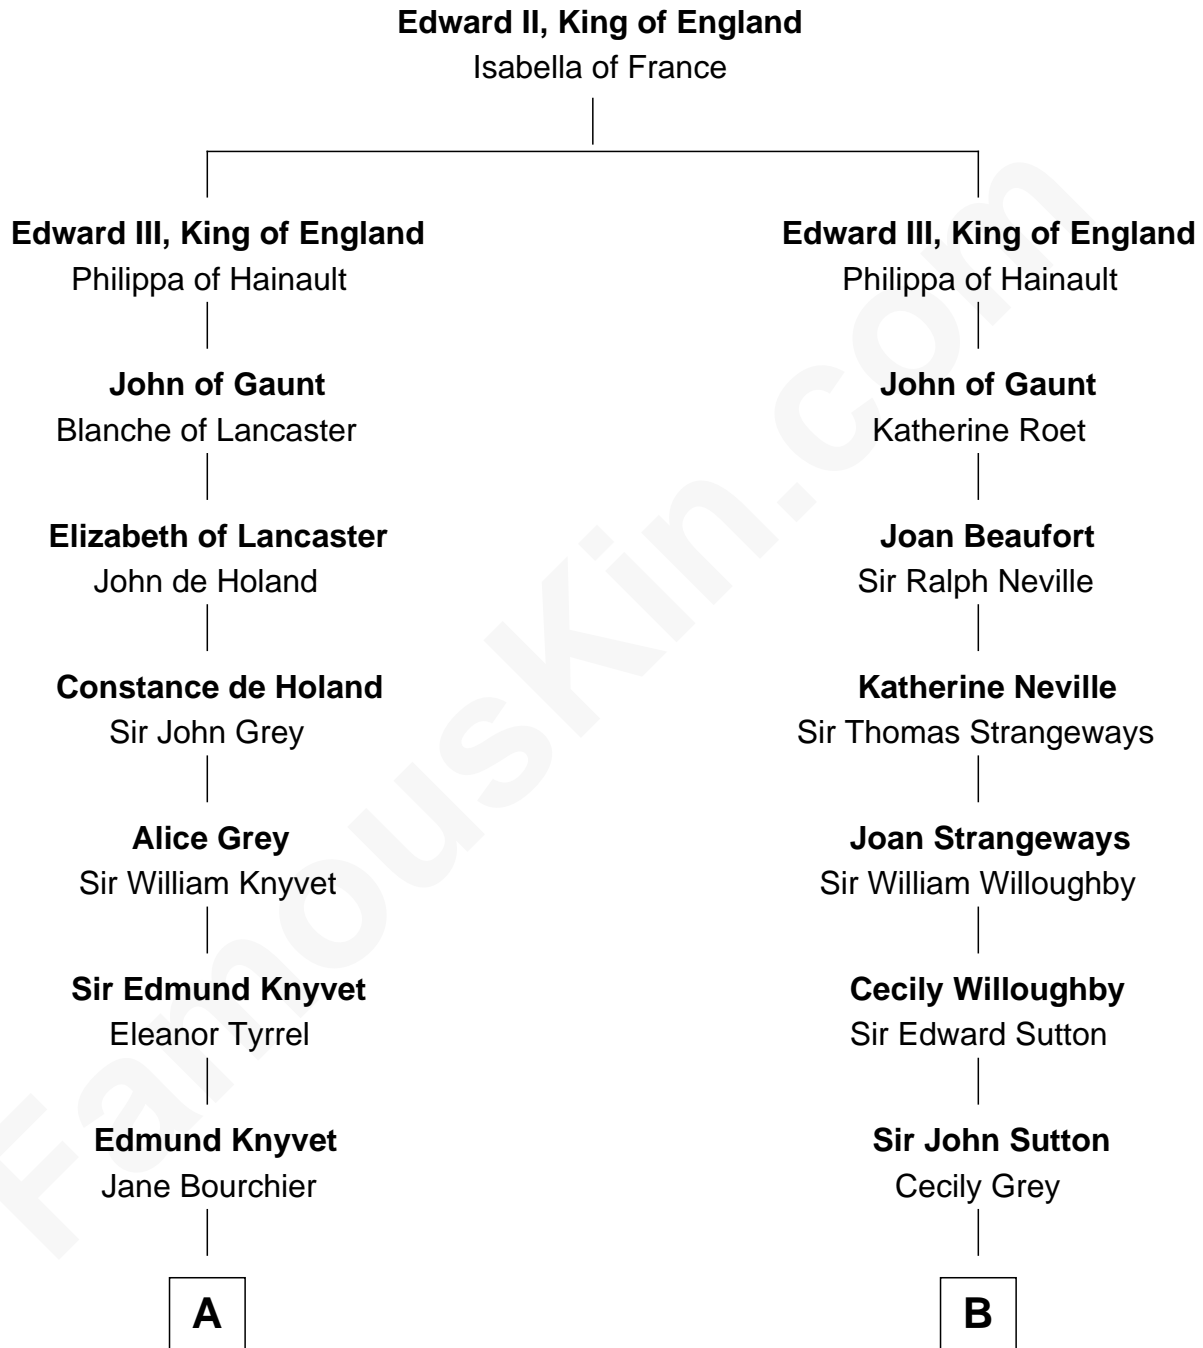

FamousKin.com Relationship Chart of

Story Musgrave

NASA Astronaut

20th cousin 1 time removed of

Herbert Hoover

31st U.S. President

C

William Gray
Sarah Frances Loring

Edward Gray
Elizabeth Gray Story

Marguerite Gray
John Butler Swann

Marguerite Swann
Percy Musgrave

Story Musgrave
NASA Astronaut

D

Lucinda Sherwood
John Minthorn

Theodore Minthorn
Mary Wasley

Hulda Randall Minthorn
Jessie Clark Hoover