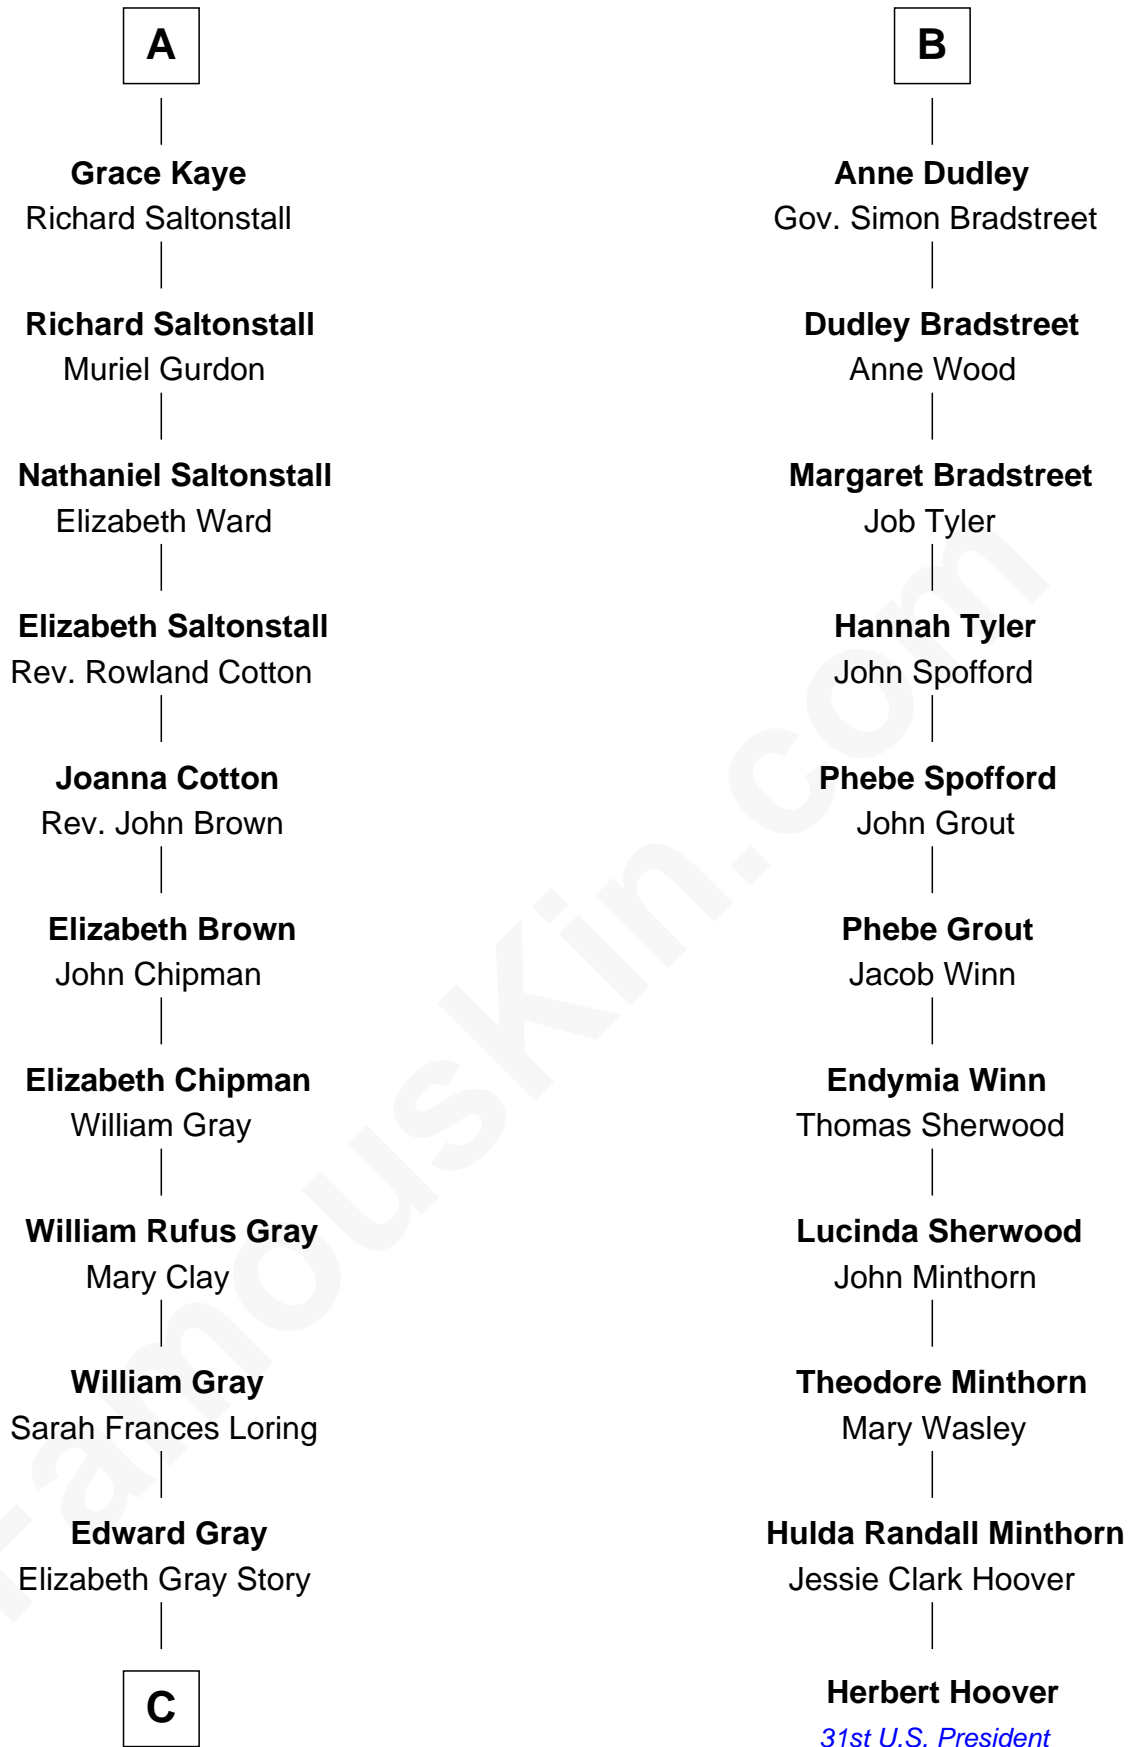

**FamousKin.com**  
**Relationship Chart of**  
**Story Musgrave**  
*NASA Astronaut*

17th cousin 2 times removed of

**Herbert Hoover**  
*31st U.S. President*

**C**

—  
**Marguerite Gray**  
John Butler Swann

—  
**Marguerite Swann**  
Percy Musgrave

—  
**Story Musgrave**  
*NASA Astronaut*

FamousKin.com