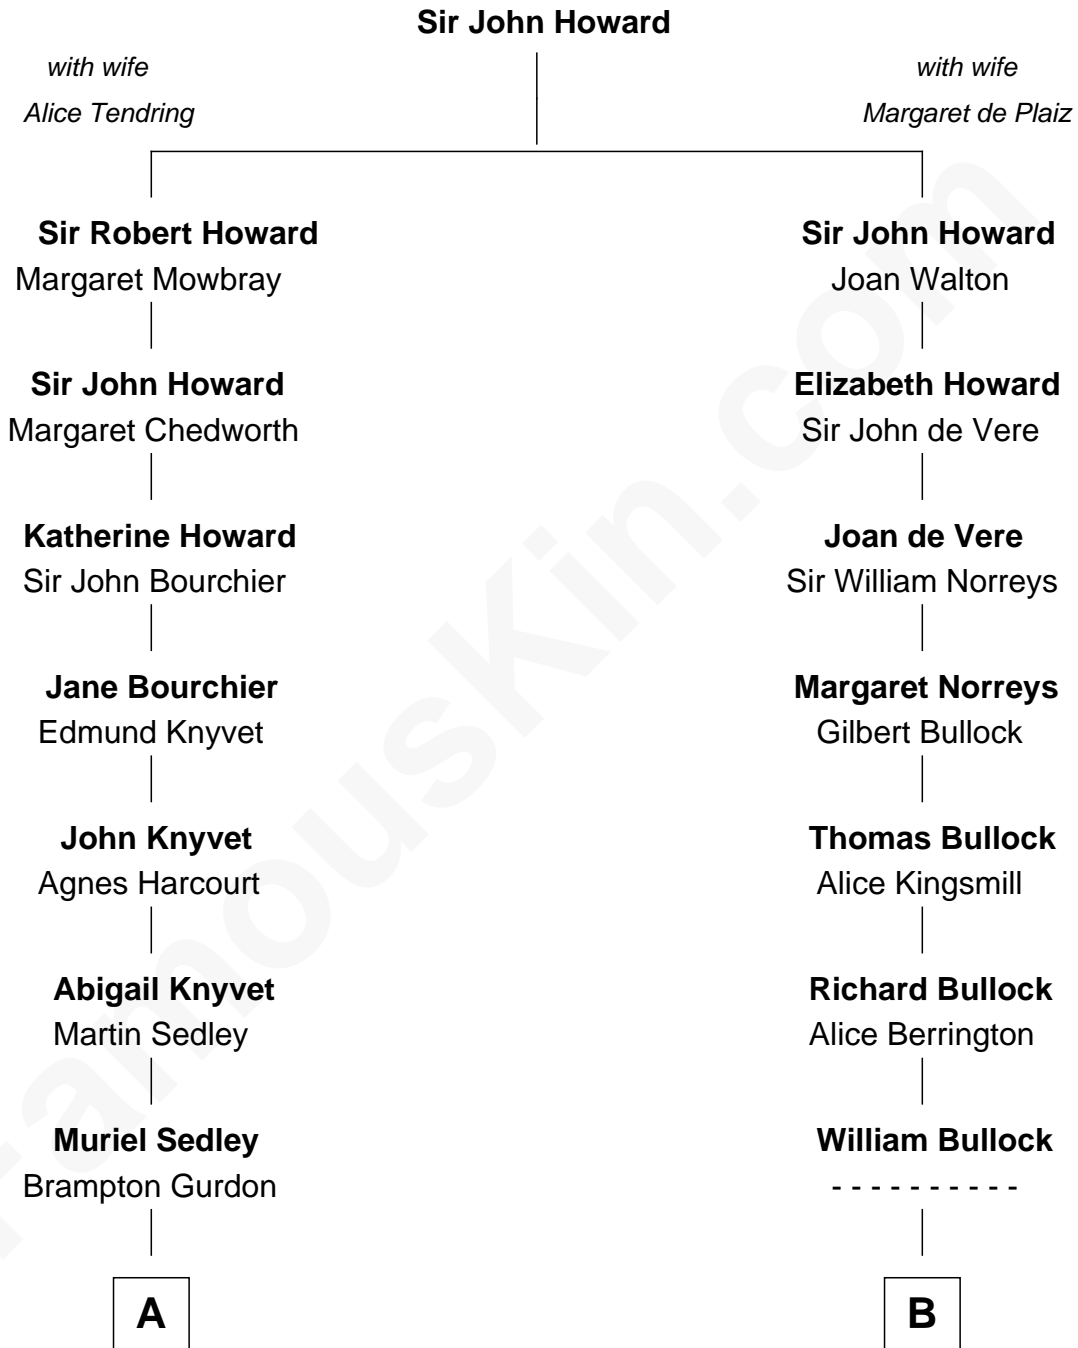

FamousKin.com

Relationship Chart of

Story Musgrave

NASA Astronaut

17th cousin 1 time removed of

Lou (Henry) Hoover
First Lady of President Herbert Hoover

C

—
Marguerite Swann

Percy Musgrave

—
Story Musgrave

NASA Astronaut

FamousKin.com