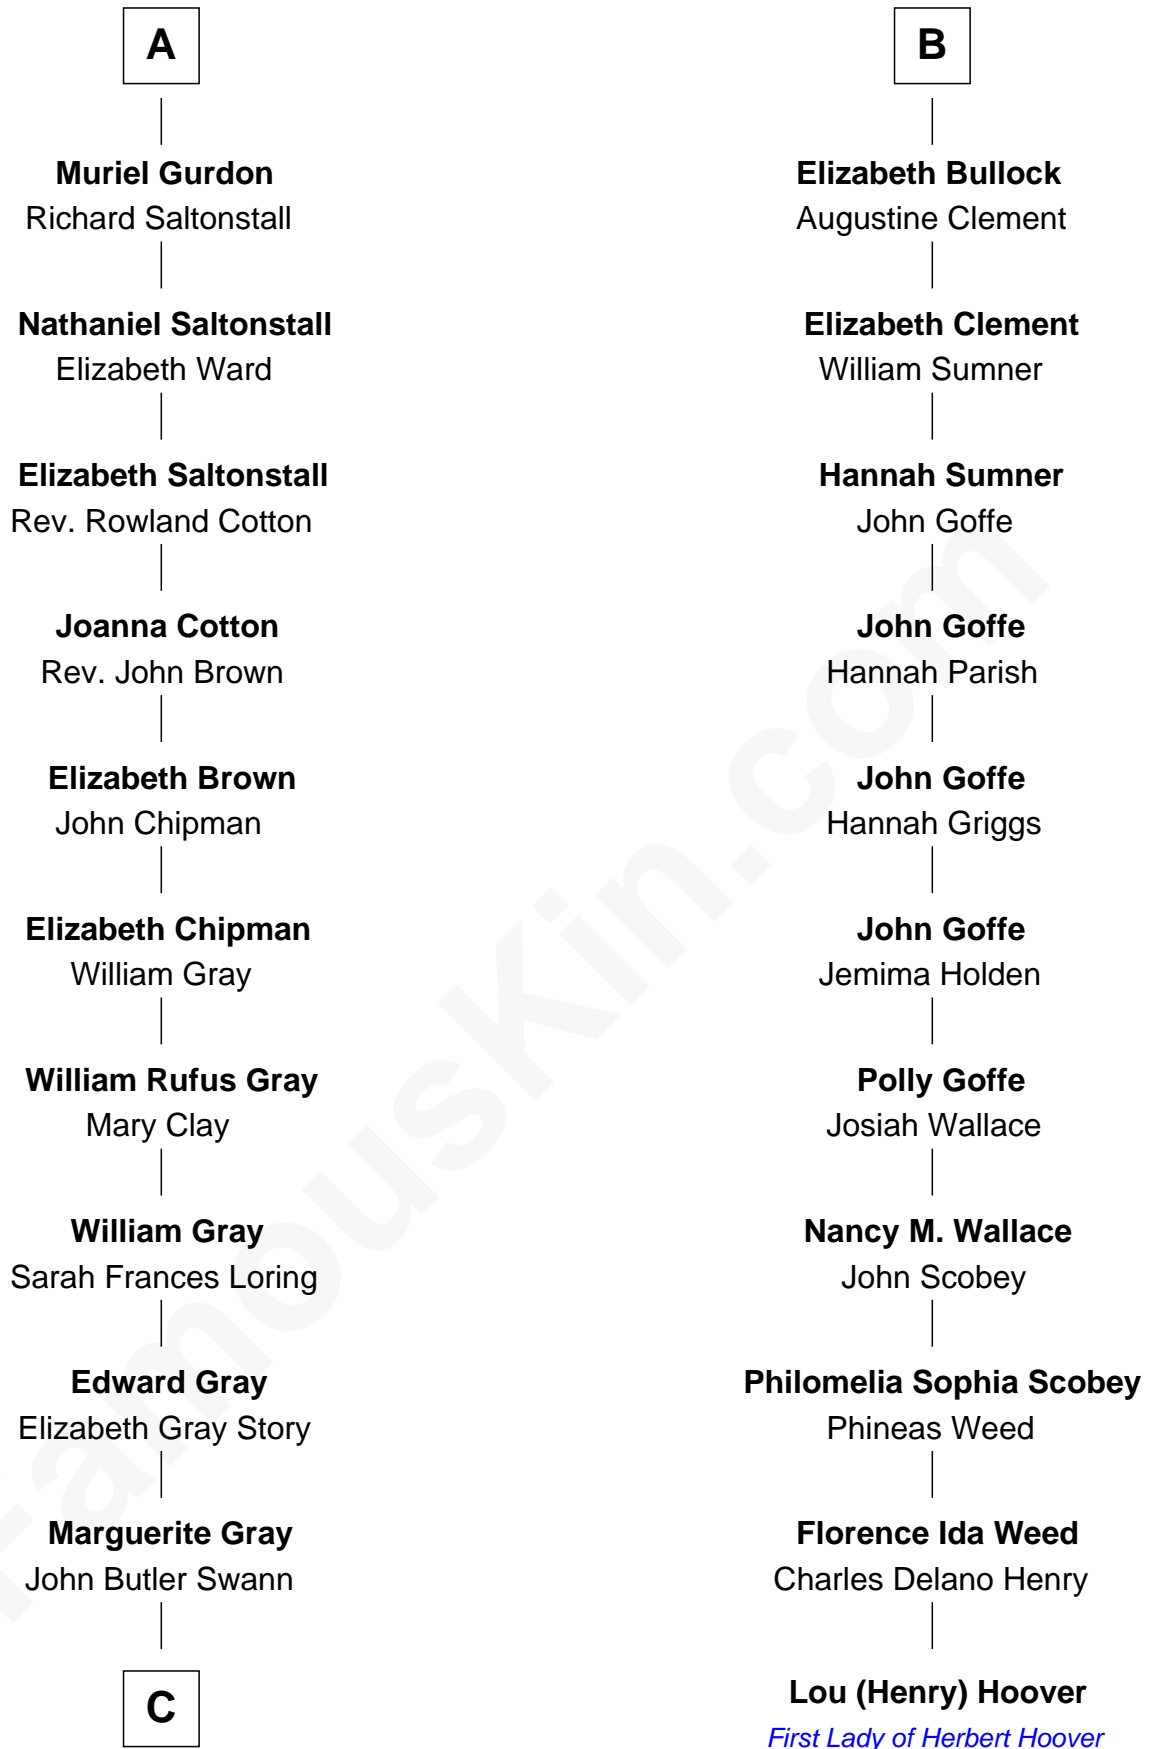

FamousKin.com

Relationship Chart of

Story Musgrave

NASA Astronaut

17th cousin 1 time removed of

Lou (Henry) Hoover
First Lady of President Herbert Hoover

C

—
Marguerite Swann

Percy Musgrave

—
Story Musgrave

NASA Astronaut

FamousKin.com