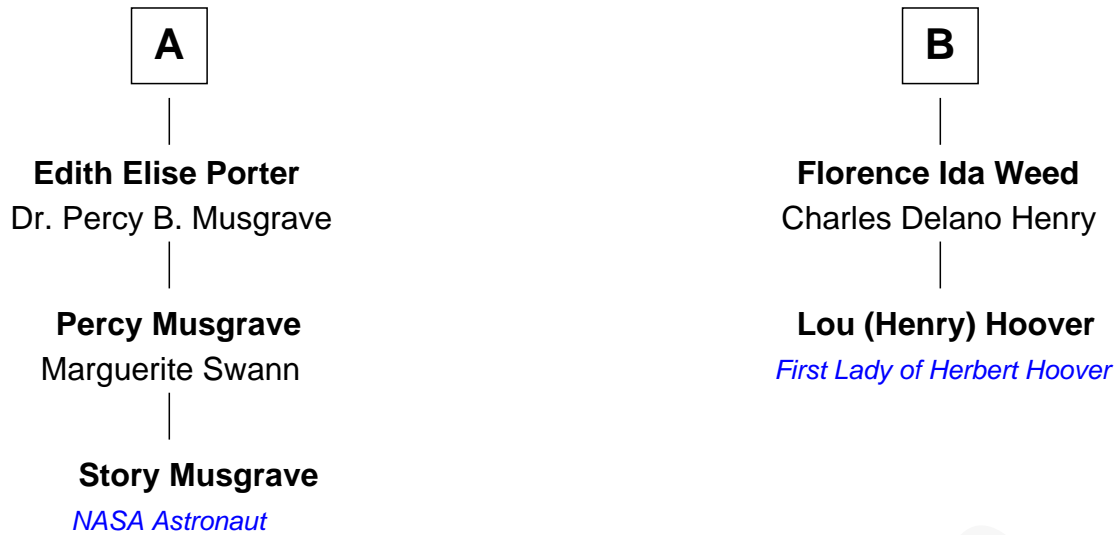

# FamousKin.com Relationship Chart of

**Story Musgrave**

*NASA Astronaut*

8th cousin 1 time removed of

**Lou (Henry) Hoover**

*First Lady of President Herbert Hoover*

**Joseph Morse**

Hannah Phillips

Nathaniel Lawrence

**Hannah Lawrence**

Stephen Holden

**Stephen Holden**

Hannah Sawtell

**Jemima Holden**

John Goffe

**Polly Goffe**

Josiah Wallace

**Nancy M. Wallace**

John Scobey

**Philomelia Sophia Scobey**

Phineas Weed

**B**

FamousKin.com