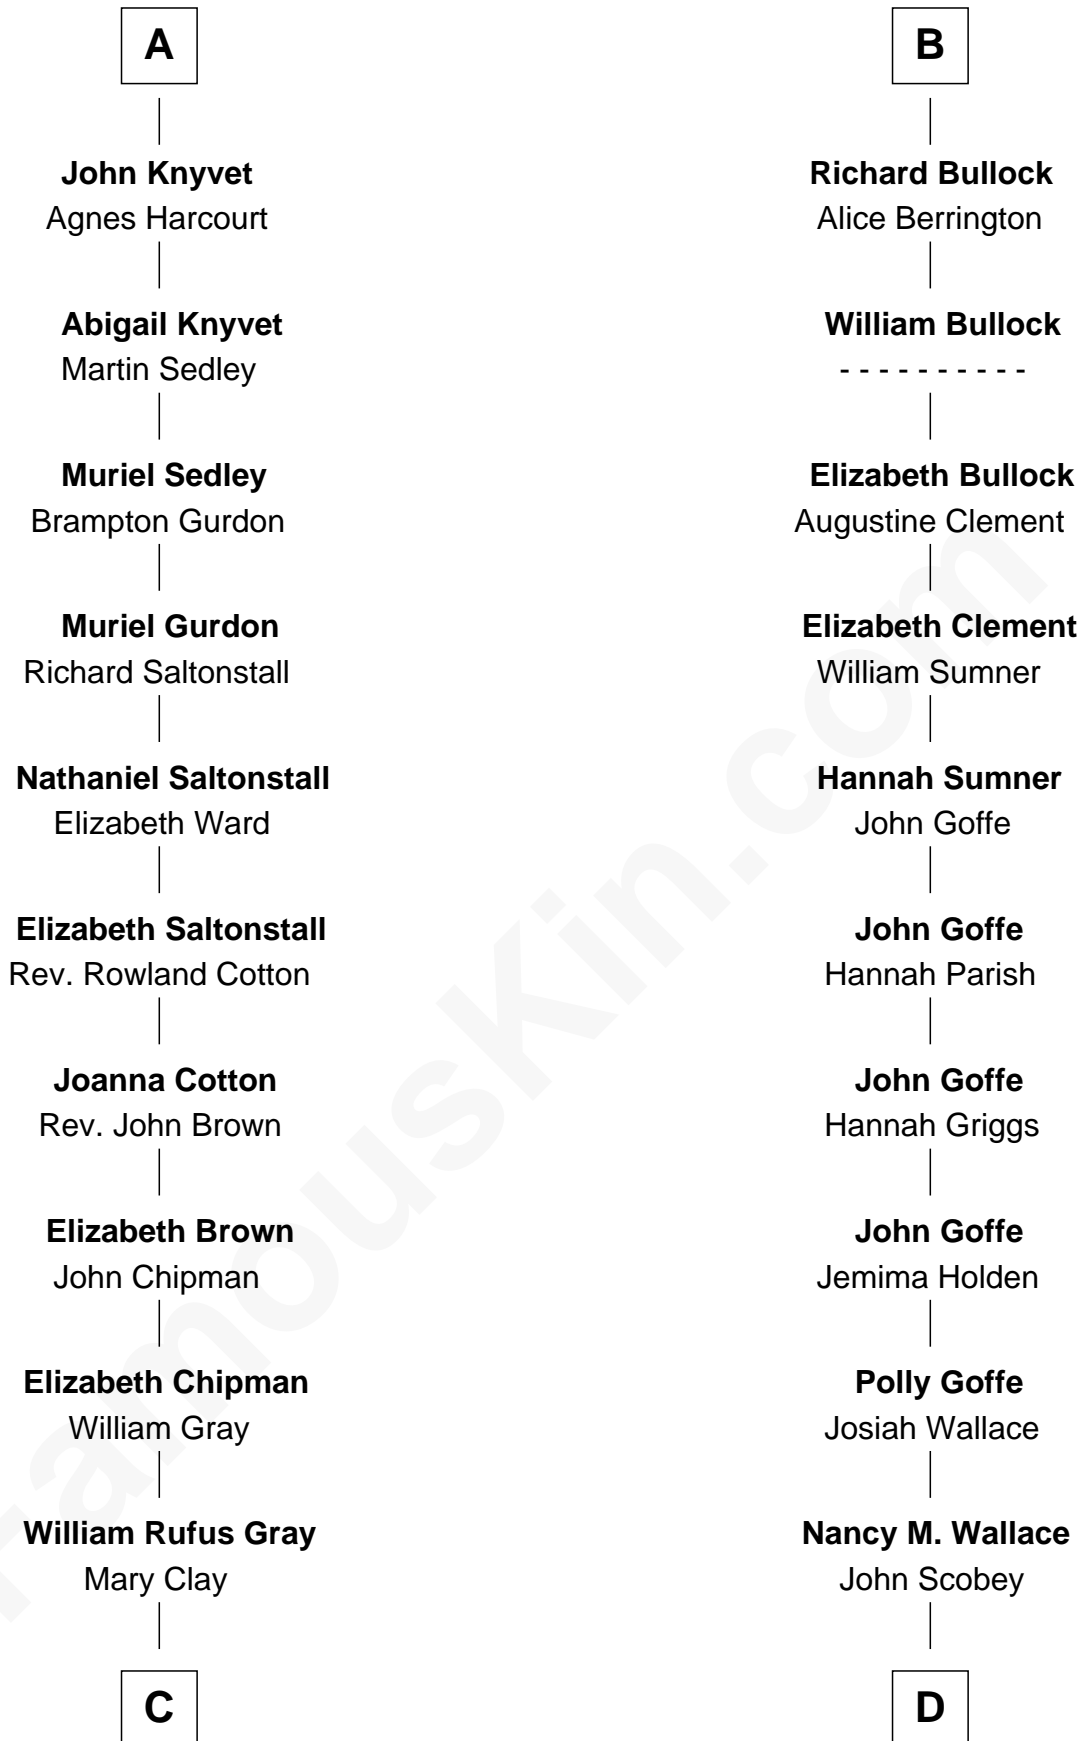

FamousKin.com
Relationship Chart of
Story Musgrave
NASA Astronaut

19th cousin 2 times removed of
Lou (Henry) Hoover
First Lady of President Herbert Hoover

C

William Gray
Sarah Frances Loring

Edward Gray
Elizabeth Gray Story

Marguerite Gray
John Butler Swann

Marguerite Swann
Percy Musgrave

Story Musgrave
NASA Astronaut

D

Philomelia Sophia Scobey
Phineas Weed

Florence Ida Weed
Charles Delano Henry

Lou (Henry) Hoover
First Lady of Herbert Hoover