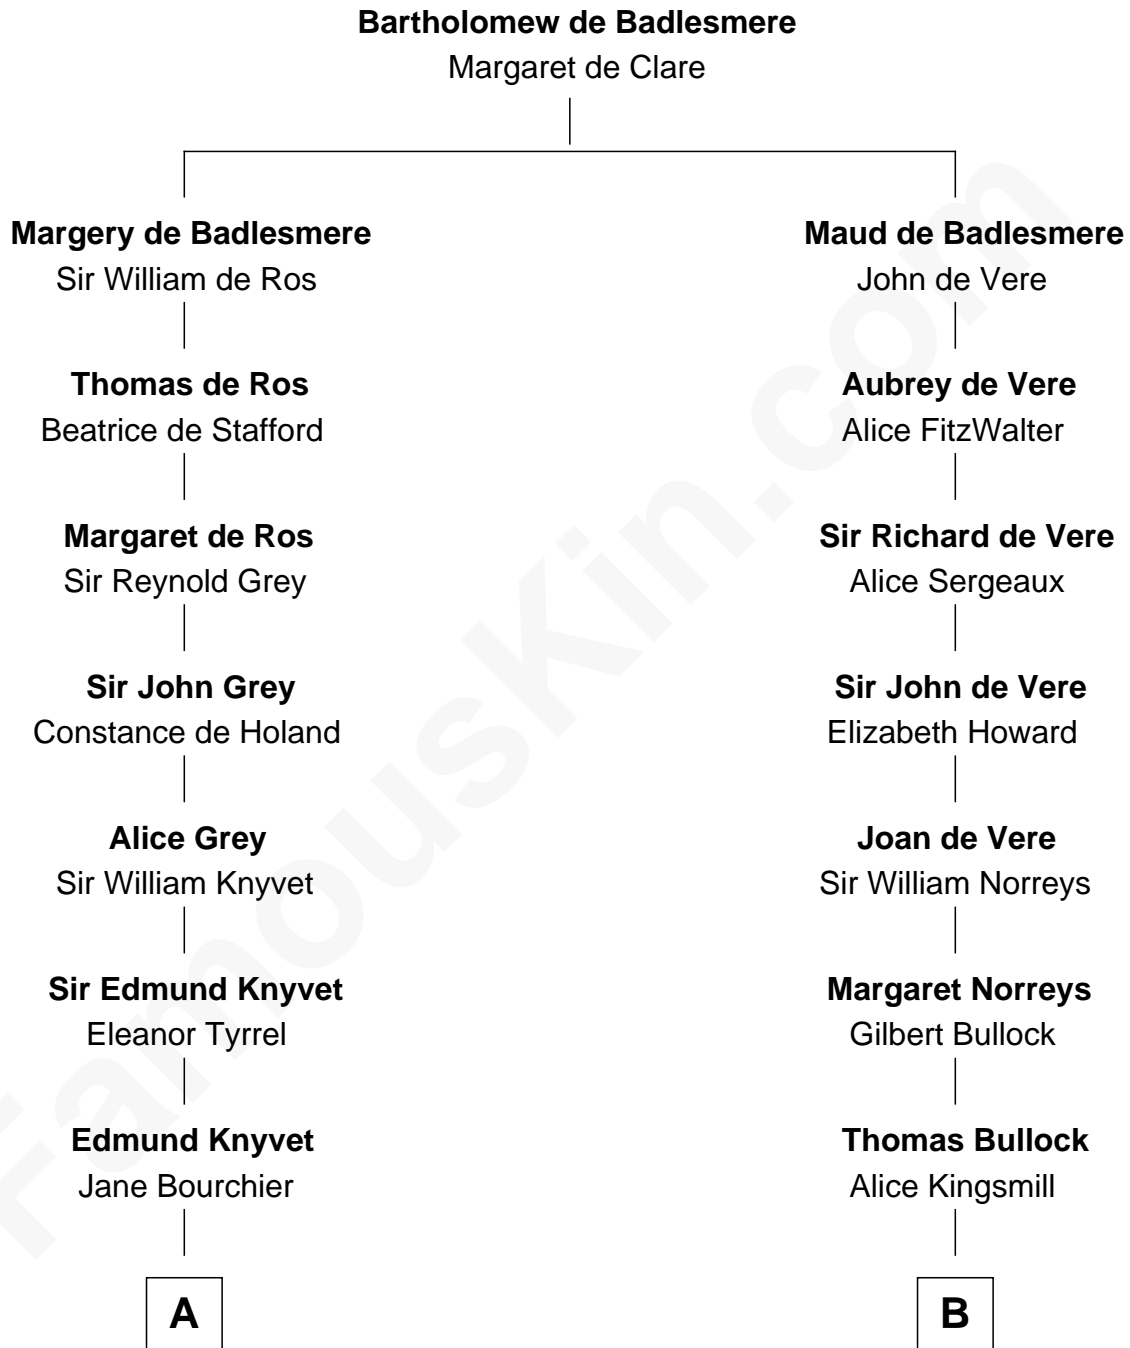

FamousKin.com
Relationship Chart of
Story Musgrave
NASA Astronaut

19th cousin 2 times removed of
Lou (Henry) Hoover
First Lady of President Herbert Hoover

C

William Gray
Sarah Frances Loring

Edward Gray
Elizabeth Gray Story

Marguerite Gray
John Butler Swann

Marguerite Swann
Percy Musgrave

Story Musgrave
NASA Astronaut

D

Philomelia Sophia Scobey
Phineas Weed

Florence Ida Weed
Charles Delano Henry

Lou (Henry) Hoover
First Lady of Herbert Hoover