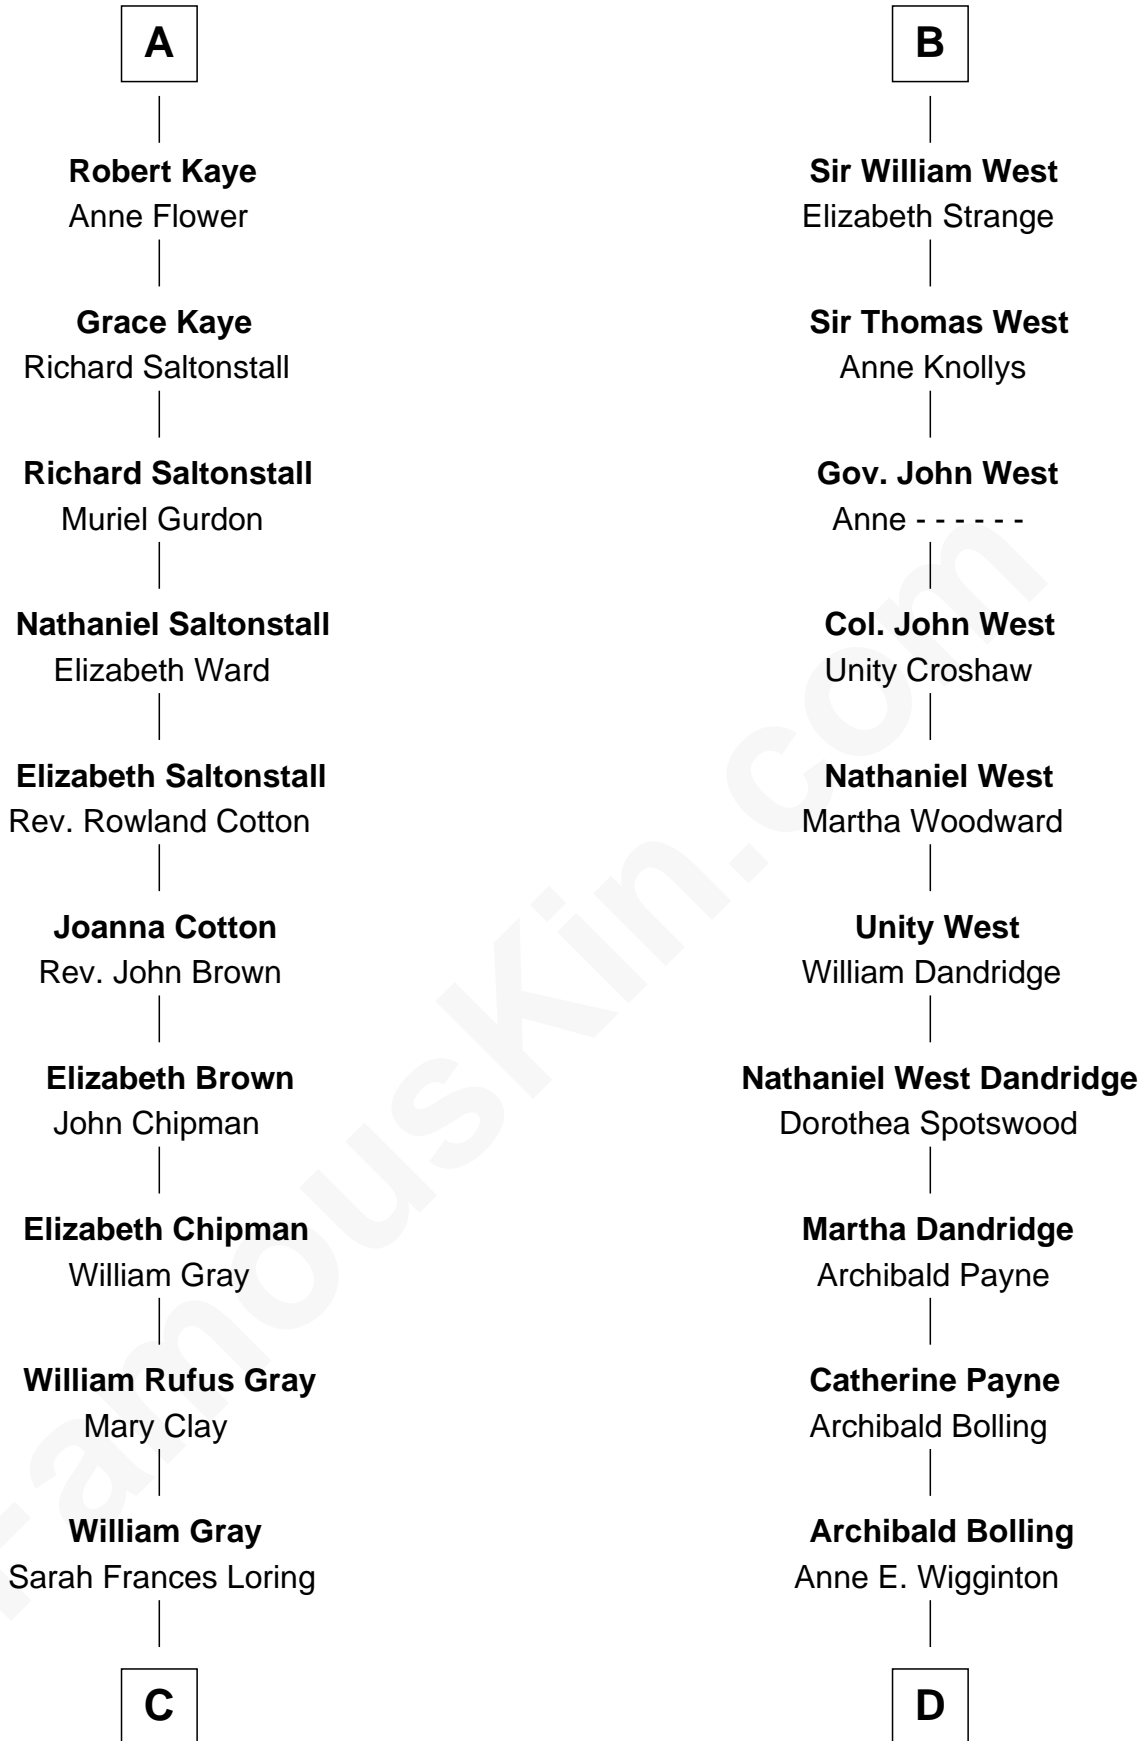

FamousKin.com
Relationship Chart of
Story Musgrave
NASA Astronaut

18th cousin 2 times removed of

Edith (Bolling) Wilson
First Lady of President Woodrow Wilson

C

Edward Gray
Elizabeth Gray Story

Marguerite Gray
John Butler Swann

Marguerite Swann
Percy Musgrave

Story Musgrave
NASA Astronaut

D

William Holcombe Bolling
Sarah Spiers White

Edith (Bolling) Wilson
First Lady of Woodrow Wilson

FamousKin.com