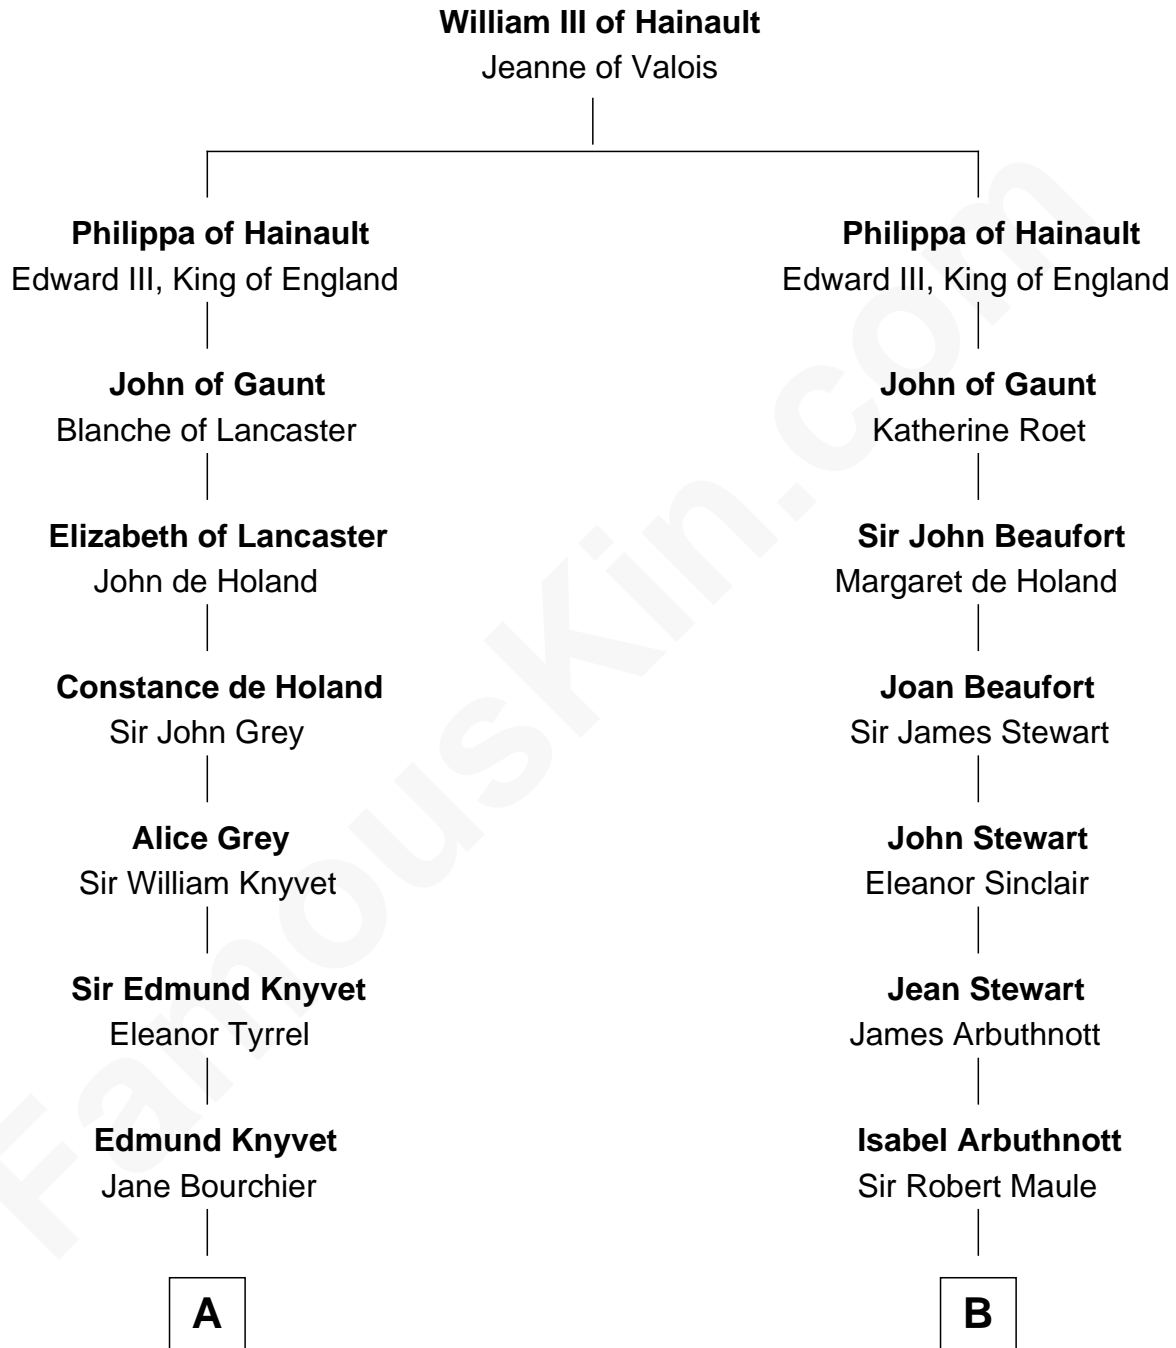

FamousKin.com
Relationship Chart of
Story Musgrave
NASA Astronaut

17th cousin 4 times removed of

Edith (Bolling) Wilson
First Lady of President Woodrow Wilson

C

—
William Gray
Sarah Frances Loring

—
Edward Gray
Elizabeth Gray Story

—
Marguerite Gray
John Butler Swann

—
Marguerite Swann
Percy Musgrave

—
Story Musgrave
NASA Astronaut

FamousKin.com