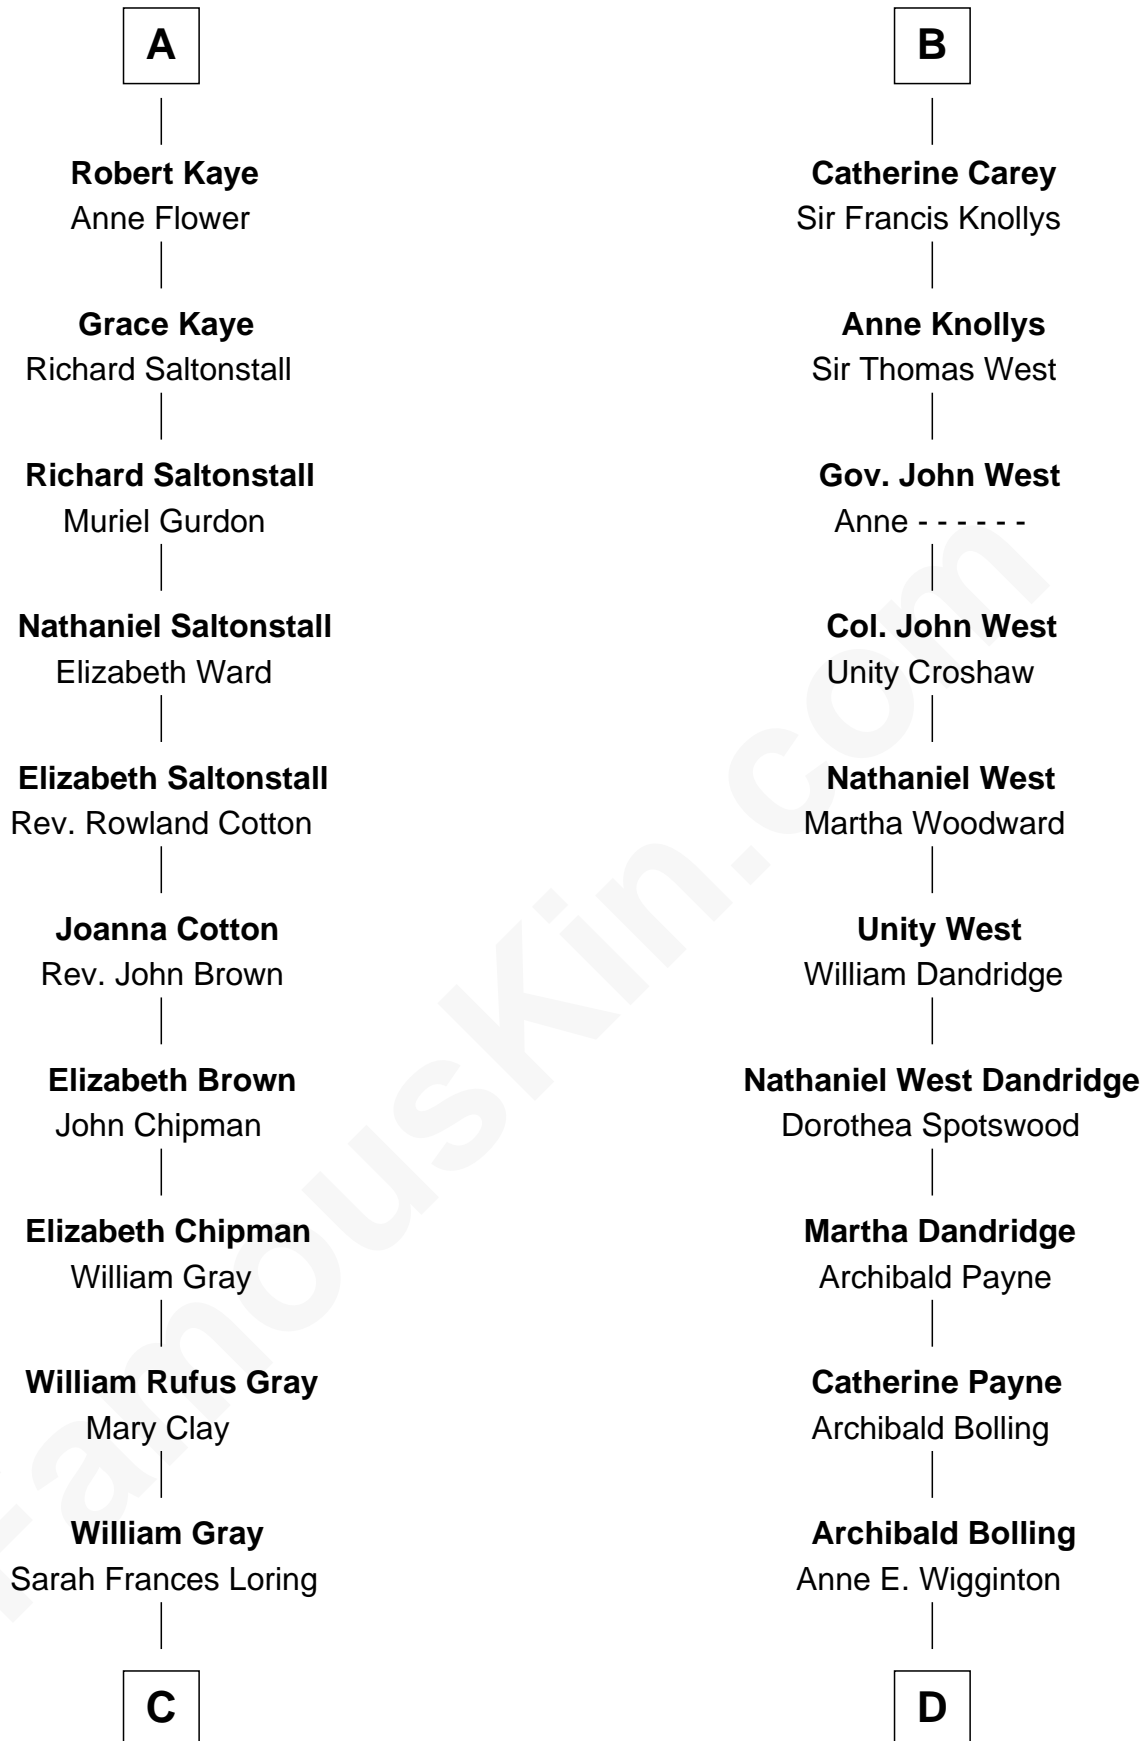

FamousKin.com
Relationship Chart of
Story Musgrave
NASA Astronaut

18th cousin 2 times removed of

Edith (Bolling) Wilson
First Lady of President Woodrow Wilson

C

Edward Gray
Elizabeth Gray Story

Marguerite Gray
John Butler Swann

Marguerite Swann
Percy Musgrave

Story Musgrave
NASA Astronaut

D

William Holcombe Bolling
Sarah Spiers White

Edith (Bolling) Wilson
First Lady of Woodrow Wilson

FamousKin.com