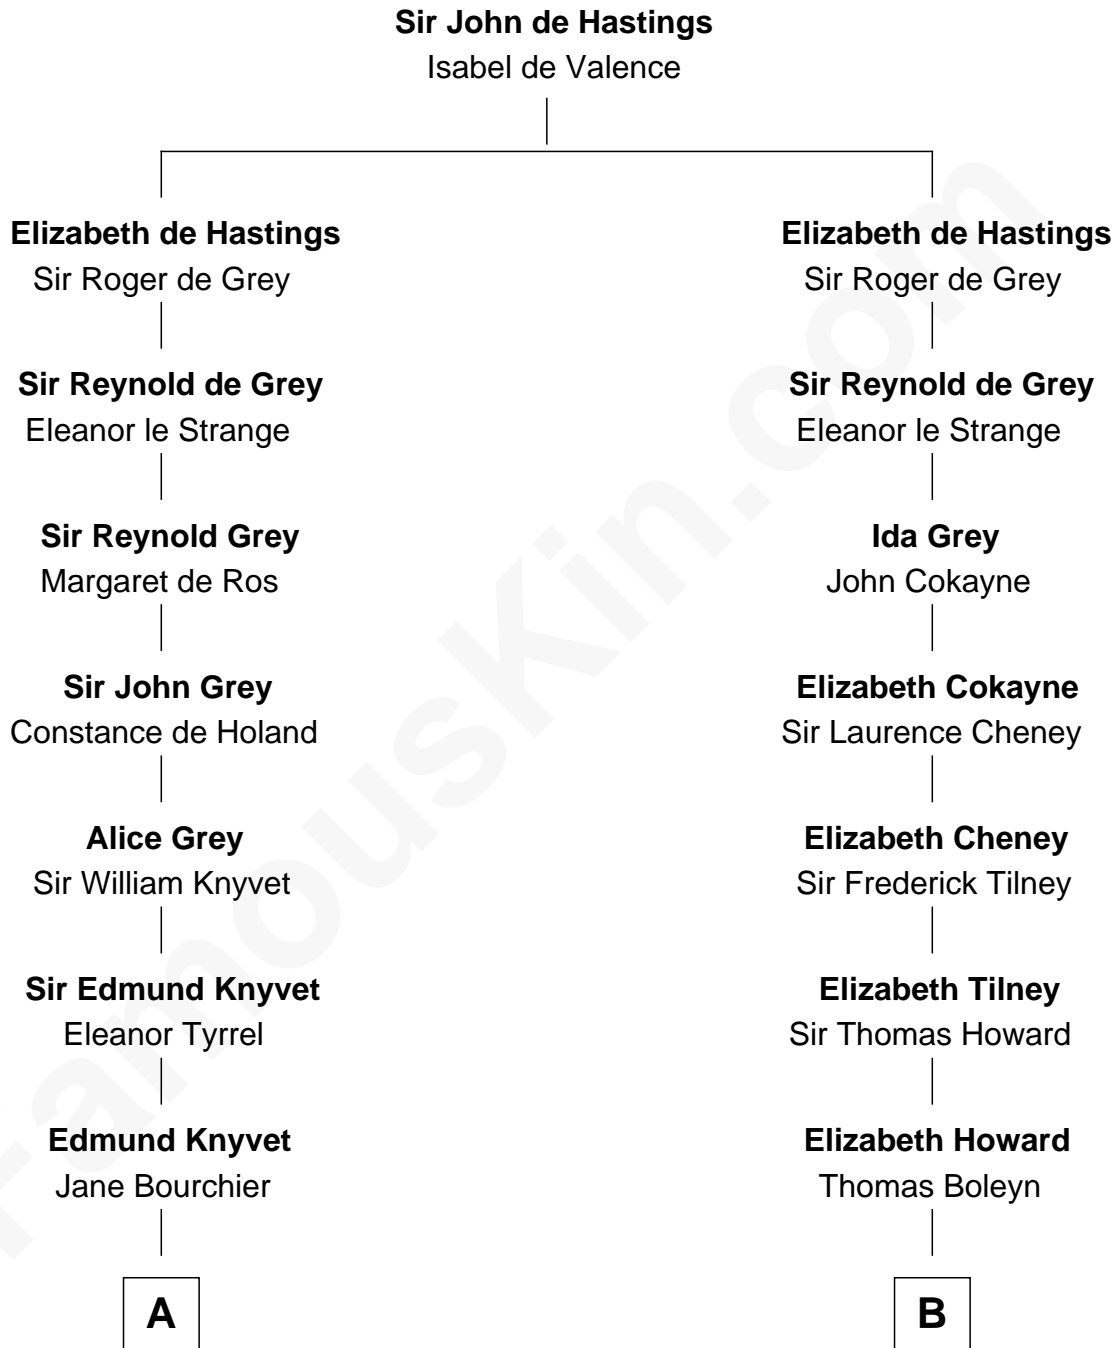

FamousKin.com
Relationship Chart of
Story Musgrave
NASA Astronaut

19th cousin 2 times removed of

Edith (Bolling) Wilson
First Lady of President Woodrow Wilson

C

William Gray
Sarah Frances Loring

Edward Gray
Elizabeth Gray Story

Marguerite Gray
John Butler Swann

Marguerite Swann
Percy Musgrave

Story Musgrave
NASA Astronaut

D

Archibald Bolling
Anne E. Wigginton

William Holcombe Bolling
Sarah Spiers White

Edith (Bolling) Wilson
First Lady of Woodrow Wilson