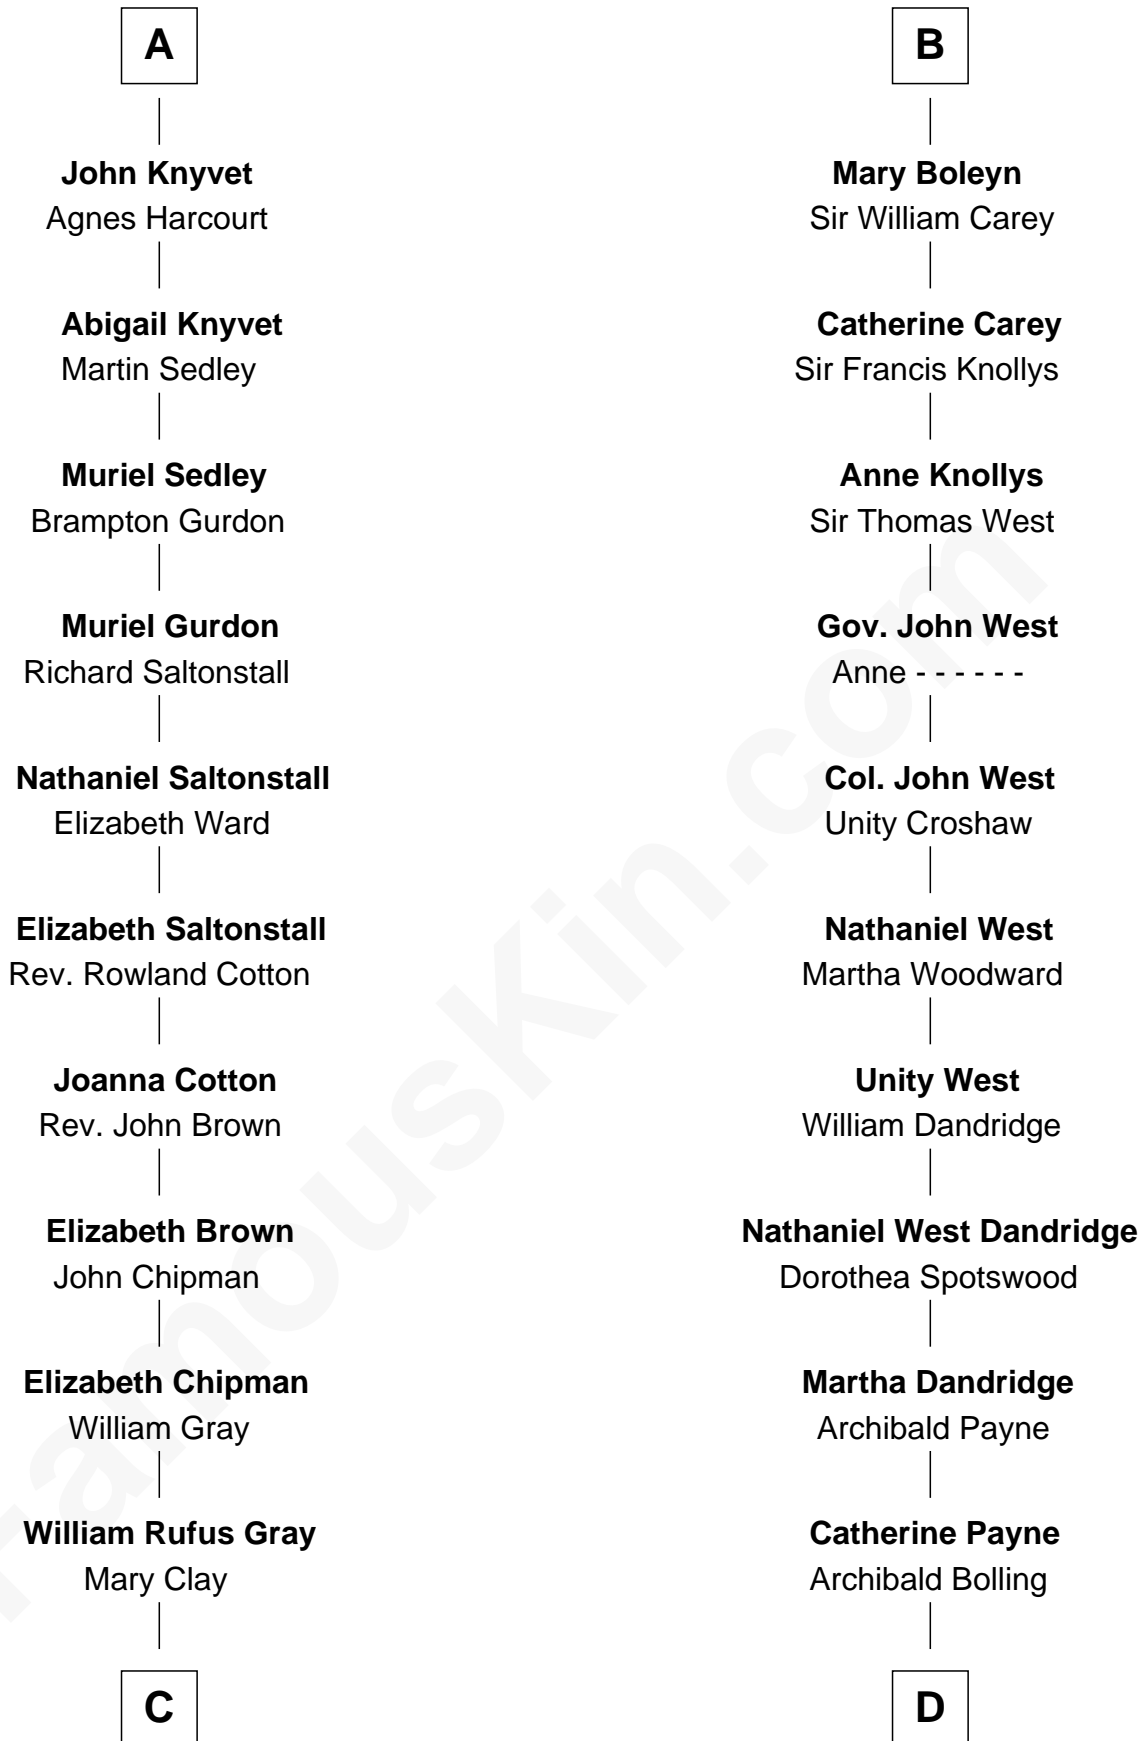

FamousKin.com
Relationship Chart of
Story Musgrave
NASA Astronaut

19th cousin 2 times removed of

Edith (Bolling) Wilson
First Lady of President Woodrow Wilson

C

William Gray
Sarah Frances Loring

Edward Gray
Elizabeth Gray Story

Marguerite Gray
John Butler Swann

Marguerite Swann
Percy Musgrave

Story Musgrave
NASA Astronaut

D

Archibald Bolling
Anne E. Wigginton

William Holcombe Bolling
Sarah Spiers White

Edith (Bolling) Wilson
First Lady of Woodrow Wilson