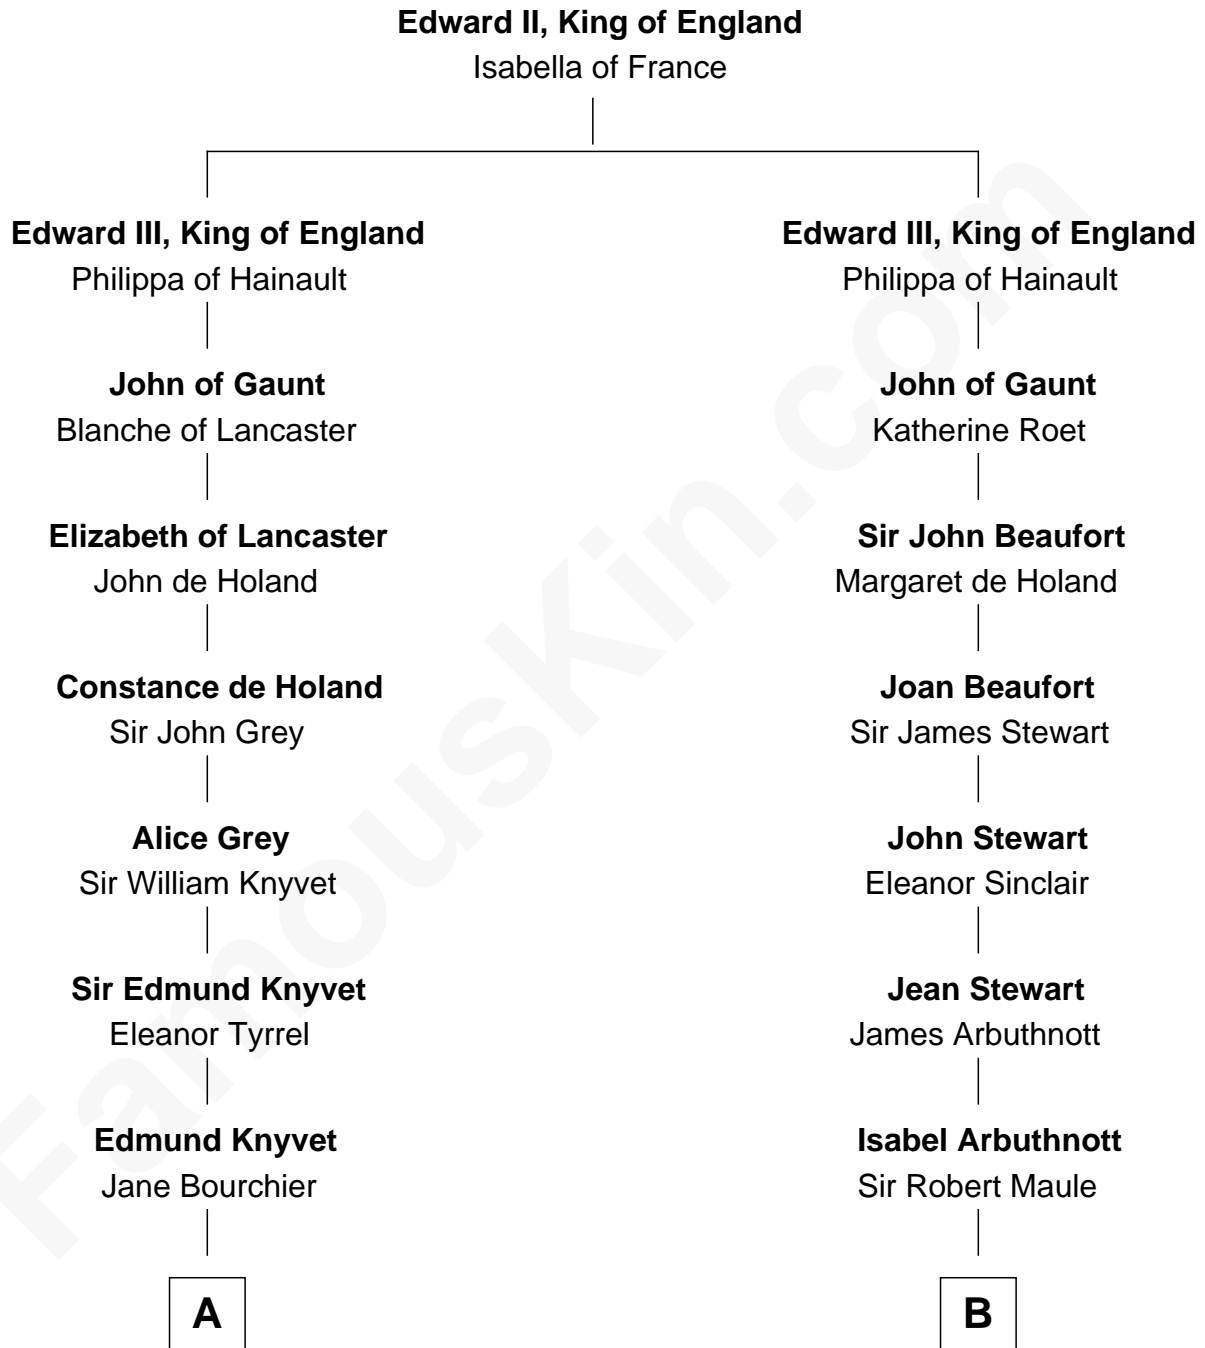

FamousKin.com
Relationship Chart of
Story Musgrave
NASA Astronaut

17th cousin 4 times removed of

Edith (Bolling) Wilson
First Lady of President Woodrow Wilson

C

—
William Gray
Sarah Frances Loring

—
Edward Gray
Elizabeth Gray Story

—
Marguerite Gray
John Butler Swann

—
Marguerite Swann
Percy Musgrave

—
Story Musgrave
NASA Astronaut

FamousKin.com