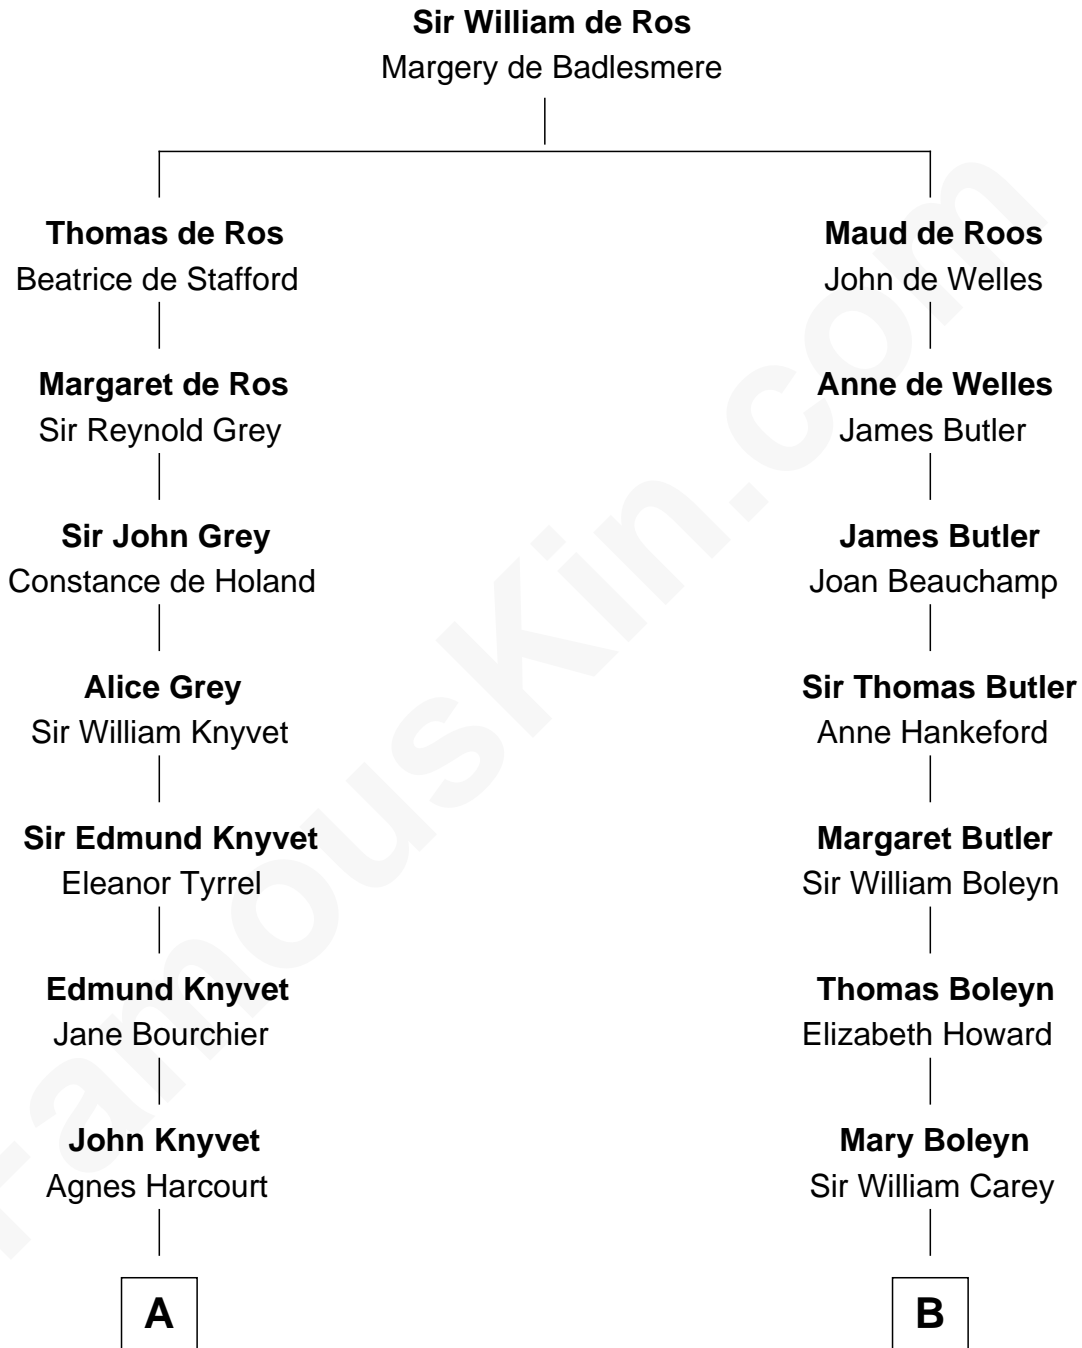

FamousKin.com
Relationship Chart of
Story Musgrave
NASA Astronaut

18th cousin 2 times removed of

Edith (Bolling) Wilson
First Lady of President Woodrow Wilson

C

Edward Gray
Elizabeth Gray Story

Marguerite Gray
John Butler Swann

Marguerite Swann
Percy Musgrave

Story Musgrave
NASA Astronaut

D

William Holcombe Bolling
Sarah Spiers White

Edith (Bolling) Wilson
First Lady of Woodrow Wilson

FamousKin.com