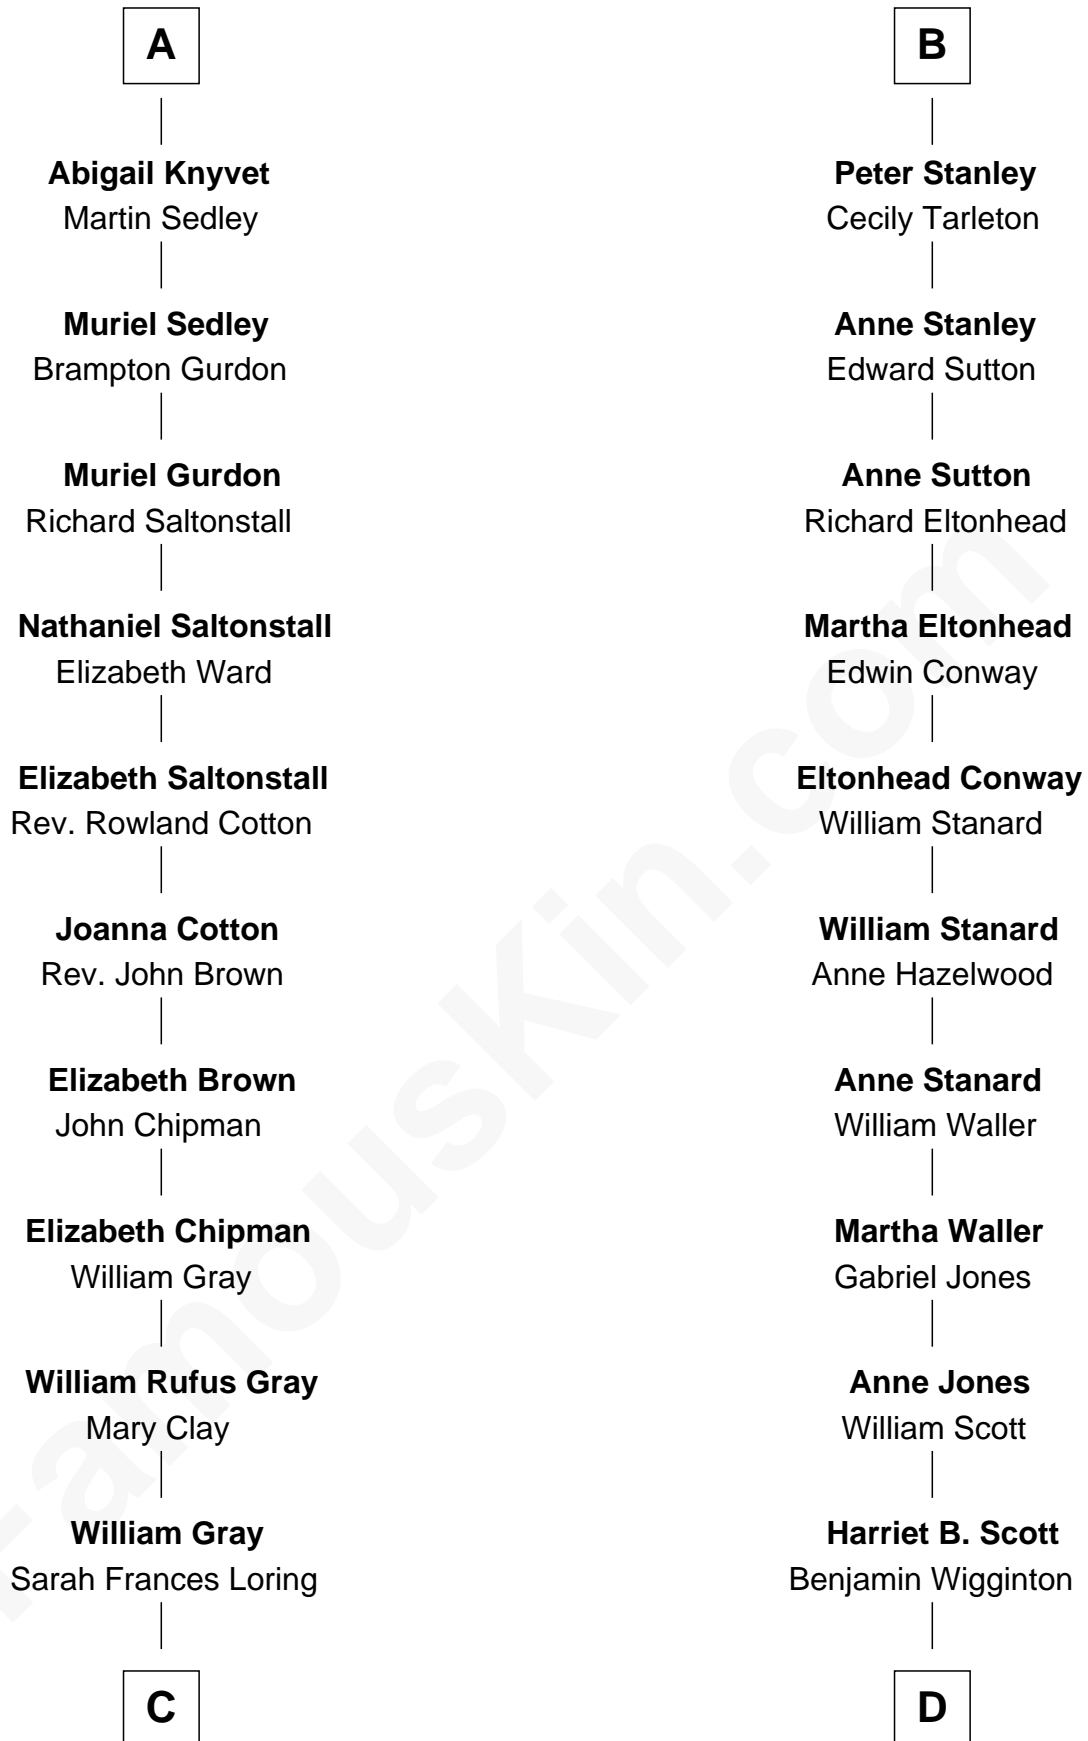

FamousKin.com

Relationship Chart of

Story Musgrave

NASA Astronaut

19th cousin 1 time removed of

Edith (Bolling) Wilson

First Lady of President Woodrow Wilson

C

Edward Gray
Elizabeth Gray Story

Marguerite Gray
John Butler Swann

Marguerite Swann
Percy Musgrave

Story Musgrave
NASA Astronaut

D

Anne E. Wigginton
Archibald Bolling

William Holcombe Bolling
Sarah Spiers White