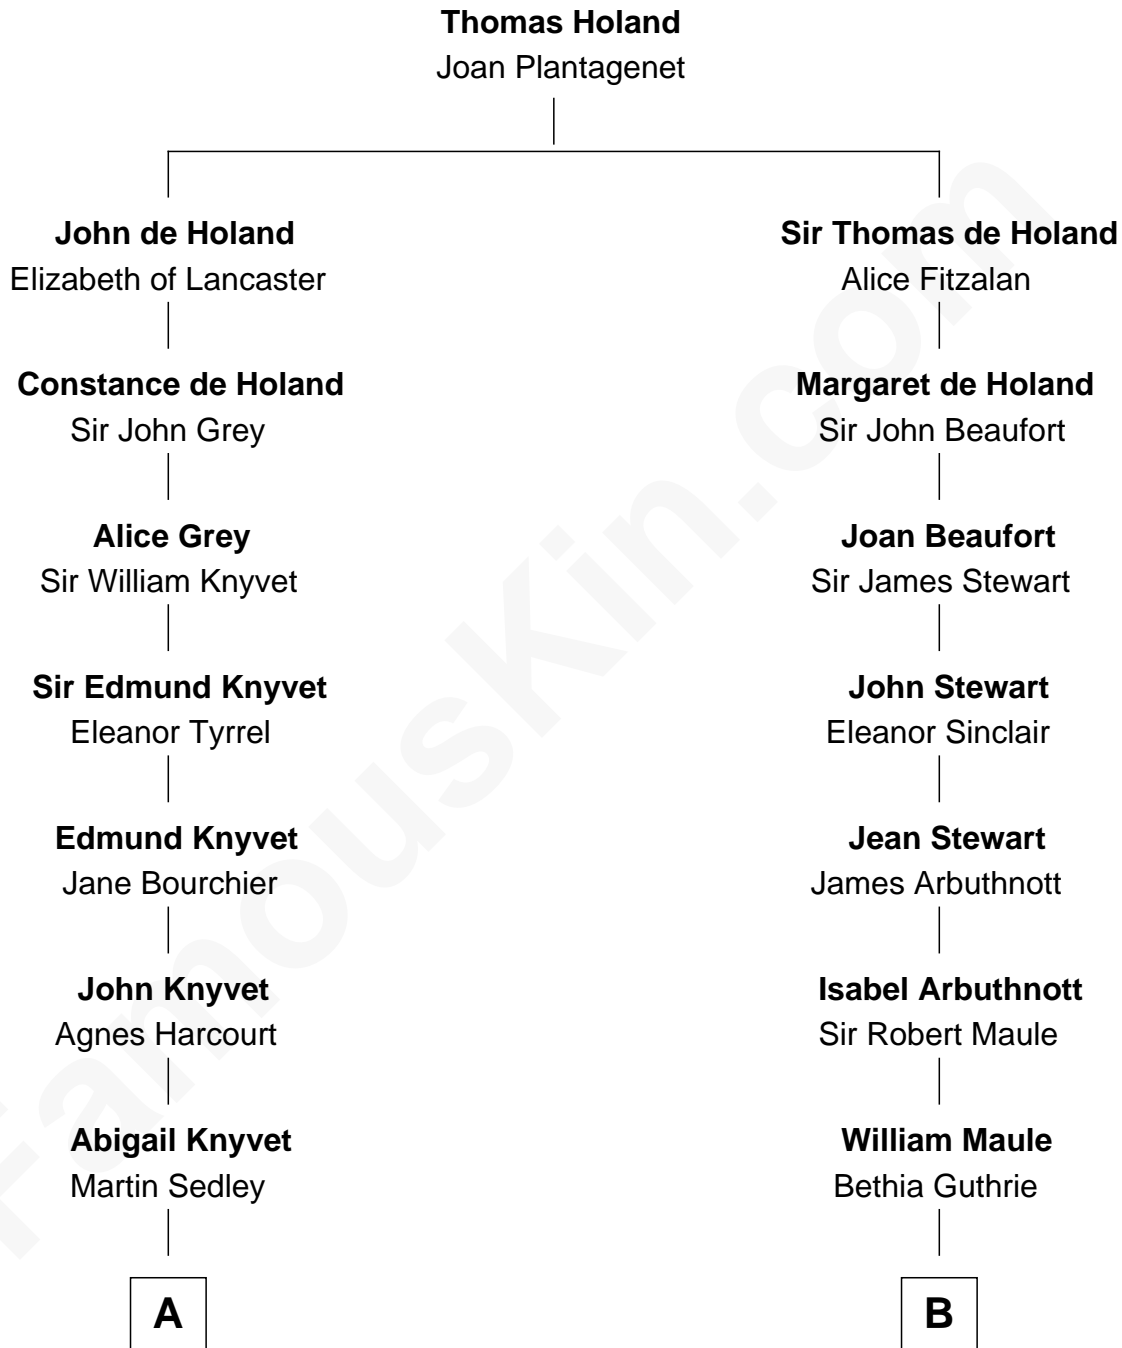

FamousKin.com
Relationship Chart of
Story Musgrave
NASA Astronaut

16th cousin 3 times removed of

Edith (Bolling) Wilson
First Lady of President Woodrow Wilson

C

—
Marguerite Gray
John Butler Swann

—
Marguerite Swann
Percy Musgrave

—
Story Musgrave
NASA Astronaut

FamousKin.com