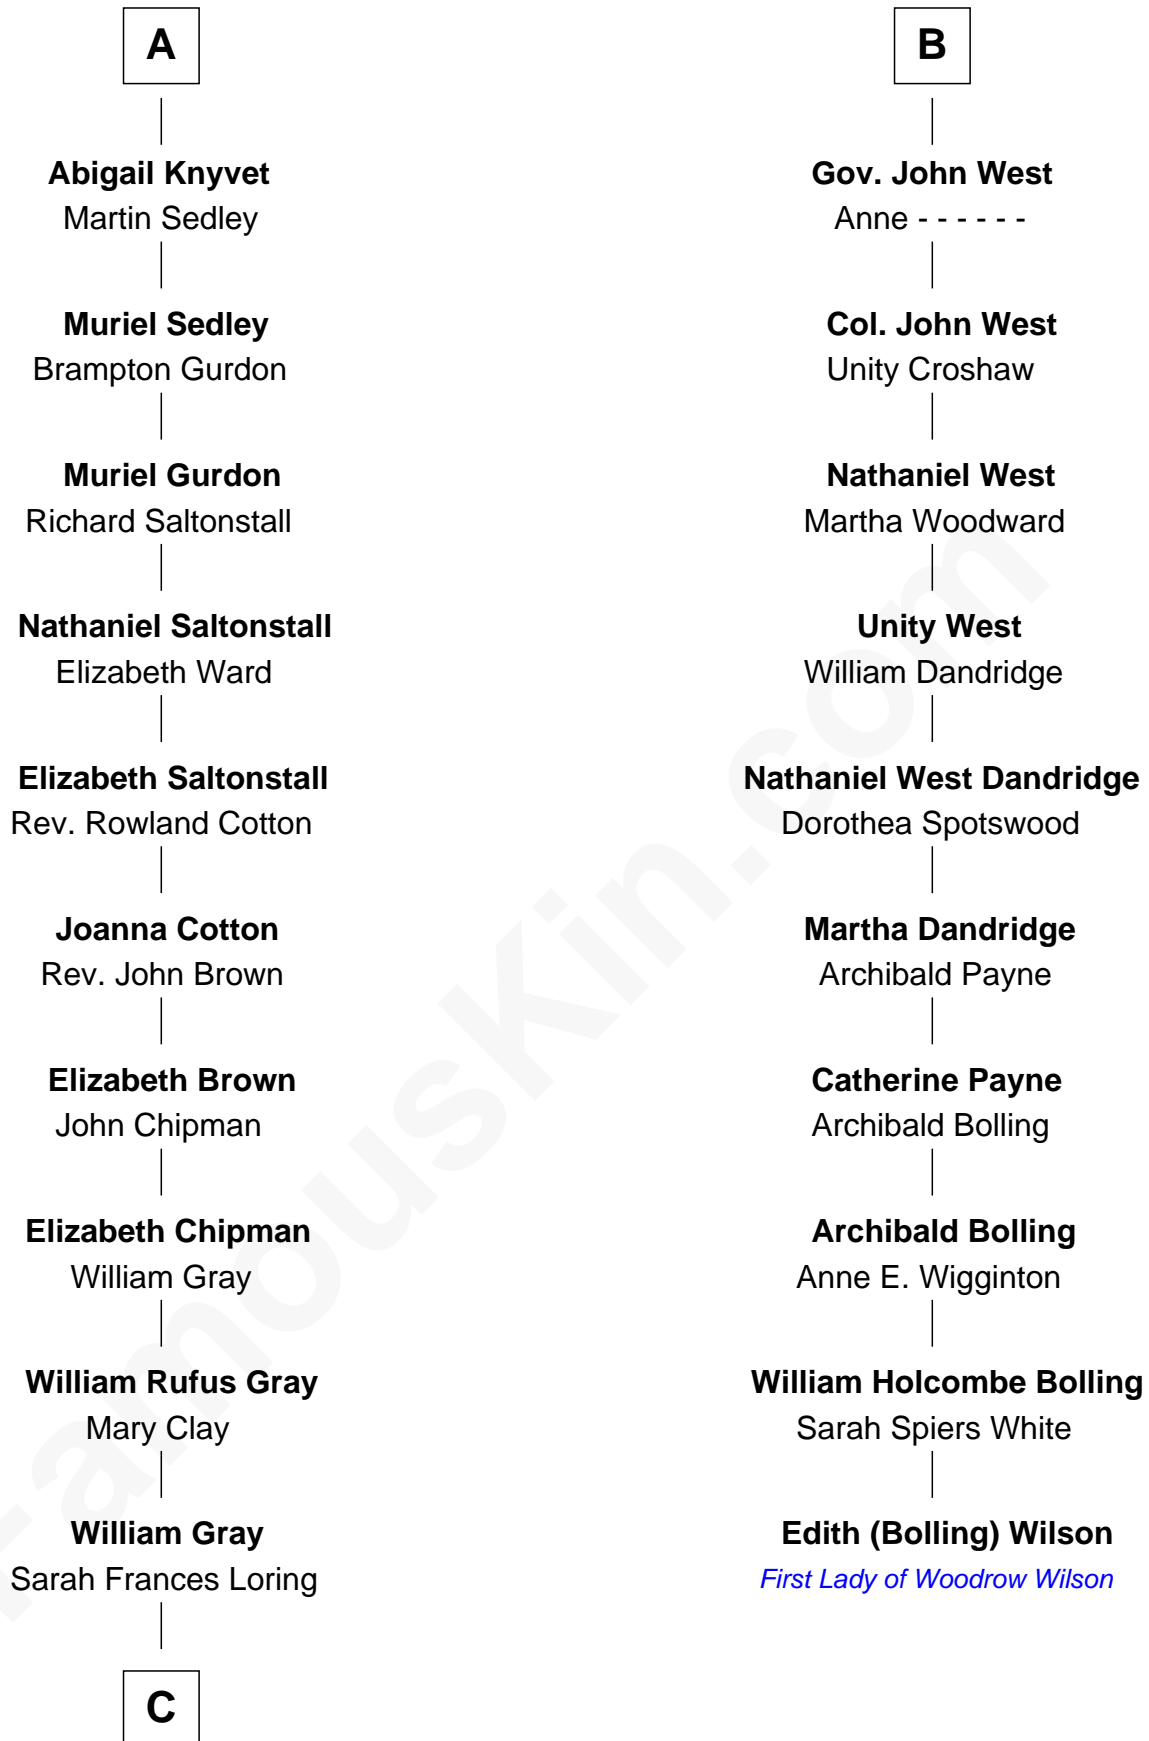

FamousKin.com
Relationship Chart of
Story Musgrave
NASA Astronaut

16th cousin 4 times removed of

Edith (Bolling) Wilson
First Lady of President Woodrow Wilson

C

—
Edward Gray
Elizabeth Gray Story

—
Marguerite Gray
John Butler Swann

—
Marguerite Swann
Percy Musgrave

—
Story Musgrave
NASA Astronaut

FamousKin.com